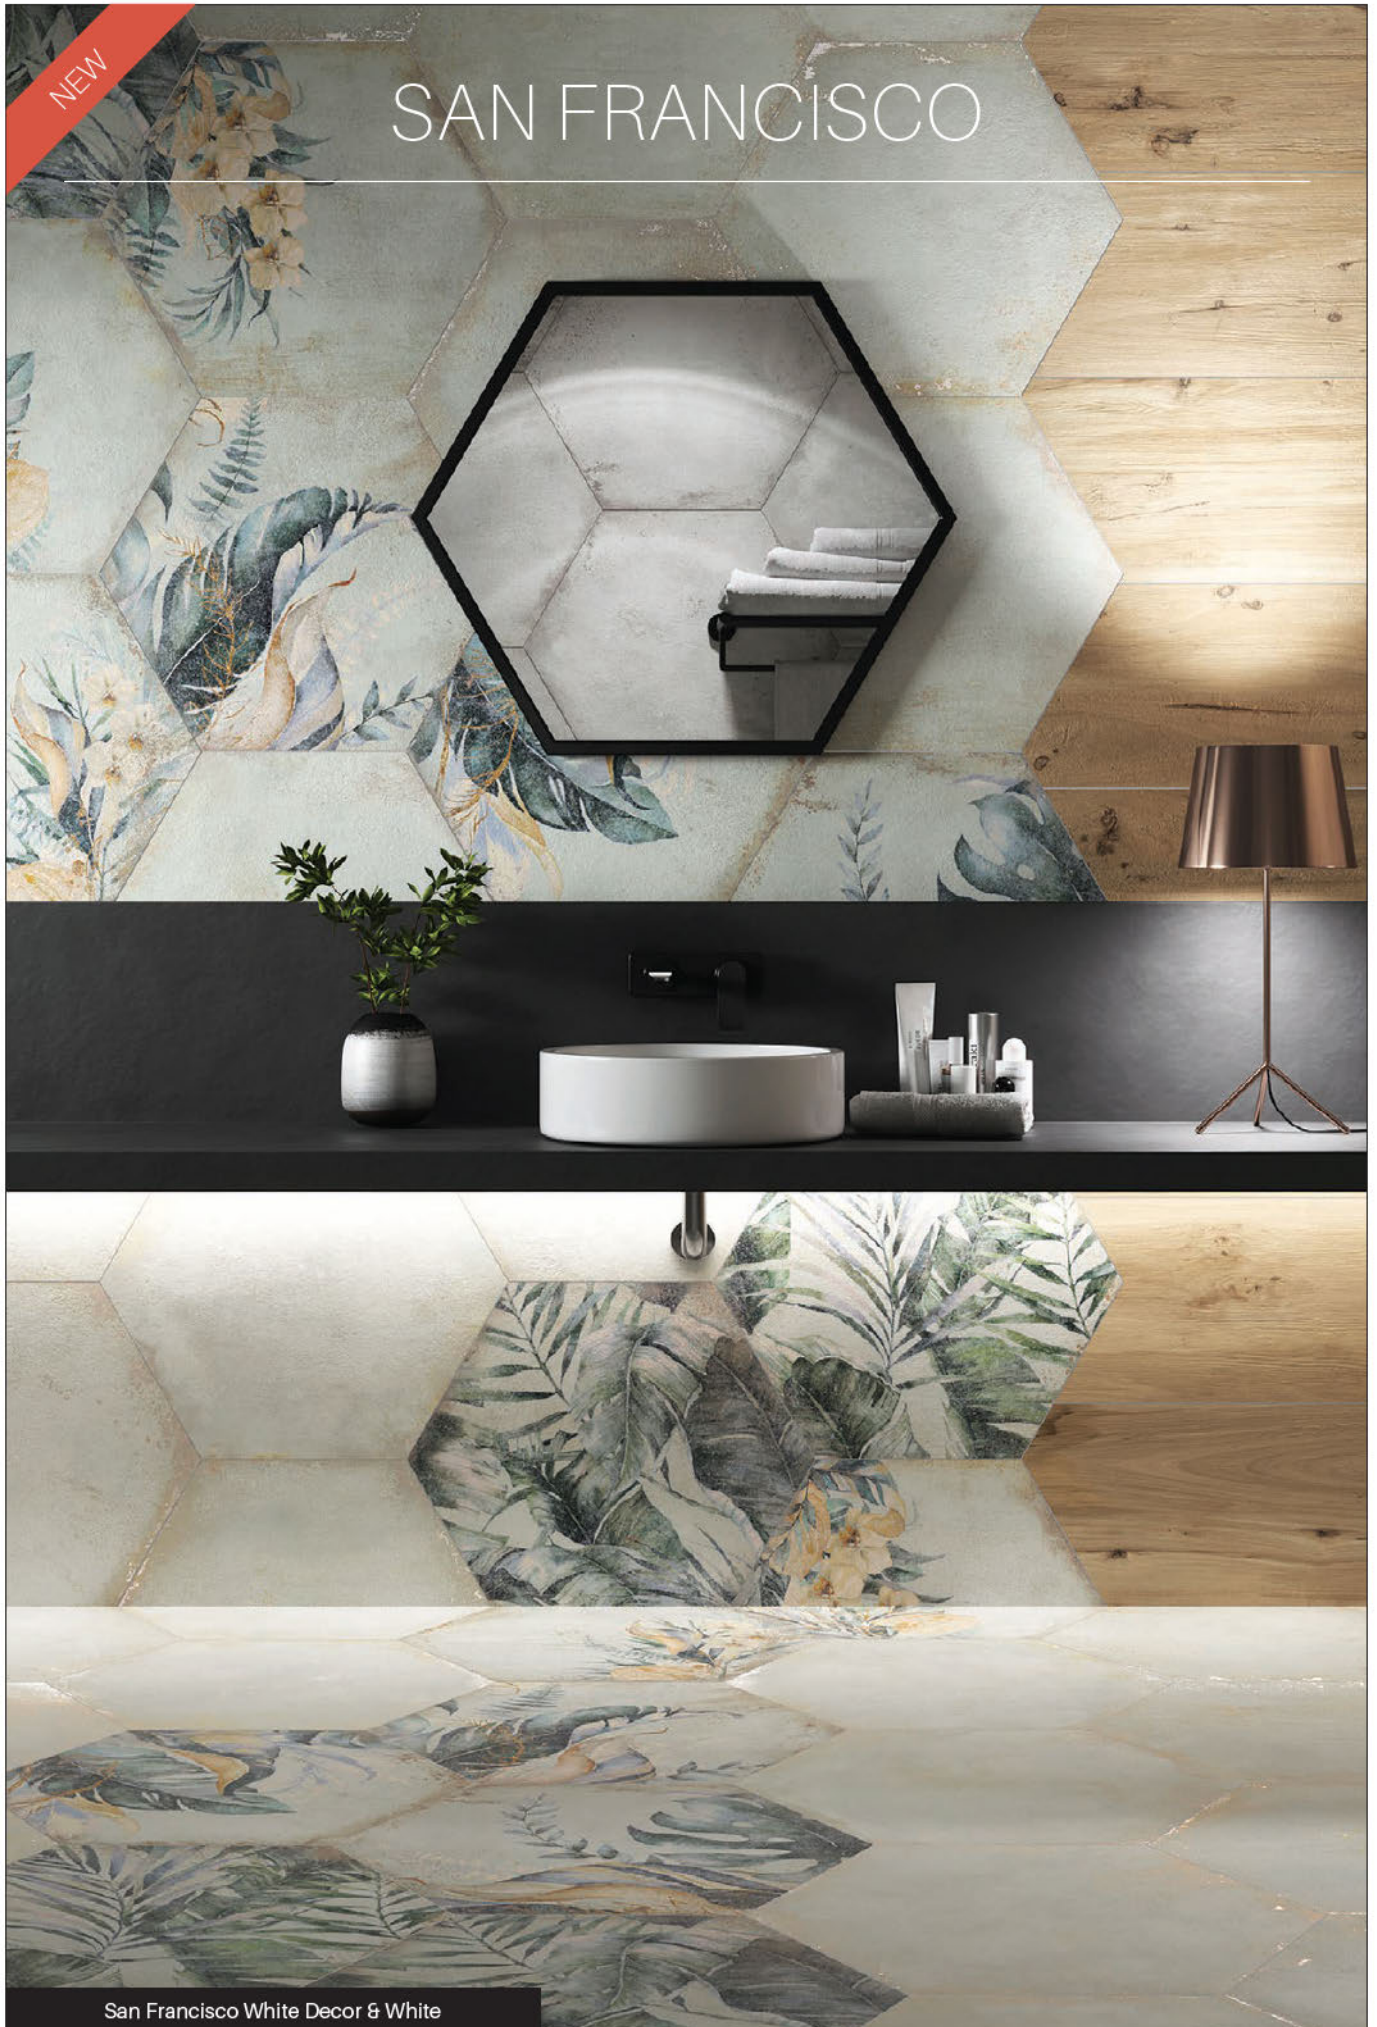

NEW

SAN FRANCISCO

San Francisco White Decor & White