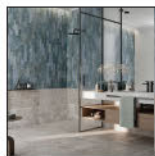

118
SMALL FORMATS
FOR KITCHENS &
BATHROOMS