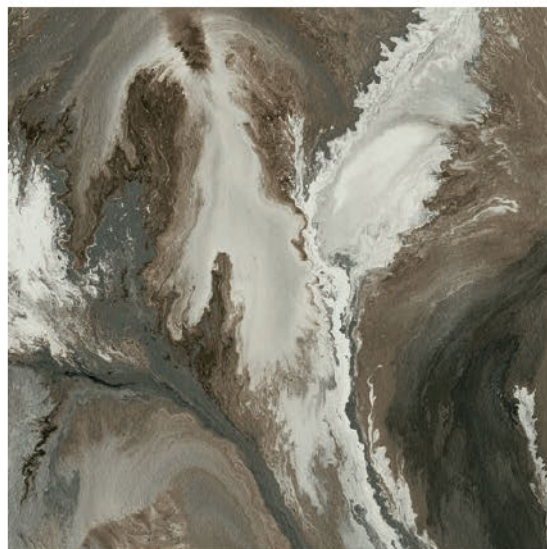

Bron
1200mm x 1200mm

Type	Material	Finish	Rectified	Faces	Size	Wear	Anti slip	TPM²
Wall & Floor	Porcelain	Polished	Yes	16	120 x 60	PEI3	R 9	1.39
Wall & Floor	Porcelain	Polished	Yes	8	120 x 120	PEI3	R 9	0.69