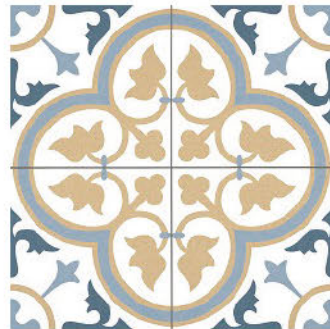

Victorian Dover Blue

Victorian Dover Beige

VICTORIAN DOVER

Scored tile
for grouting

Dover Blue
450mm x 450mm

Dover Beige
450mm x 450mm

Dover Grey
450mm x 450mm

Dover Black
450mm x 450mm