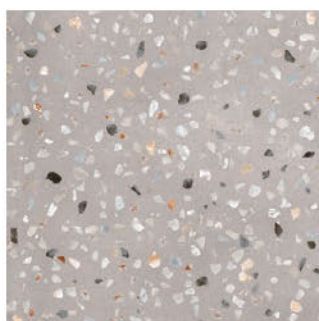

Greige
600mm x 600mm