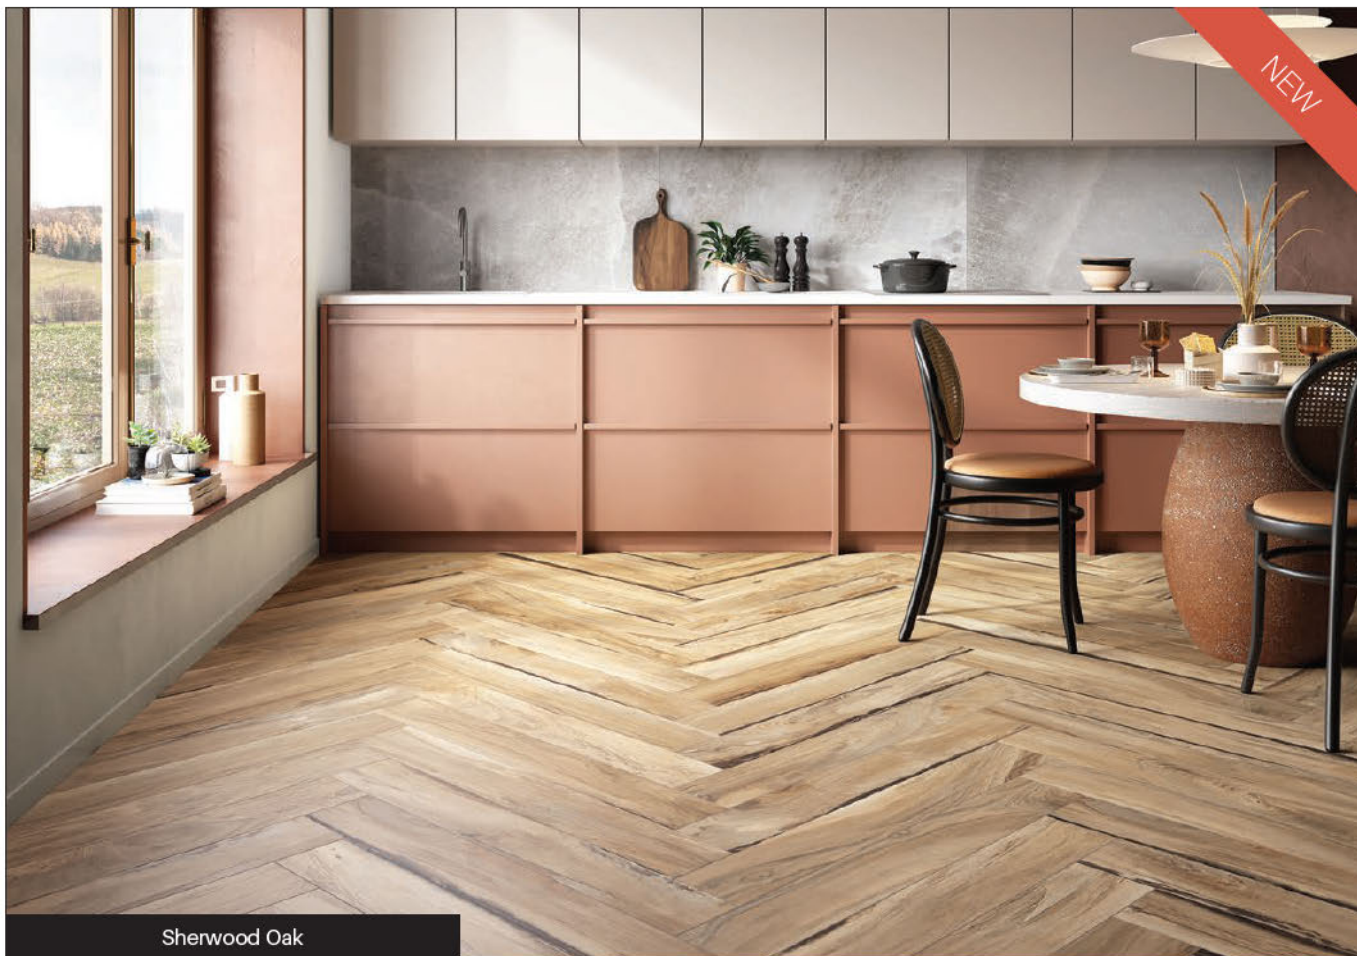

Sherwood Oak

SHERWOOD

66 different faces