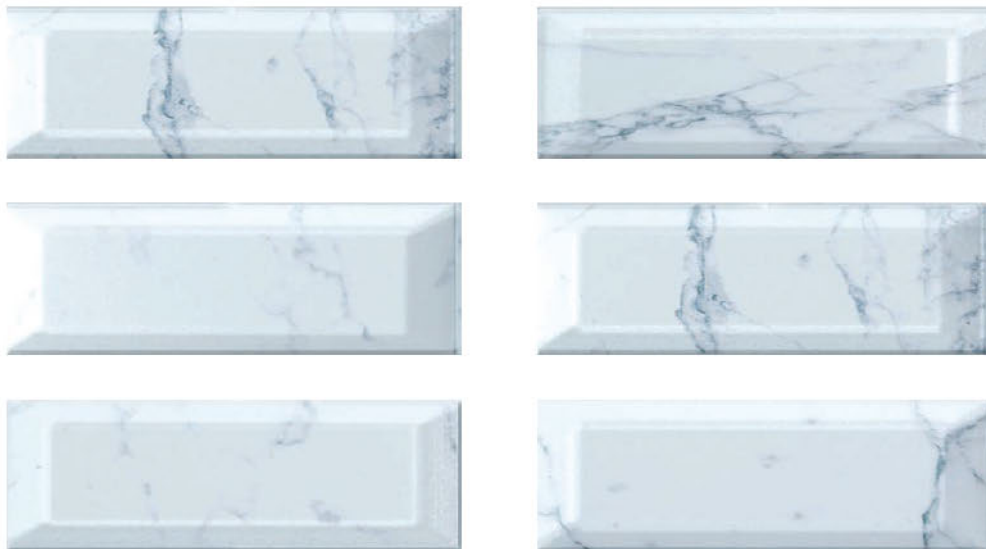

White Brillo
300mm x 100mm

Type	Material	Finish	Rectified	Anti-slip	Wear	TPM²
Wall	Ceramic	Gloss Bevelled	No	N/A	N/A	33.33