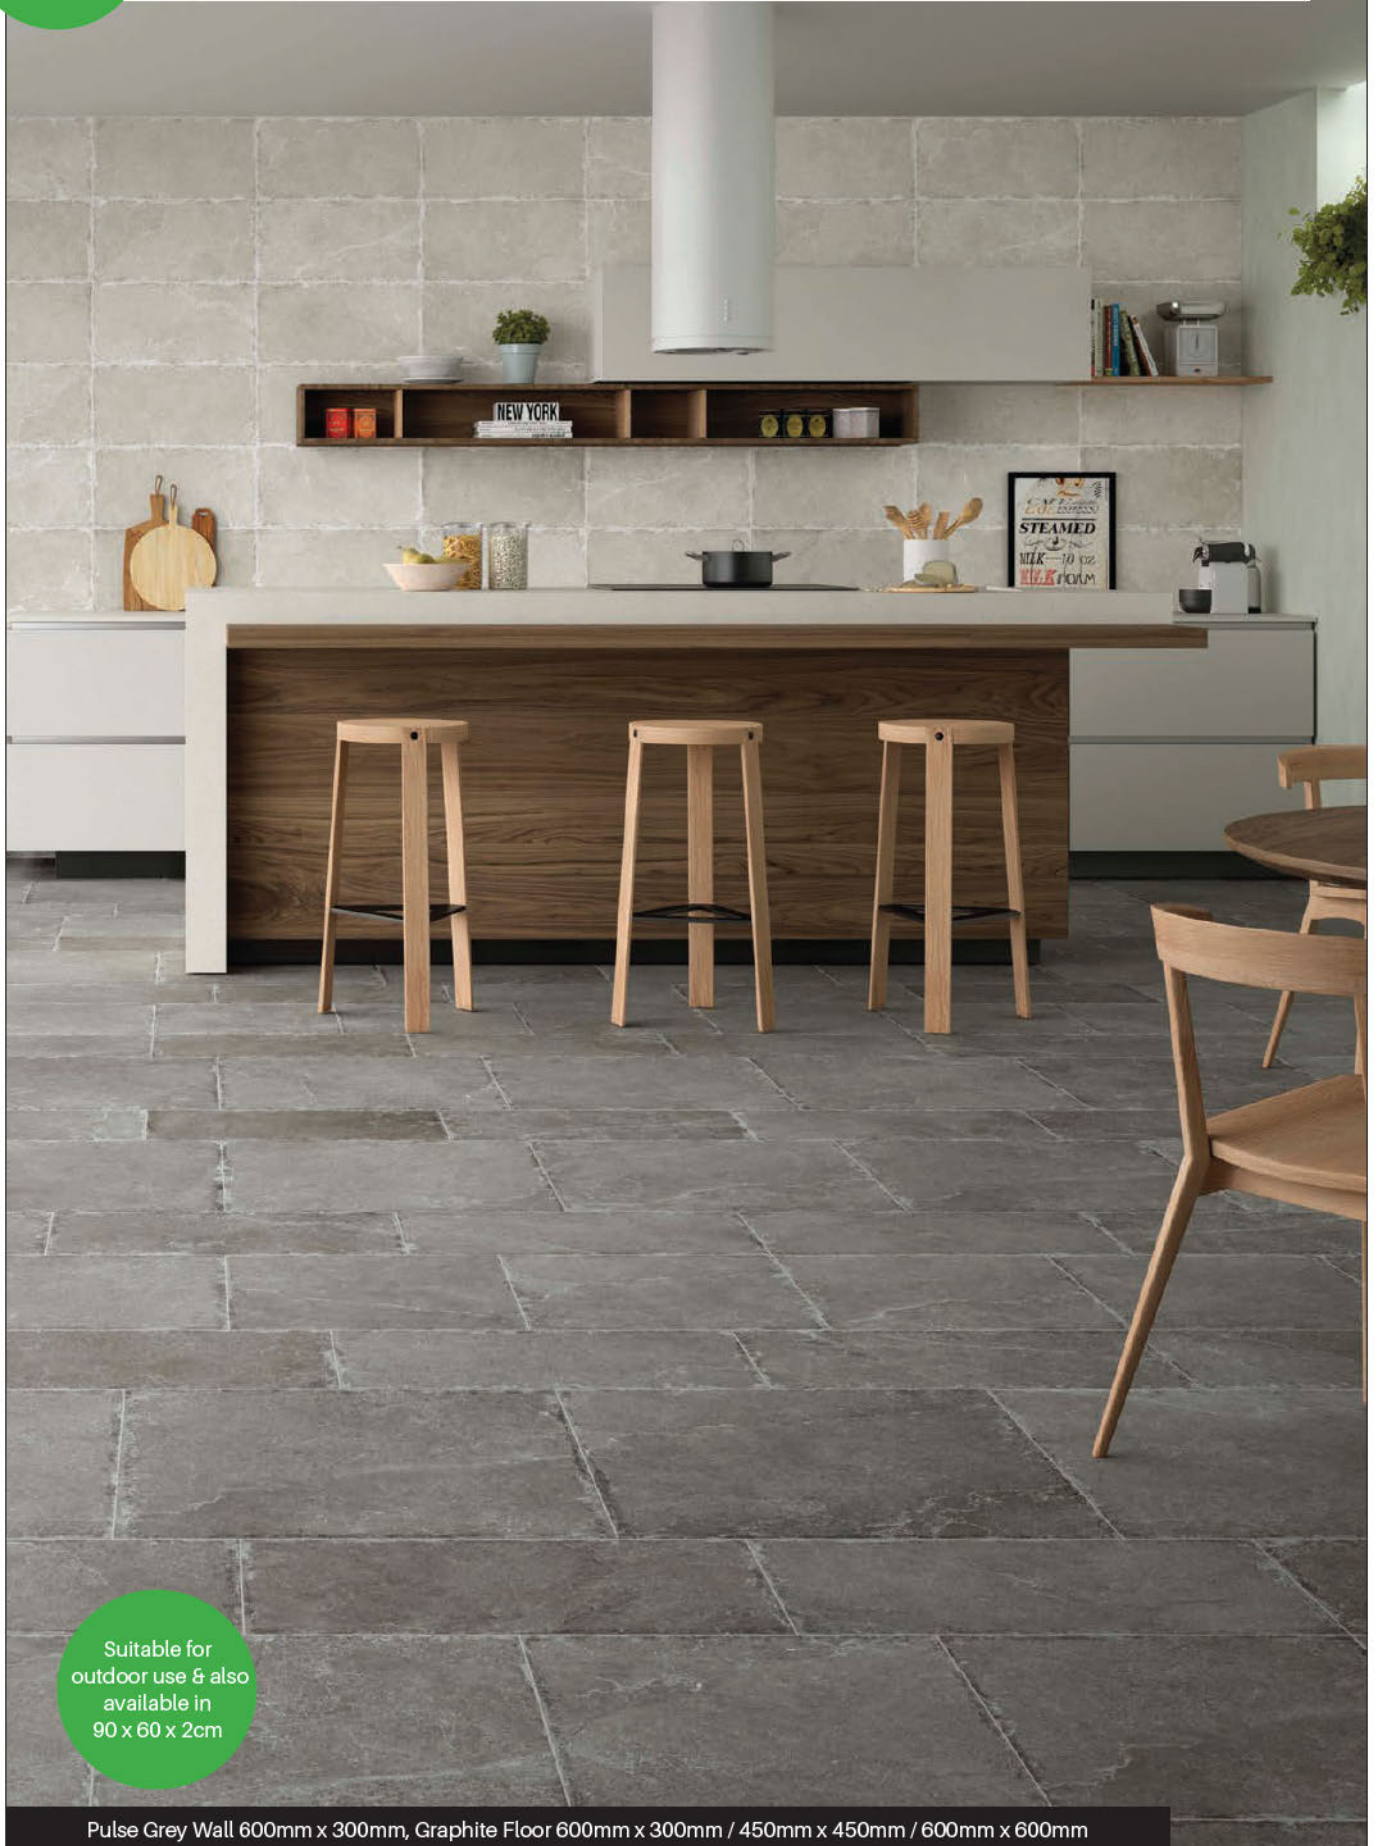

INDOOR
OUTDOOR
COLLECTION

PULSE

Suitable for
outdoor use & also
available in
90 x 60 x 2cm

Pulse Grey Wall 600mm x 300mm, Graphite Floor 600mm x 300mm / 450mm x 450mm / 600mm x 600mm