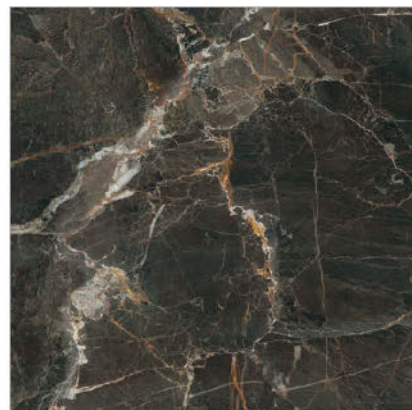

Black
600mm x 600mm

Type	Material	Finish	Rectified	Colour	Wear	Anti slip	TPM²
Wal & Floor	Porcelain	Semi Polished	Yes	Black	PEI 3	R9	5.66
Wal & Floor	Porcelain	Semi Polished	Yes	White	PEI 4	R9	2.78