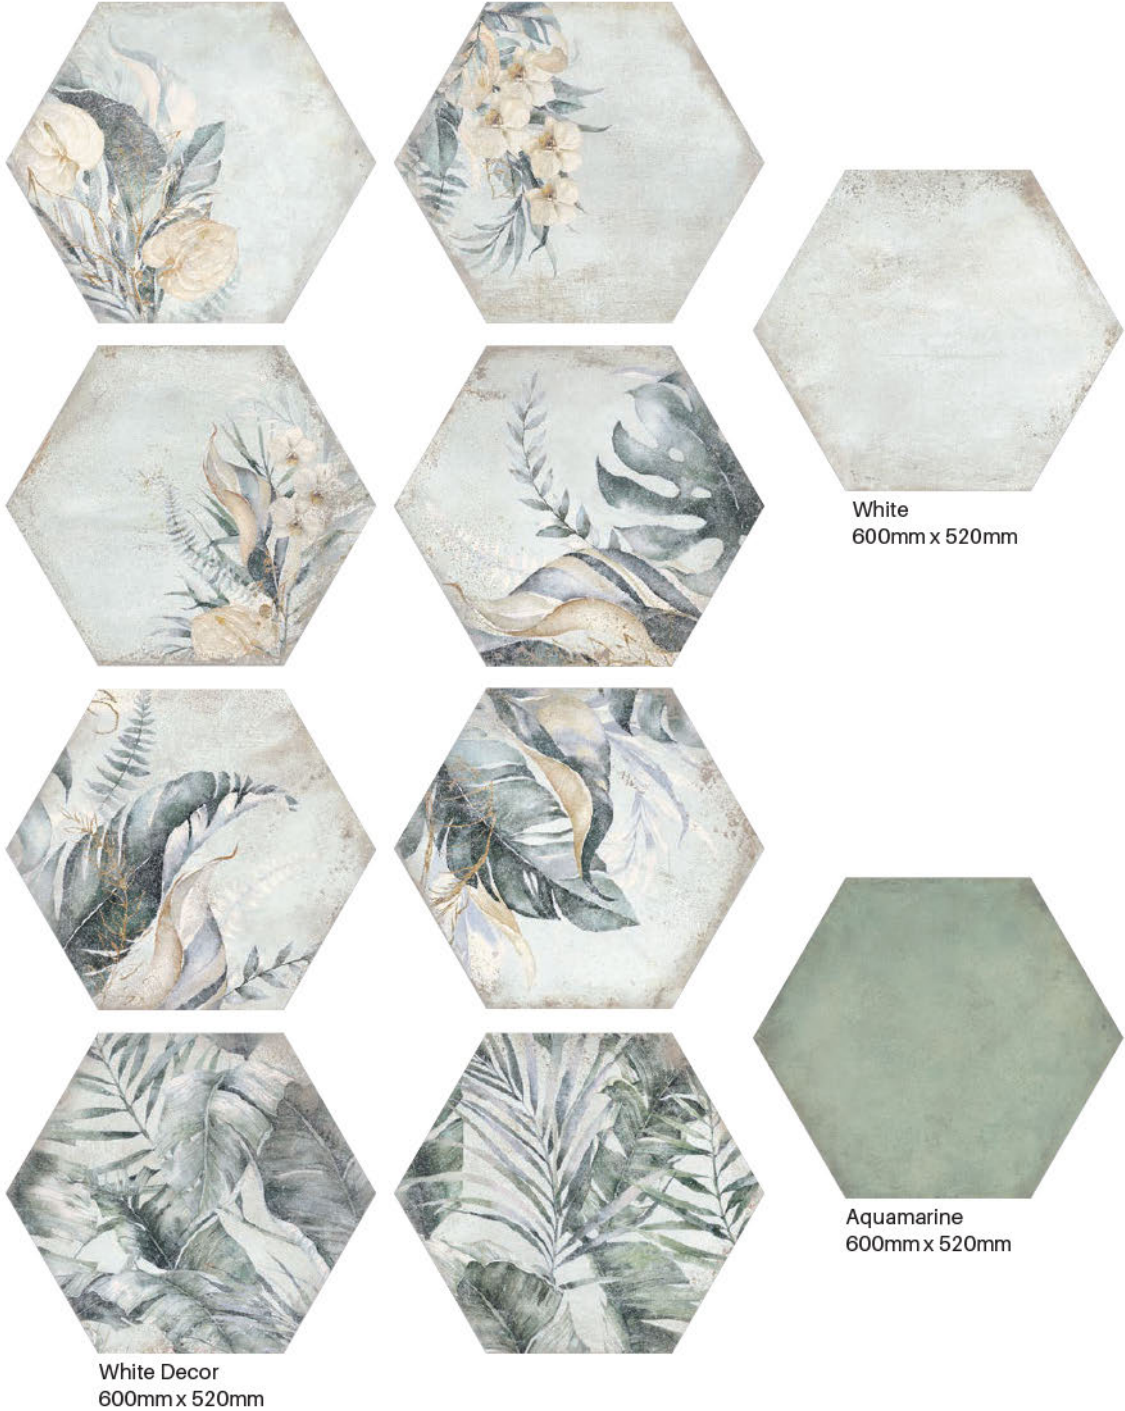

SAN FRANCISCO

Decors
supplied as a
random mix

Type	Material	Finish	Rectified	Colour	Faces	Wear	Anti-slip	TPM²
Wall & Floor	Porcelain	Matt	No	Aquamarine	N/A	PEI 3	R 10	4.26
Wall & Floor	Porcelain	Matt	No	White	N/A	PEI 4	R 10	4.26
Wall & Floor	Porcelain	Matt	No	Decors	8	PEI 3	R 10	4.26