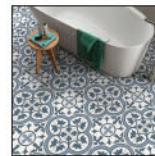

138
DECORATIVE

150
HEXAGONS

INDOOR/OUTDOOR
COLLECTION

When you see this symbol the range will have an indoor and an outdoor (20mm) coordinating tile. Please see Outdoor Brochure for details.

HOMESTYLE
COLLECTION