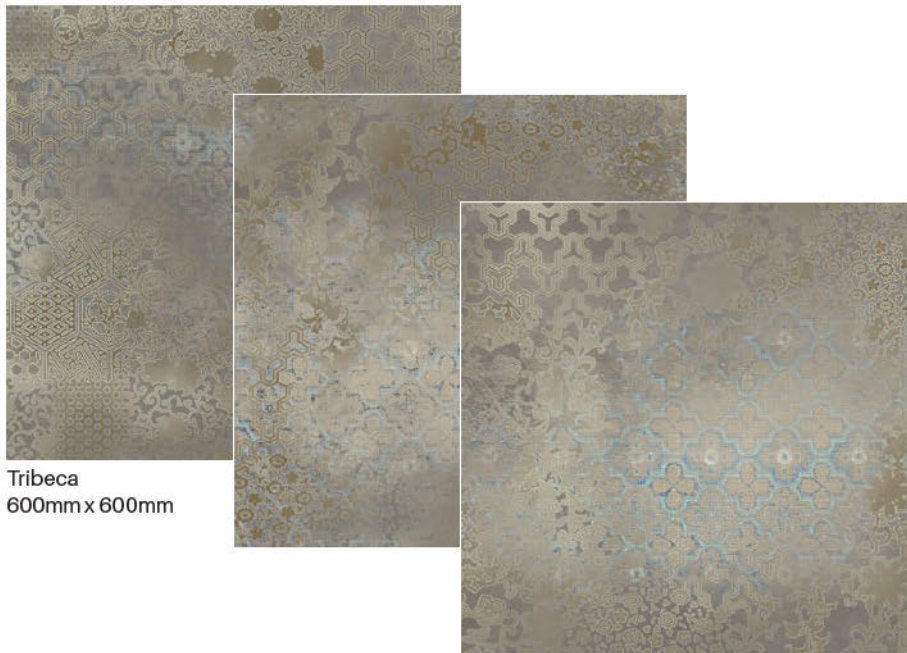

Tribeca
600mm x 600mm

Type	Material	Finish	Rectified	Anti-slip	Wear	TPM*
Wall & Floor	Glazed Porcelain	Matt	Yes	R 10	PEI 4	2.78