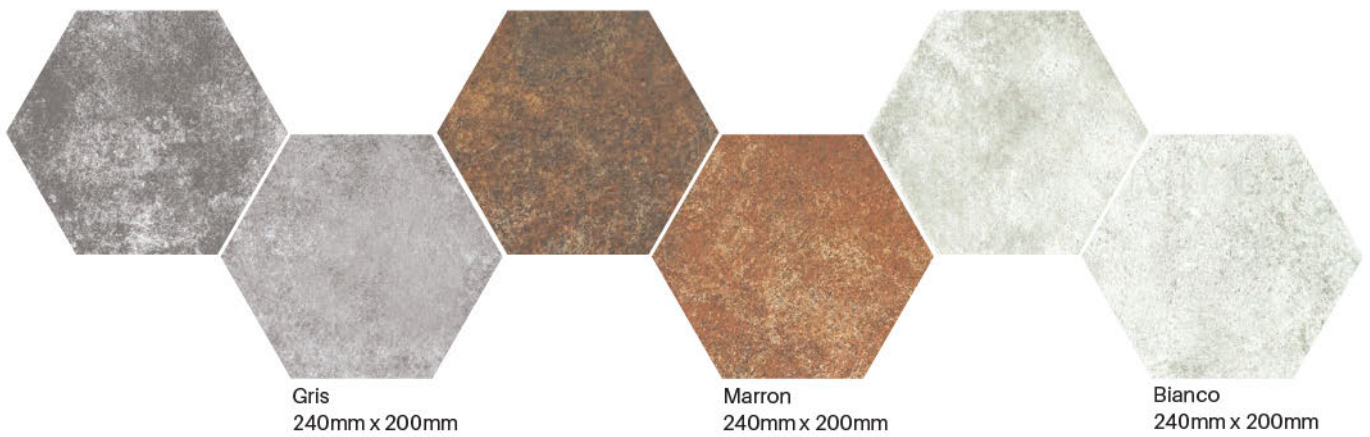

Pompeia Hex Gris

POMPEIA HEX

Multiple shade & pattern variations

Gris
240mm x 200mm

Marron
240mm x 200mm

Bianco
240mm x 200mm

| Type | Material | Finish | Rectified | Anti-slip | Wear | TPM ² |
|--------------|------------------|--------|-----------|-----------|-------|------------------|
| Wall & Floor | Glazed Porcelain | Matt | No | R 10 | PEI 3 | 27.32 |