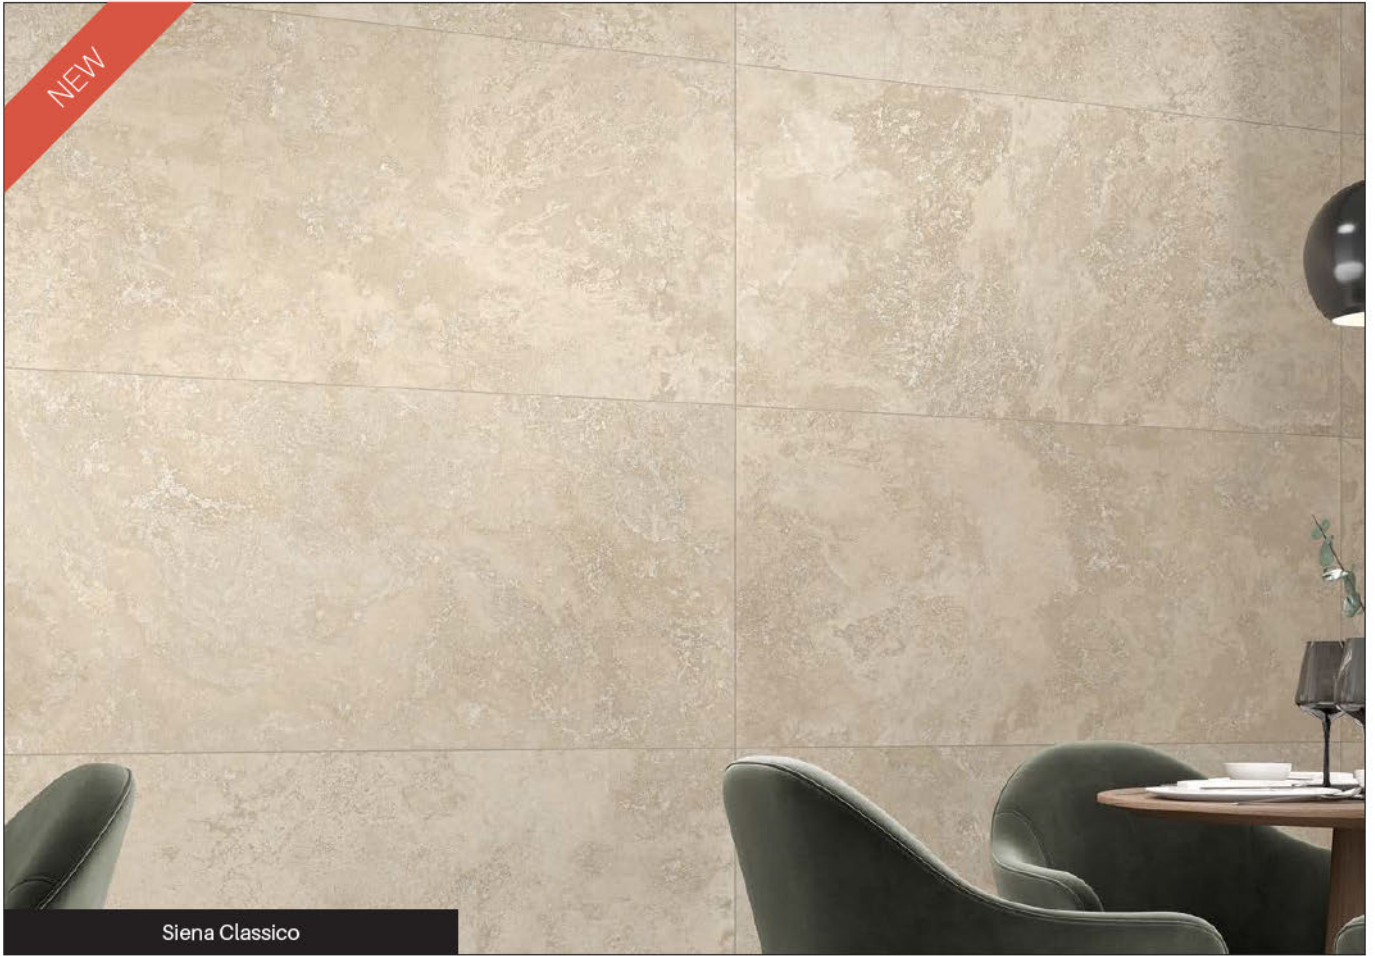

SIENA

Type	Material	Finish	Rectified	Anti-slip	Wear	TPM²
Wall & Floor	Porcelain	Matt	Yes	R 9	Colour Body	1.39