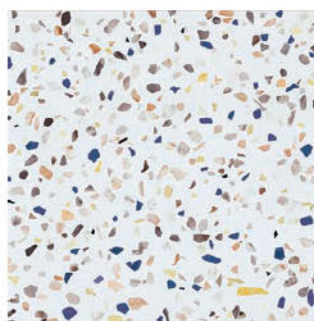

Multi
600mm x 600mm

Type	Material	Finish	Rectified	Anti slip	Wear	TPM²
Wall & Floor	Porcelain	Matt	Yes	R 10	PEI 4	2.78