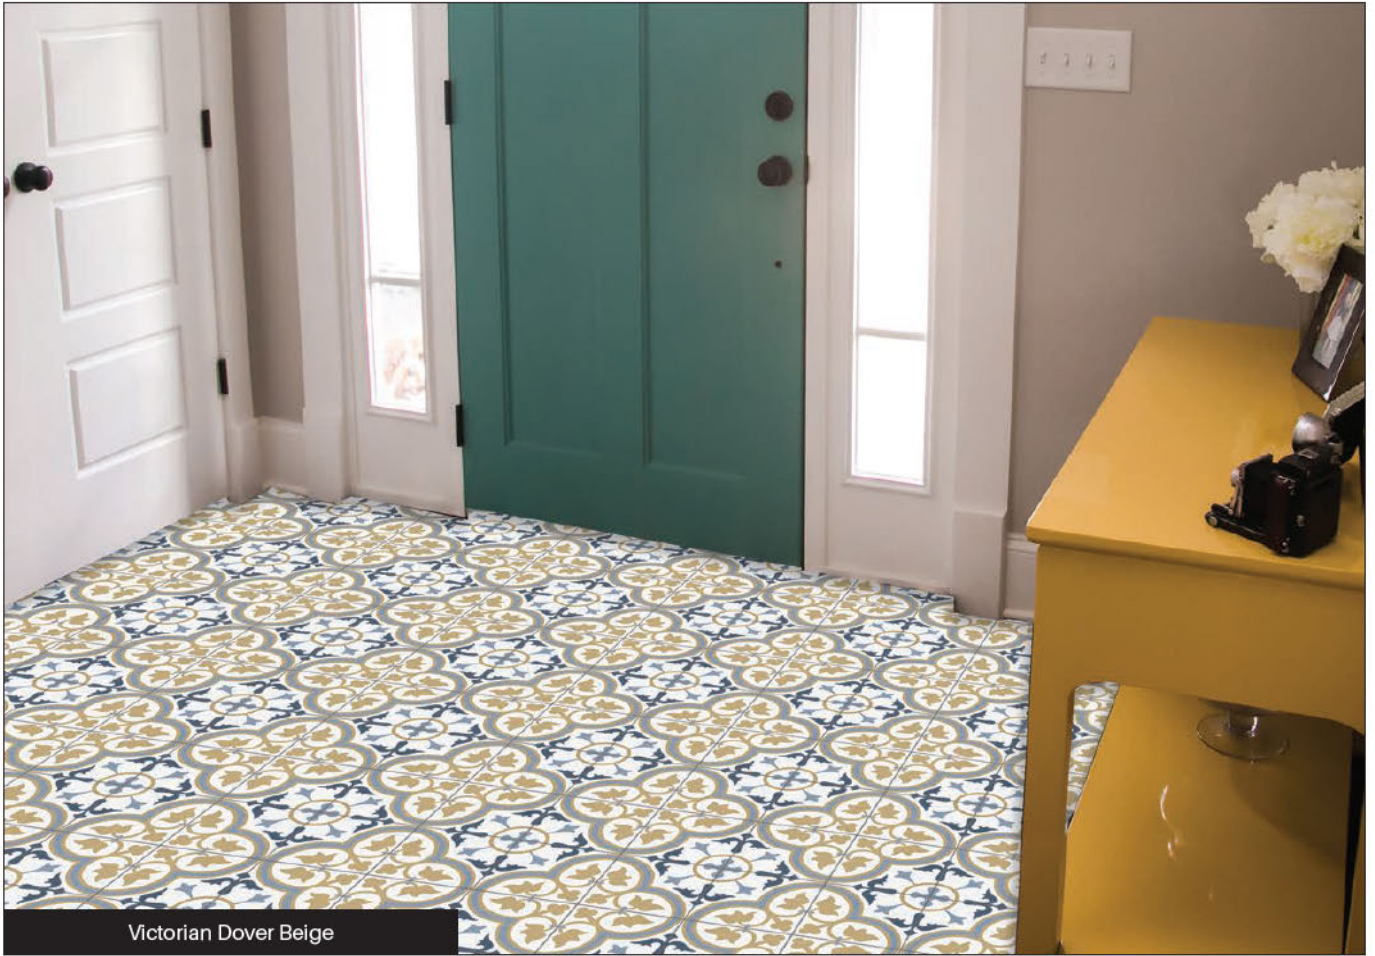

Victorian Dover Blue

Victorian Dover Beige

VICTORIAN DOVER

Scored tile
for grouting

Dover Blue
450mm x 450mm

Dover Beige
450mm x 450mm

Dover Grey
450mm x 450mm

Dover Black
450mm x 450mm