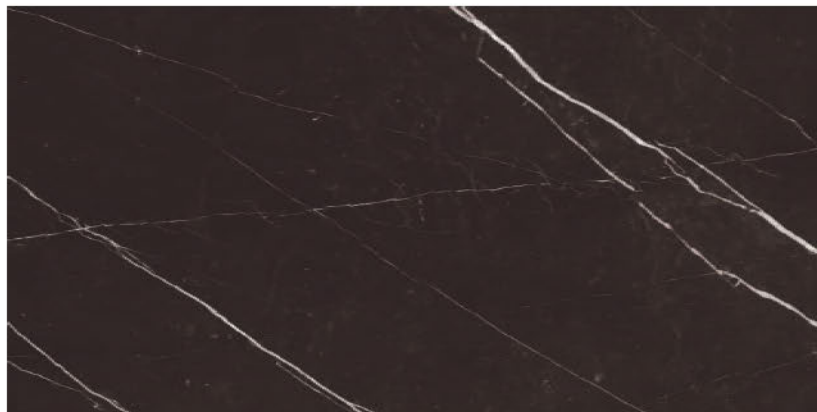

Polished Black
1200mm x 600mm

Type	Material	Finish	Rectified	Wear	TPM²
Wall & Floor	Porcelain	Polished	Yes	PEI 3	1.39