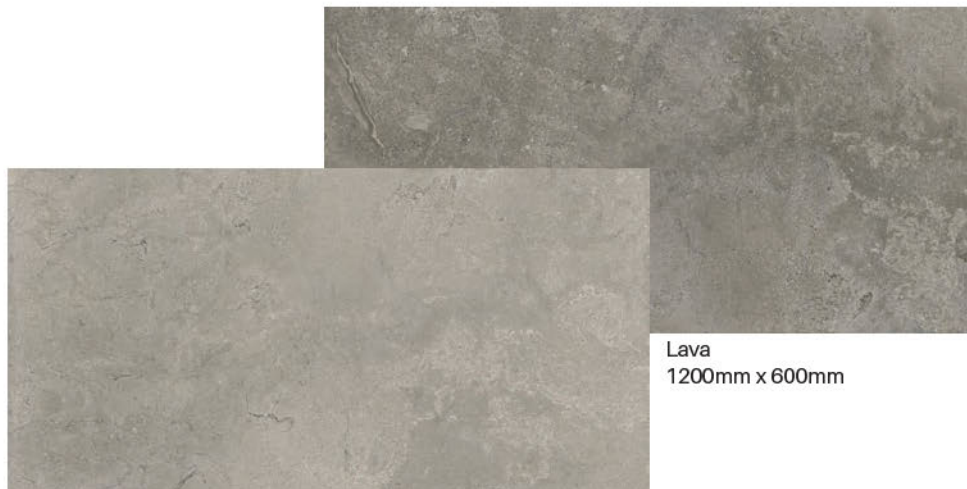

Lava
1200mm x 600mm

Natural
1200mm x 600mm

Type	Material	Finish	Rectified	Colour	Anti-slip	Wear	TPM²
Wall & Floor	Glazed Porcelain	Matt	Yes	Lava	R9	PEI3	1.39
Wall & Floor	Glazed Porcelain	Matt	Yes	Natural	R9	PEI4	1.39