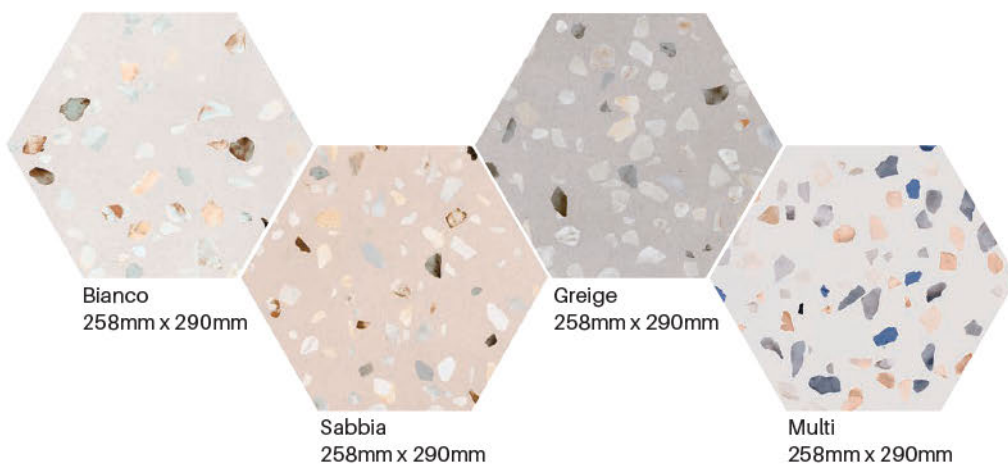

Bianco
258mm x 290mm

Sabbia
258mm x 290mm

Greige
258mm x 290mm

Multi
258mm x 290mm

Type	Material	Finish	Rectified	Wear	Anti slip	TPM²
Wall & Floor	Porcelain	Matt	No	PEI 4	R 10	18