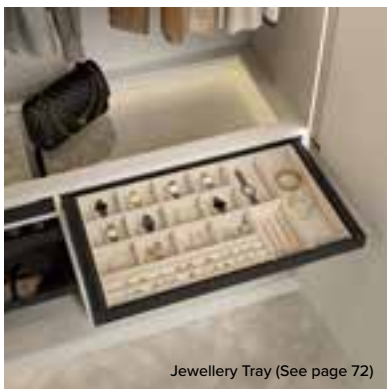

SHOE RACK

Cabinet Width	Dimensions (Adjustable Width)	Code
600mm	564-614 x 475 x 180mm	INT-SHR6
800mm	764-814 x 475 x 180mm	INT-SHR8
900mm	864-914 x 475 x 180mm	INT-SHR9

KITCHEN STORAGE TOWER

Integral's new kitchen storage tower offers you a quality alternative to wirework pull-out larders with many benefits and significant cost savings.

INTEGRATED LIGHTING

Our new integrated lighting range is designed to work with furniture like bookcases, kitchen cabinets, media units and wardrobes. The different types of LED lighting save energy and are ideal for narrow spaces. They can either be controlled by remote control, motion sensors or standard socket switches.