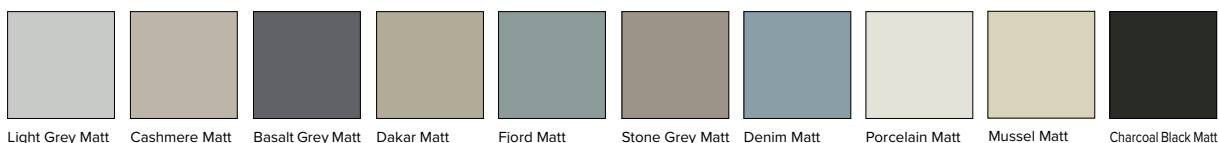

Choose any of our range of 58 colours overleaf

Choose your handle style from Pages 70-71

Choose your special features

**BESPOKE DOORS
MADE TO MEASURE**

Choose
any **size**
any **style**
any **colour**

CREATE DOOR STYLES

HANDLELESS COLLECTION

CAIRO COLLECTION

SHAKER COLLECTION

CURVED DOOR STYLES

Four door styles are available as curved doors, providing contemporary elegance to your home.

CREATE COLOURS

Supermatt SERICA®

Matt