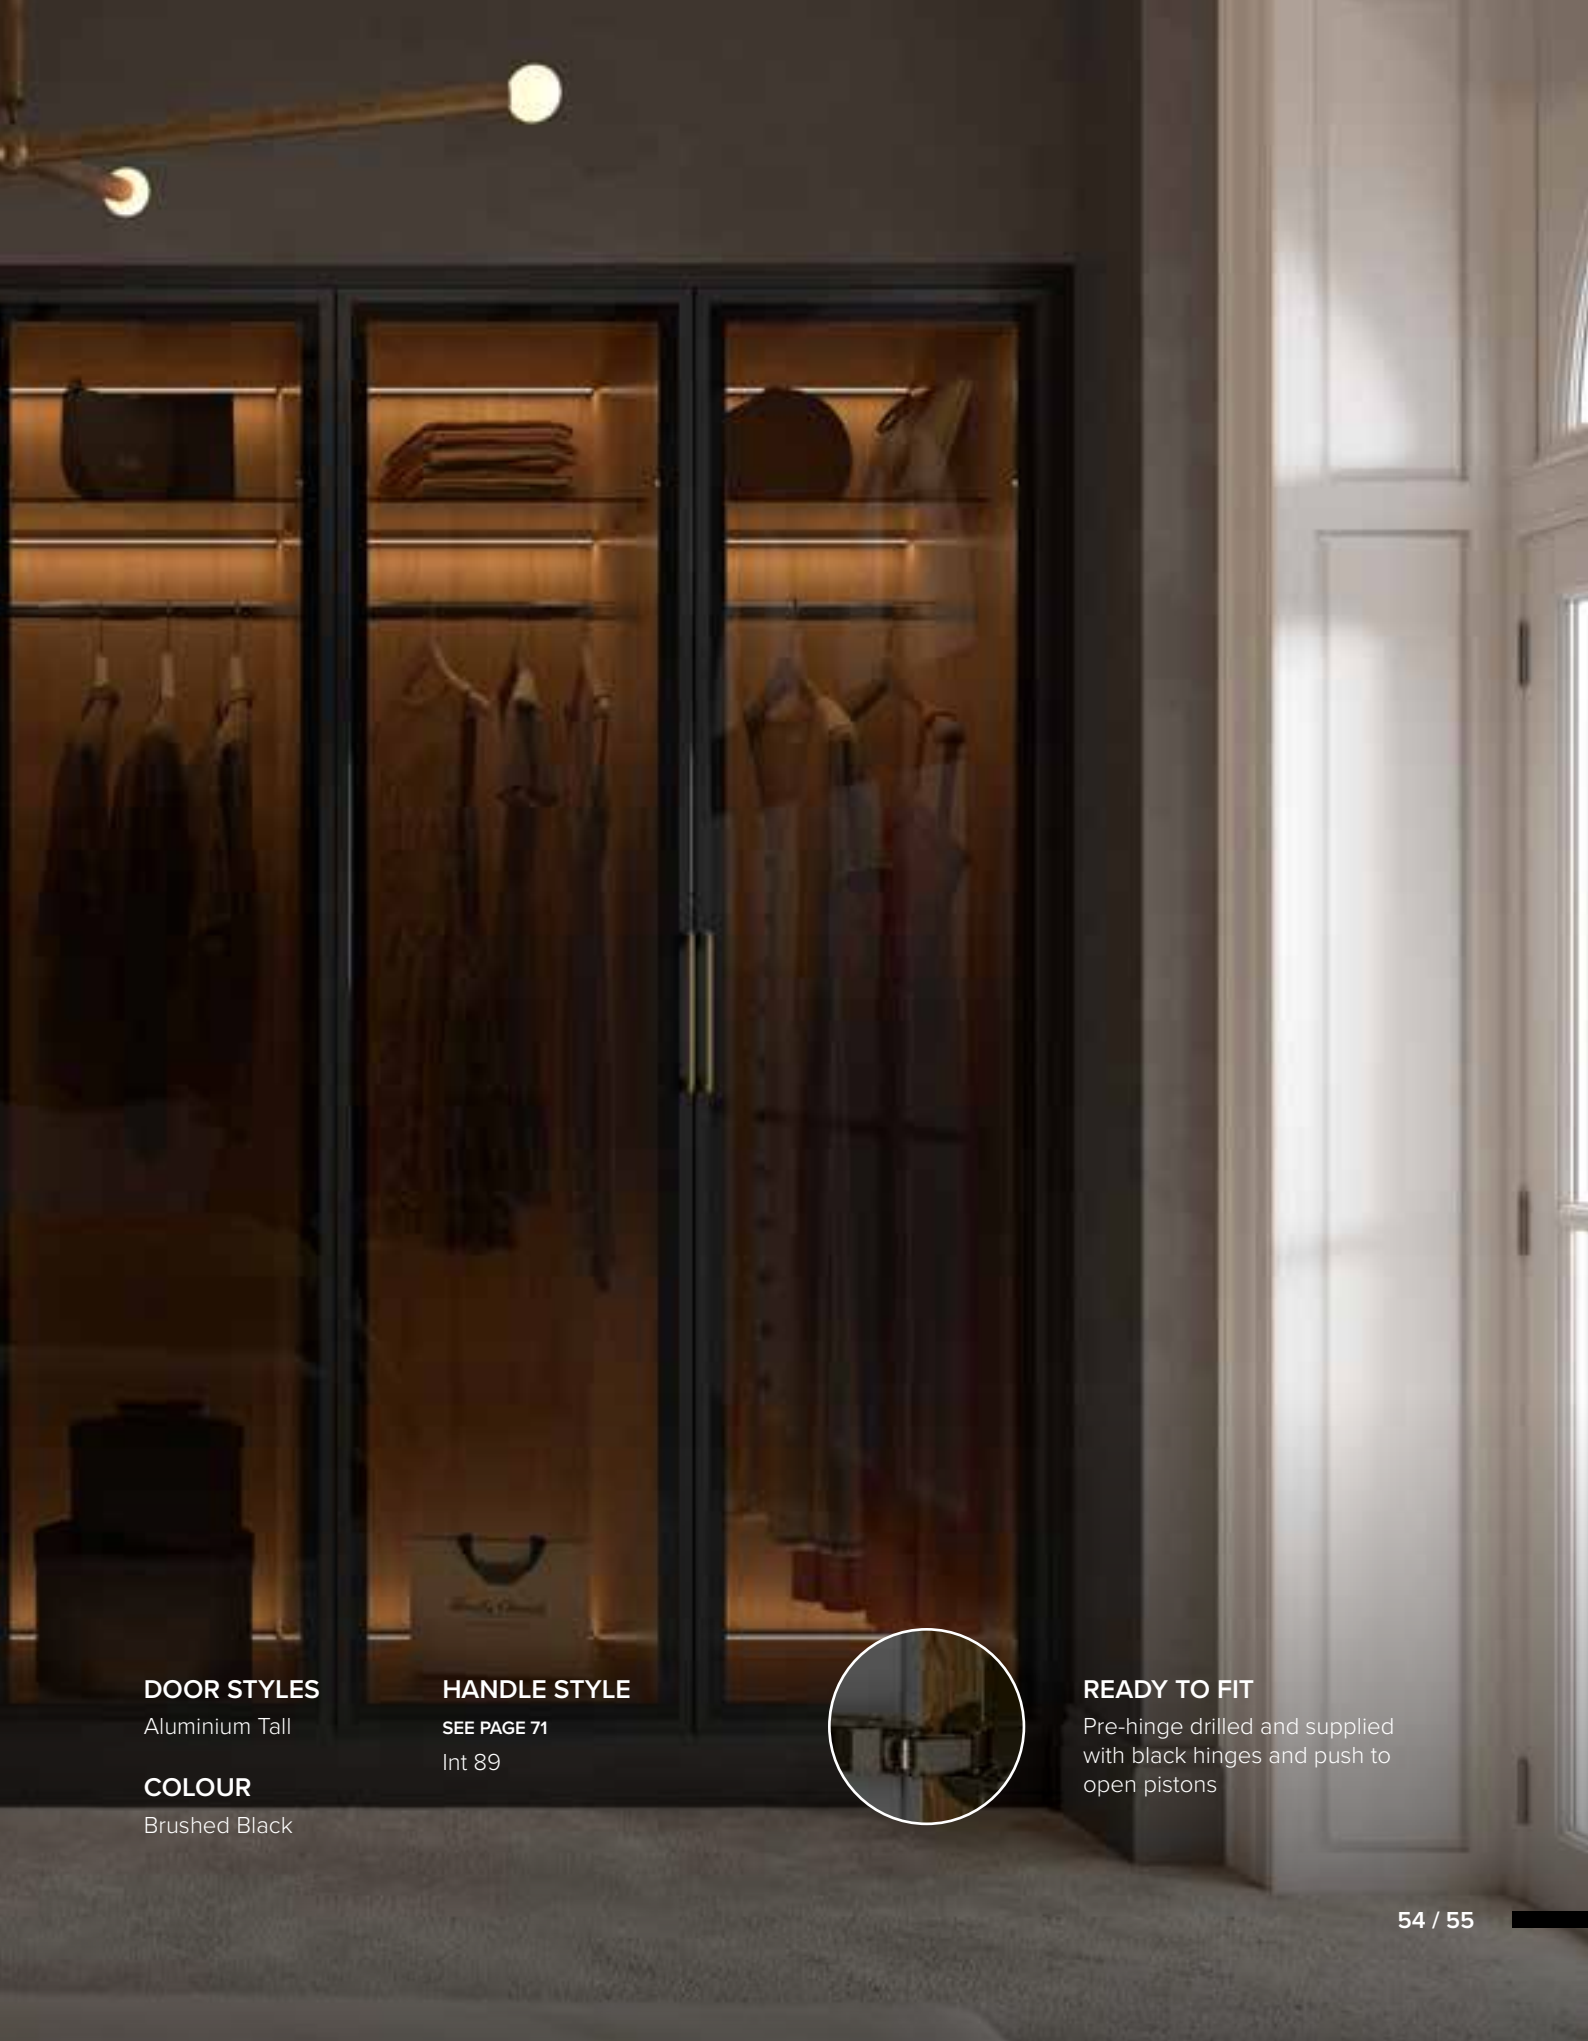

DOOR STYLES

Aluminium Tall

COLOUR

Brushed Black

HANDLE STYLE

SEE PAGE 71

Int 89

READY TO FIT

Pre-hinge drilled and supplied with black hinges and push to open pistons