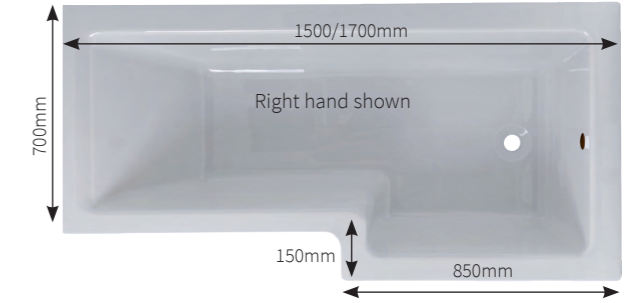

contemporary baths

Trojancast: Our Intensive Reinforcement

Trojan built a complete new factory to manufacture Trojancast products. Separate from all other production areas, the dedicated factory has been equipped with the latest technologies and is run by a team of specialist personnel who take pride in each and every Trojancast bath they produce.

Quality means everything
At each stage of production each individual bath is checked to ensure it reaches our high standards. Each individual employee that checks the bath stamps a label acknowledging they have fulfilled their job requirement. This ensures that the bath manufactured meets our quality criteria. This check label is placed on the back of the bath and remains with it through to delivery and installation.

Adding value at every stage
As well as the natural benefits of acrylic and the intensive reinforcement of the Trojancast process, all Trojancast baths come with our luxury fittings pack. The guarantee on a Trojancast bath increases from our standard 25 years to 30 years, giving you extra peace of mind.

- Substantial reinforcement
- Insulating properties
- Peace of mind
- Made in England
- Guaranteed

Canaletto – no tap holes

B

Canaletto Single Ended Bath		Standard	Trojancast
1700 x 700mm	21.C17SE	£360	£640
1700 x 750mm	21.C175SE	£382	£677
1800 x 800mm	21.C18SE	£492	£810

Canaletto Double Ended Bath		Standard	Trojancast
1700 x 700mm	21.C17DE	£365	£621
1700 x 750mm	21.C175DE	£391	£657
1700 x 800mm	21.C178DE	£461	£776

shower baths

Cube – no tap holes

B