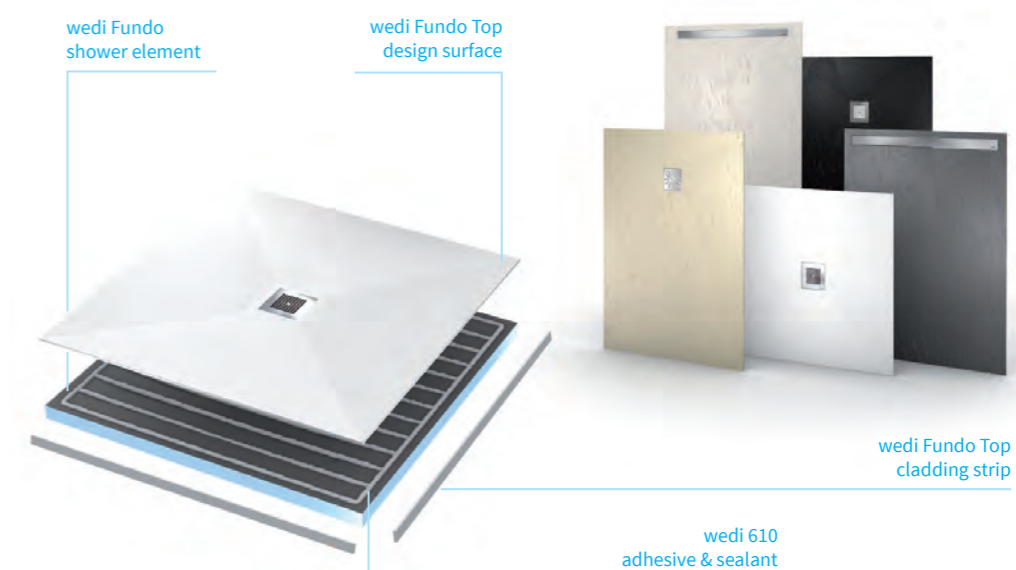

- thanks to the identical slopes, one surface fits both XPS shower trays
- wedi 610 provides waterproof adhesion between the surfaces

SEAMLESS & ANTIBACTERIAL, PROMOTING HYGIENE.

NON-SLIP PLEASANTLY WARM
For ultimate safety & comfort in wet areas