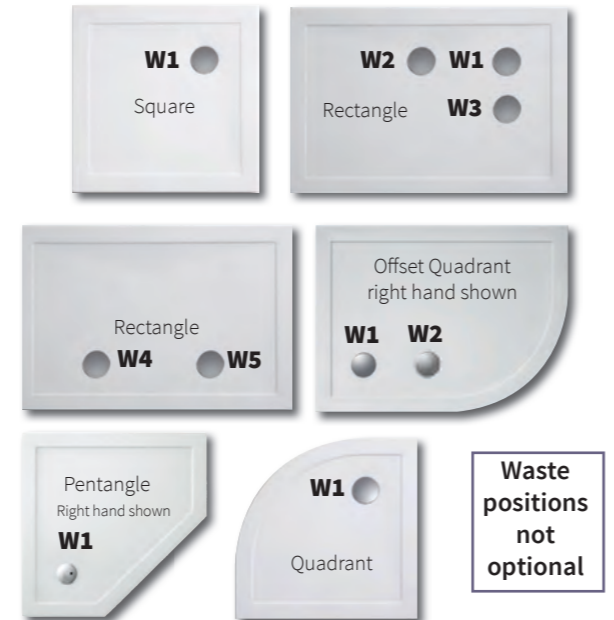

BRITTON
25 YEARS GUARANTEE

Britton Acrylic Capped ABS

An ultra-slim, acrylic capped polymer resin tray. The trays are flat on the under-surface; this makes installation and levelling very easy. At 25kg or less all Britton trays can be handled by one fitter, removing the need for a two person lift as recommended by the Health and Safety Executive guidelines for manual handling.

- Low profile – only 35mm high
- Requires a 90mm Vortex Turbo Waste
- Anti-bacterial zeomic agent protecting against harmful bacteria

Shower tray panel packs

Acrylic		
	CODE	PRICE
A	110.ZP1 + 110.ZL1	£128
B	110.ZP2 + 110.ZL2	£158
D	110.ZP4 + 110.ZL4	£108
E	110.ZP5 + 110.ZL3	£138
G	110.ZP4 + 110.ZL5	£118
H	110.ZP1 + 110.ZL4	£128