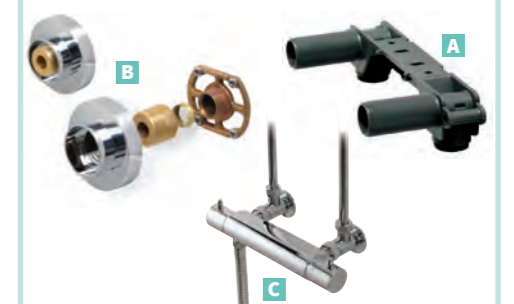

Accessories

C

A Concealed Fixing Bracket 171.MD300EFB **£67**

B Bar Valve Fixing Kit 171.BAR001FIX **£63**

C Chrome Exposed Pipe Fittings (pair) 171.479106 **£70**