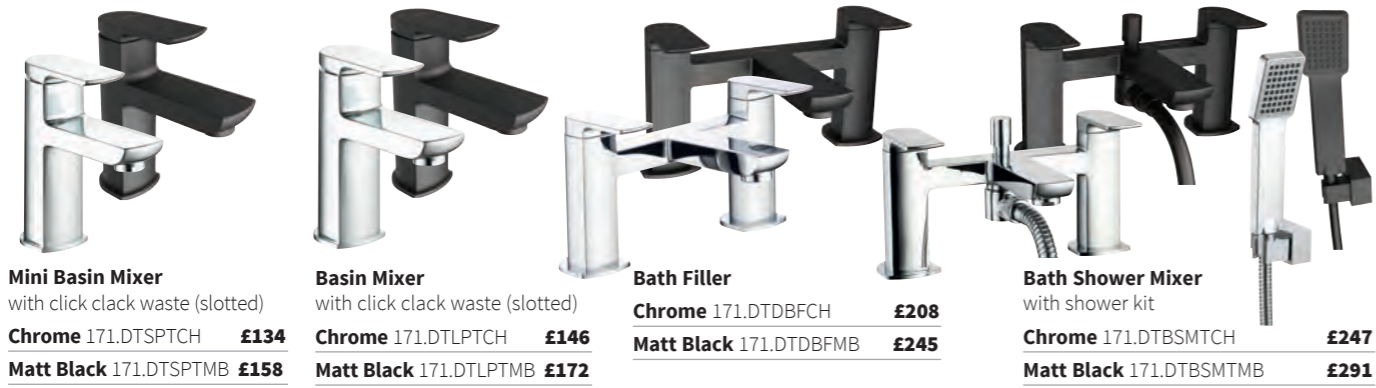

Mini Basin Mixer with click clack waste (slotted) 171.CBSPT19 £102	Basin Mixer with click clack waste (slotted) 171.CBLPT19 £116	Bath Filler 171.CBDBF19 £157	Bath Shower Mixer with shower kit 171.CBBSMT20 £226

Mini Basin Mixer with click clack waste (slotted) Chrome 171.DTSPTCH £134 Matt Black 171.DTSPTMB £158	Basin Mixer with click clack waste (slotted) Chrome 171.DTLPTCH £146 Matt Black 171.DTLPTMB £172	Bath Filler Chrome 171.DTDBFCH £208 Matt Black 171.DTDBFMB £245	Bath Shower Mixer with shower kit Chrome 171.DTBSMTCH £247 Matt Black 171.DTBSMTMB £291

Central – chrome, suitable high or low pressure water systems

C