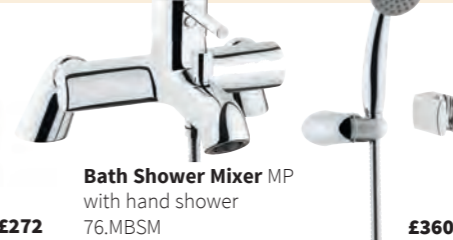

Mono Bath Filler LP
76.MMBF **£272**

Bidet Mixer LP with pop up waste
76.MBIM **£190**

Bath Shower Mixer MP with hand shower
76.MBSM **£360**