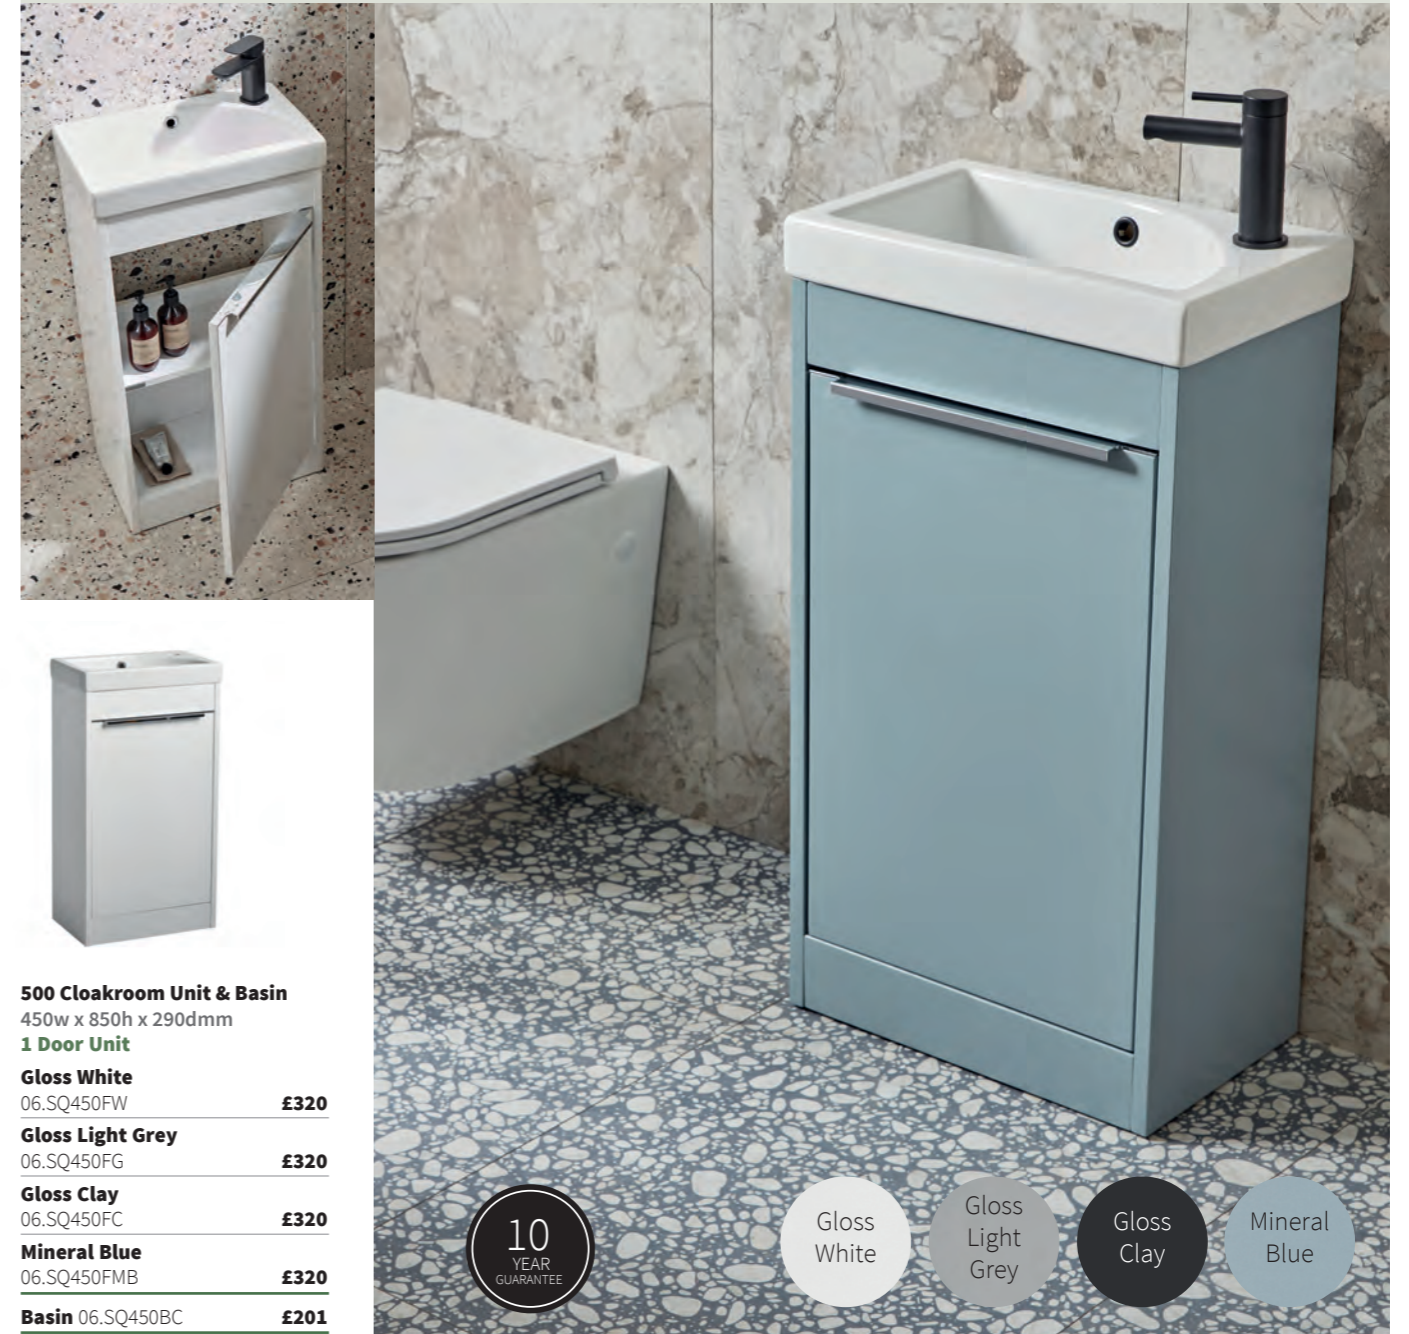

Sequence Cloakroom Collection - gloss white, gloss light grey, gloss clay, mineral blue

c

500 Cloakroom Unit & Basin

450w x 850h x 290dmm

1 Door Unit

Gloss White
06.SQ450FW **£320**

Gloss Light Grey
06.SQ450FG **£320**

Gloss Clay
06.SQ450FC **£320**

Mineral Blue
06.SQ450FMB **£320**

Basin 06.SQ450BC **£201**

Cloakroom basins - a selection of cloakroom basins, ideal for when space is at a premium

B/C

Dimension Basin
460w x 105h x 225dmm
Basin 06.DC14008 **£164**

Matrix Basin - Left
370w x 110h x 230dmm
Basin 06.DC14009 **£133**

Matrix Basin - Right
370w x 110h x 230dmm
Basin 06.DC14010 **£133**

Vitoria Basin - 2 Tap Hole
500w x 245h x 305dmm
Basin 06.DB850CLS **£173**

All retail prices include VAT