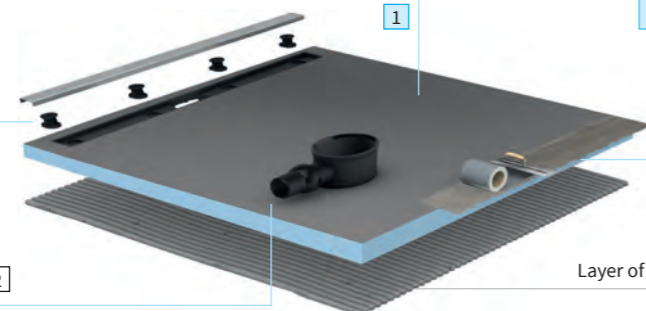

Fundo Riolito neo floor element

Riolito Neo base kit = 1 + 2 + 3 + 4

Fundo channel cover (here standard)

Fundo channel drain (here 360° Horizontal DN50)

Layer of tile adhesive

wedi Fundo tray Sealing set

wedi Top surfaces are available by special order (£)

wedi building board + wedi Top Wall

wedi Sanwell Niche + wedi Sanwell Top

SEAL & BOND IN A SINGLE STEP with wedi 610 adhesive sealant

MODERN DESIGN
seamless surfaces and stylish colours

ANTIBACTERIAL SURFACE
protection against mould and bacteria

WARM TO TOUCH
condensation control & ultimate comfort

SIMPLE, QUICK INSTALLATION
an effortless bathroom design

wedi building board + wedi Top Wall

wedi Sanoasa Bench 3 + wedi Sanoasa Top

wedi Fundo Riolito Neo + wedi Fundo Top Riolito Neo

FUNCTIONAL DESIGN ELEMENTS - quality & comfort with convenience

Other sizes and colours are available by special order

wedi Sanoasa Bench 3 - Wellness experience at home		
Its modern lines create an inviting atmosphere of wellbeing in the shower. Both its rounded edge seating area and its carrier element can be easily cut to suit individual requirements.		
Sanoasa Bench 3, rounded edge, 900 x 380 x 454mm	164.XXSB39	£473
Sanoasa Bench 3, rounded edge, 1200 x 380 x 454mm	164.XXSB312	£532
wedi Sanoasa Top - Seamless design surface for Sanoasa Bench 3		
This low-maintenance, ready-to-use surface offers a non-slip, warm to touch antibacterial finish for the Sanoasa Bench 3.		
STONE GREY, natural stone look, 1200 x 380 x 460mm	164.XXST12SG	£812
Shower seats to add after tiling - convenient solutions without compromising floor space		
Minimalistic design and convenience combined for even the smallest showers. Fit without drilling/screws.		
Sanoasa Bench 4, floating seat, 1200 x 380 x 80mm	164.XXSB412	£329
Sanoasa Corner seat, medium, 600 x 300 x 100mm	164.XXSCSM	£140
Sanoasa Corner seat, large, 800 x 300 x 100mm	164.XXCSL	£181

HOLDS: 150kg

Required accessories		
wedi 610 adhesive & sealant - 310ml tube required no. of tubes marked in the above listing	164. WA	£26
wedi Self-adhesive reinforcement tape - 25m x 125mm (for reinforcing board joints for tiling)	164.WRT	£27