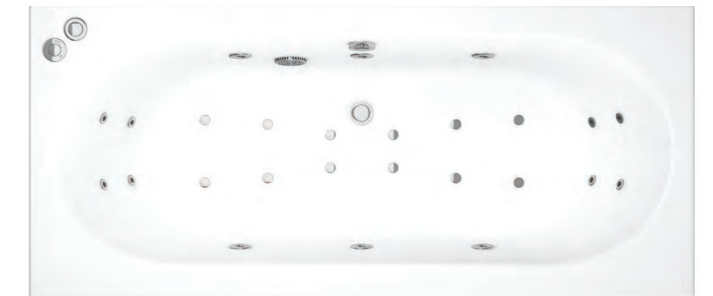

6 14 Jet Whirlpool with 12 Jet AirSpa System
3 midi jets, 4 mini jets, 12 jet AirSpa system - heated
154.XXC2 **£2,792**

Optional Extras

ONE LED light that can change colour (7 colours)
includes electronic control
154.XXLE **£351**

Electronic Upgrade for all systems
includes low water sensor
154.XXEU **£397**

Ozonator
154.XXOZ **£218**

Inline Heater for Whirlpool system
154.XXIH **£680**

All retail prices include VAT

All retail prices include VAT