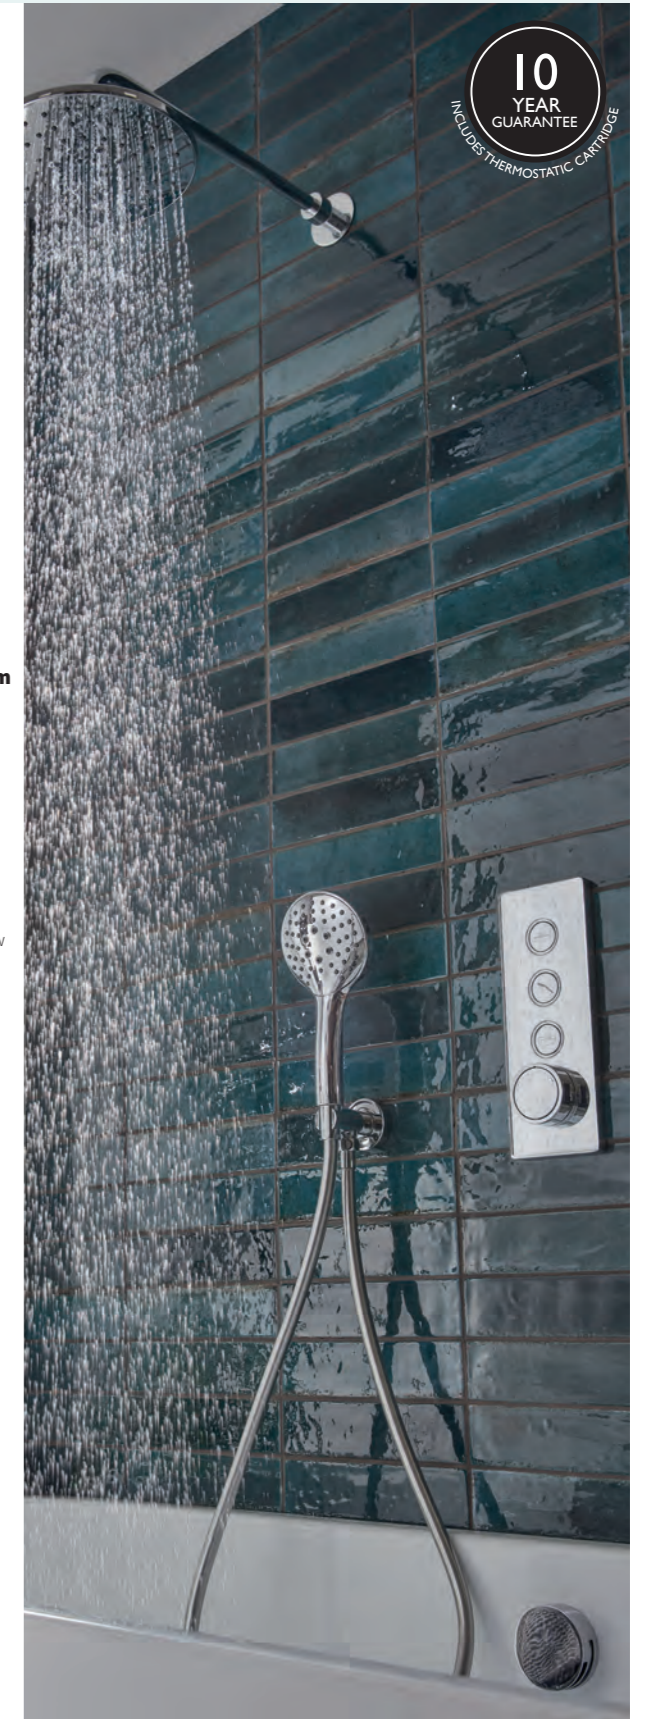

Axiom – Push Button Shower Systems - chrome and black

B

Axiom combines a sleek, concealed design with ergonomic push-button control that provides instant on-off activation. A central dial provides precise temperature control, while the thermostatic valve prevents scalding to ensure a safe shower for the whole family.

Axiom Single Function Shower System With Smartflow Bath Filler

- Separate flow and temperature controls including on/off button
- Anti-Scald thermostatic control for safe showering
- Smartflow bath overflow filler
- Minimum recommended pressure 1.0bar

Chrome 06.SAX2341 **£758**

Axiom Single Function Shower System With Overhead Shower

- Separate flow and temperature controls including on/off button
- 225mm overhead shower
- Anti-Scald thermostatic control for safe showering
- Minimum recommended pressure 1.0bar

Chrome 06.SAX2377 **£650**

Axiom Single Function Shower System With Riser Kit

- Separate flow and temperature controls including on/off button
- 110mm 3 function push button control shower handset
- Anti-Scald thermostatic control for safe showering
- Adjustable riser rail brackets to suit existing wall fixings
- Minimum recommended pressure 0.5bar

Chrome 06.SAX2316 **£725**

Axiom Dual Function Shower System With Riser Kit & Overhead Shower

- Separate flow and temperature controls including on/off button
- 225mm overhead shower (chrome SAX2516)
- 250mm stainless steel overhead shower (black SAX2762)
- 110mm 3 function push button control shower handset
- Anti-Scald thermostatic control for safe showering
- Adjustable riser rail brackets to suit existing wall fixings
- Includes easy fix brass shower arm and elbow
- Minimum recommended pressure 1.0bar

Chrome 06.SAX2516 **£999**
Black 06.SAX2762 **£1,050**