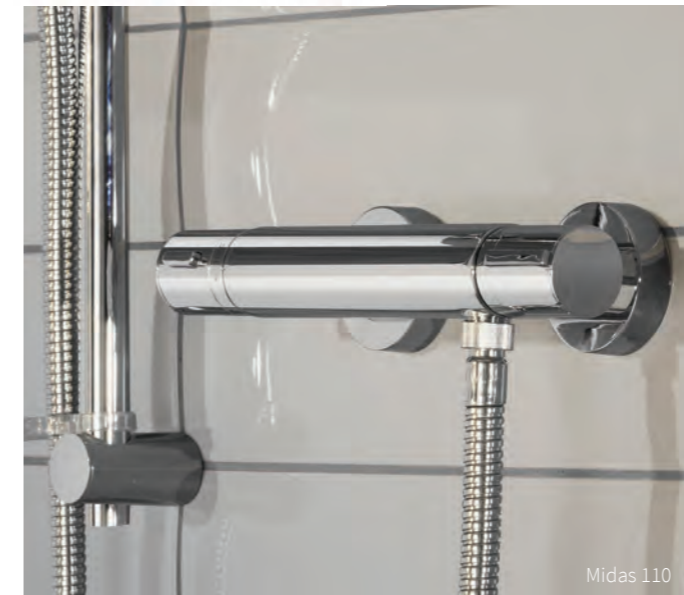

Brass valve with slimline space saving design

- Temperature override button for family-safe showering
- Integrated diverter for easy switching between, 102mm slimline shower head with 5 spray patterns and 245mm fixed drencher head
- smooth chrome hose
- Quality metal construction

Midas 220 - black

C

3

1 Midas 220 Bar Mixer Shower
with adjustable head
171.MD220SMB **£614**

2 Midas 220 Shower Column Mixer
with adjustable head
171.MD220SCMB **£864**

3 Midas 220 Bath Shower Mixer
with adjustable head
171.MD220BSMMB **£749**

1

Midas 220 - chrome

C

- Temperature override button for family-safe showering
- Diverter knob for easy switching between 105mm shower head with 4 spray patterns with eco mode and 230mm fixed drencher head
- Standard chrome hose
- Quality metal construction

4

5

6

4 Midas 220 Bar Mixer Shower
with adjustable head
171.MD220S **£539**

5 Midas 220 Shower Column Mixer
with adjustable head
171.MD220SC **£737**

6 Midas 220 Bath Shower Mixer
with adjustable head
171.MD220BSM **£638**

For Aqualisa brassware see page 434

All retail prices include VAT

Midas 110

Midas 100

Midas 110 - chrome

C

7

8

9

- Temperature override button for family-safe showering
- Diverter knob for easy switching between 105mm shower head with 4 spray patterns with eco mode and 215mm fixed drencher head
- standard chrome hose
- quality metal construction

7 Midas 110 Bar Mixer Shower
with adjustable head
171.MD110S **£366**

8 Midas 110 Shower Column Mixer
with adjustable head
171.MD110SC **£574**

9 Midas 110 Bath Shower Mixer
with adjustable head
171.MD110BSM **£520**

Midas 100 - chrome

C

10

11

Slim, stylish bar mixer and bath shower mixer range