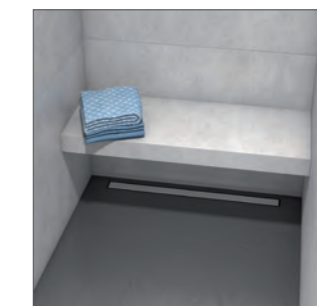

Required accessories		
wedi 610 adhesive & sealant - 310ml tube required no. of tubes marked in the above listing	164. WA	£26
wedi Self-adhesive reinforcement tape - 25m x 125mm (for reinforcing board joints for tiling)	164.WRT	£27