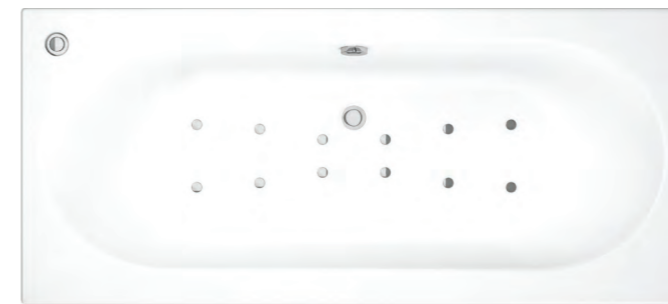

8 Jet System
4 midi jets down each side
154.XX8J **£1,086**