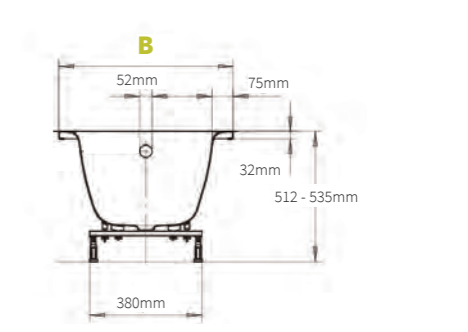

Eurowa Contract Single Ended Bath

A x B external Dimensions

1400 x 700mm 2TH	63.KB14PMW	£304
1400 x 700mm NTH	63.KB14NTH	£304
1500 x 700mm 2TH	63.KB15PMW	£294
1500 x 700mm NTH	63.KB15NTH	£294
1500 x 700mm twin grip 2TH	63.KB15TGW	£294
1500 x 700mm with anti-slip 2TH	63.KB15ASW	£299
1500 x 700mm twin grip with anti-slip 2TH	63.KB15TGASW	£299
1600 x 700mm 2TH	63.KB16PMW	£294
1600 x 700mm NTH	63.KB16NTH	£294
1600 x 700mm twin grip 2TH	63.KB16TGW	£294
1600 x 700mm with anti-slip 2TH	63.KB16ASW	£299
1600 x 700mm twin grip with anti-slip 2TH	63.KB16TGASW	£299
1700 x 700mm 2TH	63.KB17PMW	£294
1700 x 700mm twin grip 2TH	63.KB17TGW	£294
1700 x 700mm NTH	63.KB17NTH	£294
1700 x 700mm with anti-slip 2TH	63.KB17ASW	£299
1700 x 700mm twin grip with anti-slip 2TH	63.KB17TGASW	£299
Contract Tubular Grips (pair) 255mm centres ▲	46.GRK	£40
Feet	63.KF5039	£41