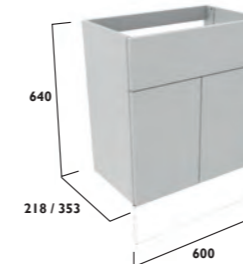

Legacy 600 Basin Unit with Fascia/Door Pack & Carcass (plinth is required for this unit)			
Door Finish	Carcass Finish	Standard Depth Unit Code	Slim Depth Unit Code
Mineral Blue	Oak	06.T3SC6LMB	06.T2SC6LMB
Flax	Oak	06.T3SC6LFX	06.T2SC6LFX
Metro Grey	Oak	06.T3SC6LMG	06.T2SC6LMG
Matt Dark Grey	Oak	06.T3SC6LMDG	06.T2SC6LMDG
Price		£435	£435