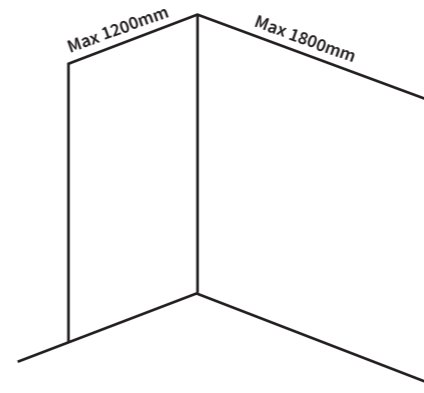

Price Group 1 152.B1	£1,035
Price Group 2 152.B2	£1,256
Price Group 3 152.B3 excluded finishes, see page 334	£1,366

Pack C - Large Corner

For large shower enclosures, wetrooms or baths up to 2400mm

Pack includes:
2 x 1200mm postformed panels
1 x 1200mm tongue & groove panel
3 tubes neutral Complete Adhesive
1 tube colour match Complete Sealant