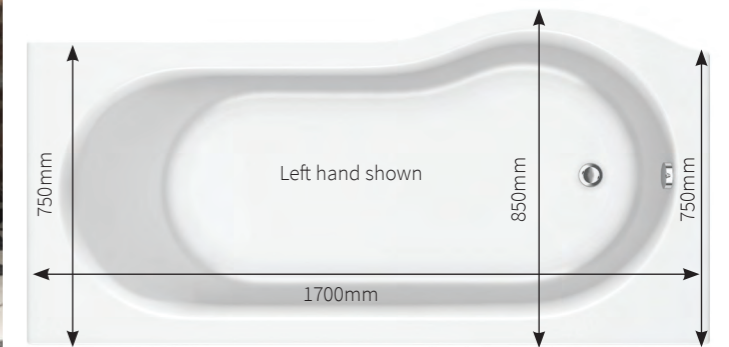

For Artesan bath panels, see page 254 - 255

All retail prices include VAT

All retail prices include VAT