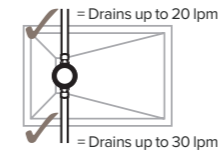

Important information

The shower tray - plumbing outlet - left and right

Right Hand (RH)