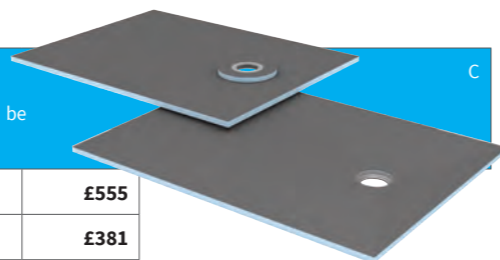

FUNDO SHOWER ELEMENTS - simple, safe & quick

Other sizes are available by special order

Fundo Ligno Plus - Floor element with point drain for timber floors

The flush-to-floor Fundo Ligno Plus shower element with its outer edges of just 20mm, is designed to be integrated into the existing wooden floor without the need to build up additional height.

1	1600 x 1000 x 23mm - offset drain (Suitable for use with Fundo top, see below)	164.LP1610	£555
1	1200 x 900 x 23mm - offset drain (Suitable for use with Fundo top, see below)	164.LP1290	£381