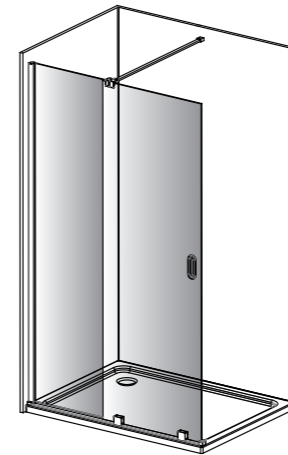

Hapi EV8 NEW

walk-in

Hapi EV8 – 2000mm high

B

1. **Key Features:**
2. 8mm toughend safety glass
   - 2000mm high
   - Silver, matt black, brushed brass
   - Generous adjustment
   - Concealed fixings
   - Ultra smooth and quiet slider operation, using stainless steel roller and round bottom rail
   - Dedicated side panel with magnetic profile to aid door closing
   - Clean easy protection
   - Lifetime guarantee

Fixing kit pack sold separately (includes wall profile, bracing bar and T piece)

- 1 x fixing kit
- 2 x glass panels
- 1 x sliding door pack