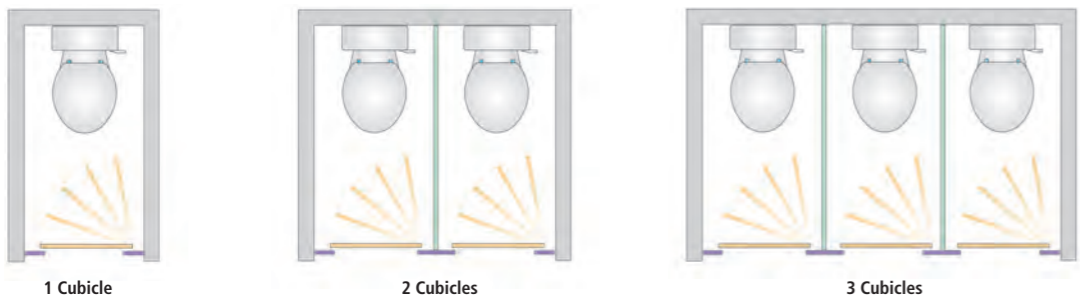

Enclosed between walls

No. Cubicles	Components required	Code	MFC Price
1	1CD + 1CDIP + 2CPIL1 + 2CPILIP + 1CHRN	132.E1	£1,417
2	1CP + 1CPIP + 2CD + 2CDIP + 2CPIL1 + 1CPIL2 + 3CPILIP + 1CHRN	132.E2	£3,122
3	2CP + 2CPIP + 3CD + 3CDIP + 2CPIL1 + 2CPIL2 + 4CPILIP + 1CHRN	132.E3	£4,818
4	3CP + 3CPIP + 4CD + 4CDIP + 2CPIL1 + 3CPIL2 + 5CPILIP + 2CHRN	132.E4	£6,739
5	4CP + 4CPIP + 5CD + 5CDIP + 2CPIL1 + 4CPIL2 + 6CPILIP + 2CHRN	132.E5	£8,815