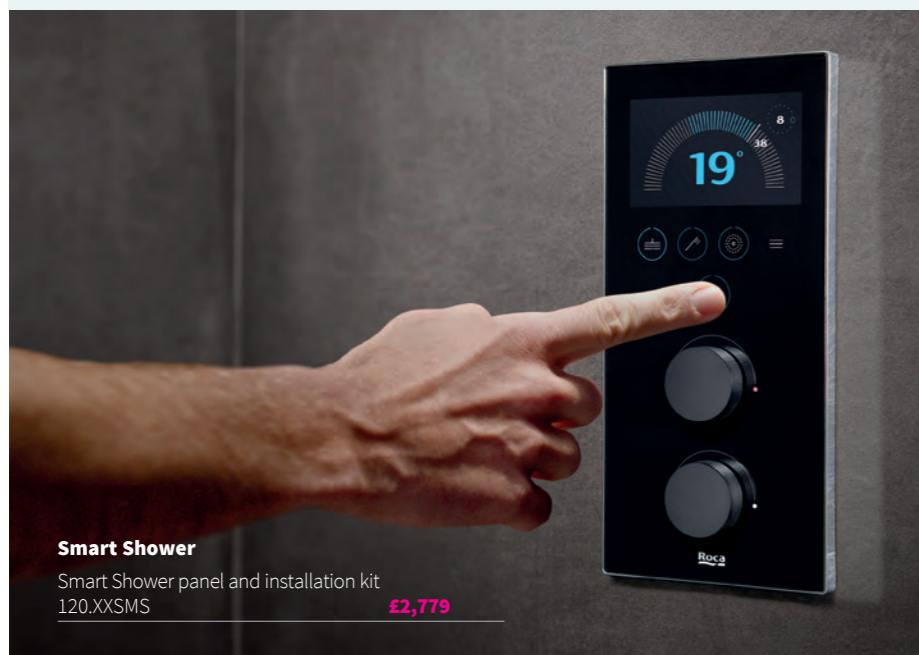

Band B

Smart Shower

Z/B/D

Smart Shower

Smart Shower panel and installation kit
120.XXSMS

£2,779