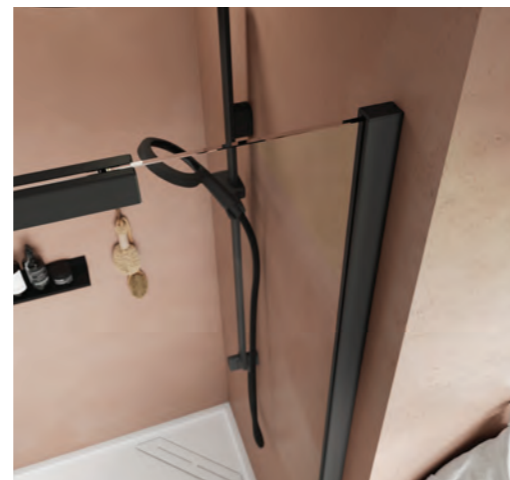

Corner codes & dimensions

Door Size	Product Code	Adjustment	Access	Chrome Price	Black Price
1000mm	24.P8SC10	970-990mm	400mm	£1,065	£1,119
1100mm	24.P8SC110	1070-1090mm	400mm	£1,113	£1,168
1200mm	24.P8SC120	1170-1190mm	500mm	£1,150	£1,207
1400mm	24.P8SC140	1370-1390mm	600mm	£1,234	£1,294
1500mm	24.P8SC150	1470-1490mm	600mm	£1,282	£1,342
1600mm	24.P8SC160	1570-1590mm	600mm	£1,330	£1,390
1700mm	24.P8SC170	1670-1690mm	600mm	£1,366	£1,426
1800mm	24.P8SC180	1770-1790mm	600mm	£1,408	£1,469