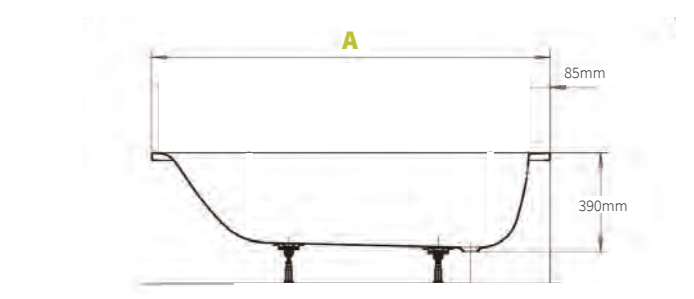

Eurowa

Feet and grips priced separately