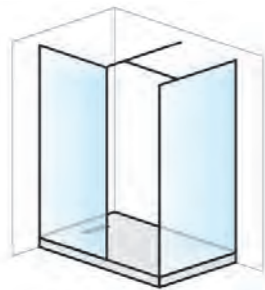

Corner with T Bracing Bar

- 2 x Glass Panels (up to 1000mm max.)
- 2 x Wall Profiles
- 1 x T Bracing Bar (Wall or Ceiling)