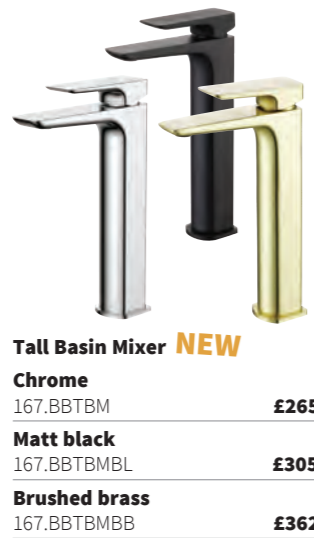

Tall Basin Mixer ^{NEW}

Chrome 167.BBTBM	£265
Matt black 167.BBTBML	£305
Brushed brass 167.BBTBMB	£362