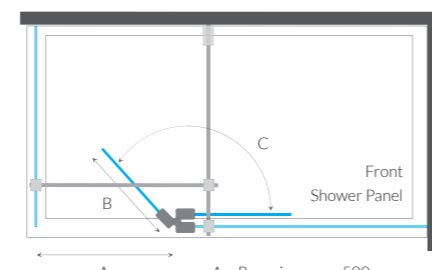

Fold Away Right Hand Hinged Deflector Panel

A = Rec min access 500mm
B = 300mm
C = 135° rotation stops at optimum position for maximum overspray protection

K KUDOS ultimate

Wetroom Fixing Components

Chrome Components

Description	Product Code	Price
Front Panel Fixing Kit Standard (1000mm) 1	24.UFPFK2	£181
Front Panel Fixing Kit (1500mm)	24.UFPFK215	£187
Side Panel Fixing Kit 2	24.USPFK2	£181
Wall Post for Flat Glass Panels 3	24.UWPK2	£72
Angled Fixing Kit (300mm) 4	24.USBC3	£144
Angled Fixing Kit (500mm)	24.USBC5	£181
Glass to Ceiling Fixing Kit 5	24.USGTC	£144

Matt Black Components

Description	Product Code	Price
Front Panel Fixing Kit Standard (1000mm)	24.UFPFK2MB	£187
Front Panel Fixing Kit (1500mm)	24.UFPFK215MB	£211
Side Panel Fixing Kit	24.USPFK2MB	£187
Wall Post for Flat Glass Panels	24.UWPK2MB	£77
Angled Fixing Kit (300mm)	24.USBC3MB	£156
Angled Fixing Kit (500mm)	24.USBC5MB	£193
Glass to Ceiling Fixing Kit	24.USGTCMB	£150

Brushed Nickel Components

Description	Product Code	Price
Front Panel Fixing Kit Standard (1000mm)	24.UFPFK2BRN	£229
Front Panel Fixing Kit (1500mm)	24.XXUFPFK215BRN	£241
Side Panel Fixing Kit	24.USPFK2BRN	£229
Wall Post for Flat Glass Panels	24.UWPK2BRN	£132
Angled Fixing Kit (300mm)	24.XXUSBC3BRN	£187
Glass to Ceiling Fixing Kit	24.USGTCBRN	£181

Brushed Gold Components

Description	Product Code	Price
Front Panel Fixing Kit Standard (1000mm)	24.UFPFK2BRG	£229
Front Panel Fixing Kit (1500mm)	24.UFPFK215BRG	£241
Side Panel Fixing Kit	24.USPFK2BRG	£229
Wall Post for Flat Glass Panels	24.UWPK2BRG	£132
Angled Fixing Kit (300mm)	24.USBC3BRG	£187
Angled Fixing Kit (500mm)	24.USBC5BRG	£335
Glass to Ceiling Fixing Kit	24.USGTCBRG	£181

Please Note: All prices include VAT