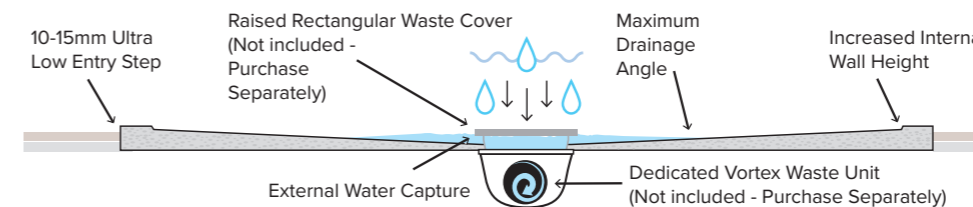

All retail prices include VAT

gel coated stone resin

The Elementary Anti-Slip is a unique, market leading shower tray.

Whereas many anti-slip products need their surfaces to be re-applied regularly, the TM25 Elementary Anti-Slip surface offers a permanent lifetime guarantee. The patent protected surface also provides almost twice the industry standard of slip resistance.

Easy to clean, preventing build-up of soap and limescale. This helps ensure the tray retains its anti-slip qualities over a lifetime.

size (mm)	Code	Leg pack	£
SQUARE			
700 x 700	118.DAS70T	A	£218
760 x 760	118.DAS76T	A	£220
800 x 800	118.DAS80T	A	£229
900 x 900	118.DAS90T	A	£241
1000 x 1000	118.DAS10	B	£330
Rectangle			
900 x 760	118.DAS976	A	£246
900 x 800	118.DAS98	A	£248
1000 x 800	118.DAS18T	B	£258
1000 x 900	118.DAS19	B	£270
1100 x 800	118.DAS118	B	£271
1100 x 900	118.DAS119	B	£274
1200 x 700	118.DAS127	B	£283
1200 x 760	118.DAS126	B	£276
1200 x 800	118.DAS128T	B	£277
1200 x 900	118.DAS129T	B	£287
1400 x 800	118.DAS148T	C	£456
1400 x 900	118.DAS149T	C	£462
1500 x 800	118.DAS158T	C	£460
1600 x 800	118.DAS168T	C	£478
1600 x 900	118.DAS169T	C	£483
1700 x 700	118.DAS177T	C	£535
1700 x 800	118.DAS178T	C	£538
1700 x 900	118.DAS179T	C	£567
Quadrant			
800 x 800	118.DASQ8T	D	£229
900 x 900	118.DASQ9T	D	£241
1000 x 1000	118.DASQ10	E	£330
1100 x 800	118.DASQ118	E	£320
1200 x 800	118.DASQ128	E	£341
1200 x 900	118.DASQ129	E	£347
90mm Waste & Cover			
Waste & Chrome Cover	118.WD90		£50
White (cover only)	118.D25WCW		£28
Black (cover only)	118.D25WCB		£28

New specifications

Leg & panel kits

Kit	Leg No.	Code	£
Kit A	5	118.DLPA	£107
Kit B	7	118.DLPB	£126
Kit C	8	118.DLPC	£139
Kit D	5	118.DLPD	£138
Kit E	6	118.DLPE	£152