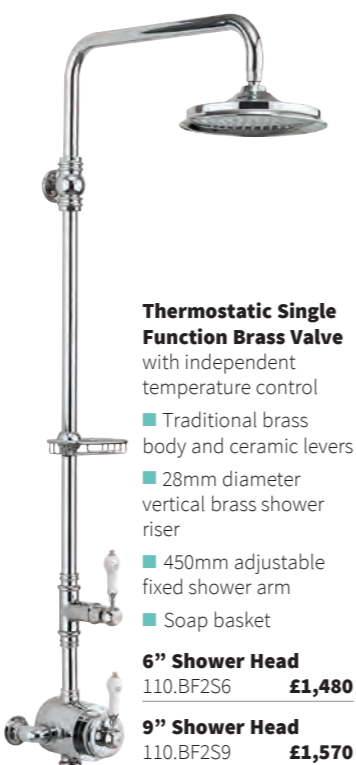

Thermostatic Single Function Brass Valve with independent temperature control

- Traditional brass body and ceramic levers
- 28mm diameter vertical brass shower riser
- 450mm adjustable fixed shower arm
- Soap basket

6" Shower Head 110.BF2S6	£1,480
9" Shower Head 110.BF2S9	£1,570
12" Shower Head 110.BF2S12	£1,624

Thermostatic Dual Function Brass Valve with 2 independent on/off controls and central temperature control

- Traditional brass body and ceramic levers
- Fixed cradle, 1500mm shower hose and handset with ceramic handle
- 28mm diameter vertical brass shower riser
- 450mm adjustable fixed shower arm
- Soap basket

6" Shower Head 110.BF3S6	£1,780
9" Shower Head 110.BF3S9	£1,870
12" Shower Head 110.BF3S12	£1,924

For Burlington brassware see pages 414 - 418

All retail prices include VAT

traditional exposed

Eden - chrome with white or black C/G/B