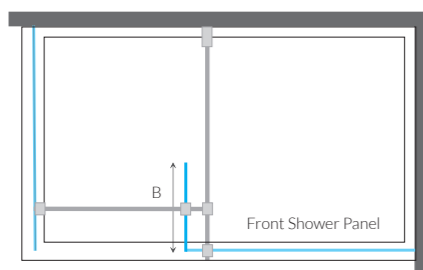

Fixed Deflector Panel

A = Rec min access 500mm
B = 265mm