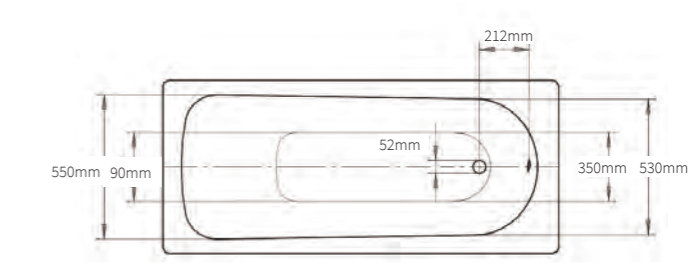

Eurowa Contract Single Ended Bath

A x B external Dimensions

1400 x 700mm 2TH	63.KB14PMW	£304
1400 x 700mm NTH	63.KB14NTH	£304
1500 x 700mm 2TH	63.KB15PMW	£294
1500 x 700mm NTH	63.KB15NTH	£294
1500 x 700mm twin grip 2TH	63.KB15TGW	£294
1500 x 700mm with anti-slip 2TH	63.KB15ASW	£299
1500 x 700mm twin grip with anti-slip 2TH	63.KB15TGASW	£299
1600 x 700mm 2TH	63.KB16PMW	£294
1600 x 700mm NTH	63.KB16NTH	£294
1600 x 700mm twin grip 2TH	63.KB16TGW	£294
1600 x 700mm with anti-slip 2TH	63.KB16ASW	£299
1600 x 700mm twin grip with anti-slip 2TH	63.KB16TGASW	£299
1700 x 700mm 2TH	63.KB17PMW	£294
1700 x 700mm twin grip 2TH	63.KB17TGW	£294
1700 x 700mm NTH	63.KB17NTH	£294
1700 x 700mm with anti-slip 2TH	63.KB17ASW	£299
1700 x 700mm twin grip with anti-slip 2TH	63.KB17TGASW	£299
Contract Tubular Grips (pair) 255mm centres ▲	46.GRK	£40
Feet	63.KF5039	£41