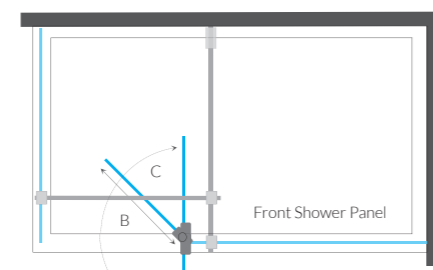

Standard Right Hand Hinged Deflector Panel

A = Rec min access 500mm
B = 300mm or 400mm
C = 180° rotation for easy access