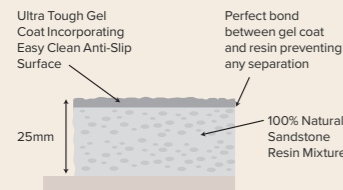

SIZE (MM)	CODE	£
Square		
700 x 700	118.S2570AS	£335
900 x 900	118.S2590AS	£362
Rectangle		
1000 x 800	118.S2518AS	£368
1200 x 800	118.S25128AS	£406
1200 x 900	118.S25129AS	£421
1400 x 800	118.S25148AS	£596
1400 x 900	118.S25149AS	£604
1500 x 800	118.S25158AS	£601
1600 x 800	118.S25168AS	£625
1600 x 900	118.S25169AS	£632
1700 x 800	118.S25178AS	£650
1700 x 900	118.S25179AS	£664
Quadrant		
900 x 900	118.S25Q9AS	£362