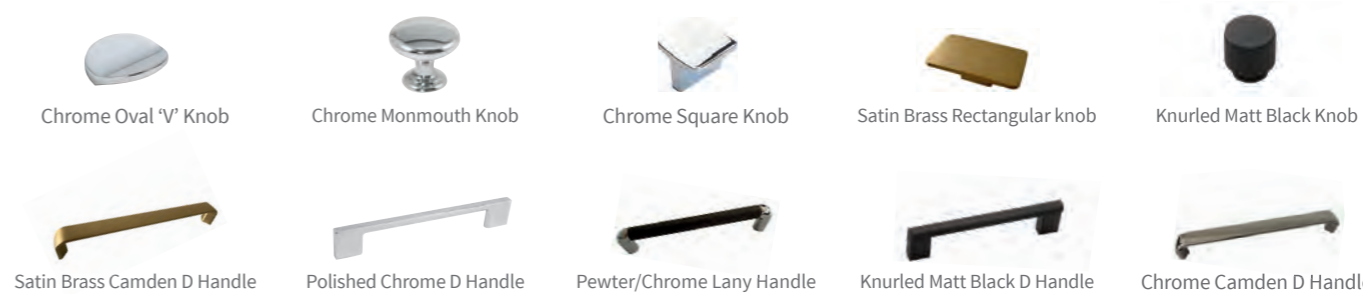

made to order

Three wood finishes with light grey carcase **Price band 1**

14 day lead time

Exel B/C

Natural Halifax Oak

White Halifax Oak

Handle options - see page 110

Front and Carcase Colours