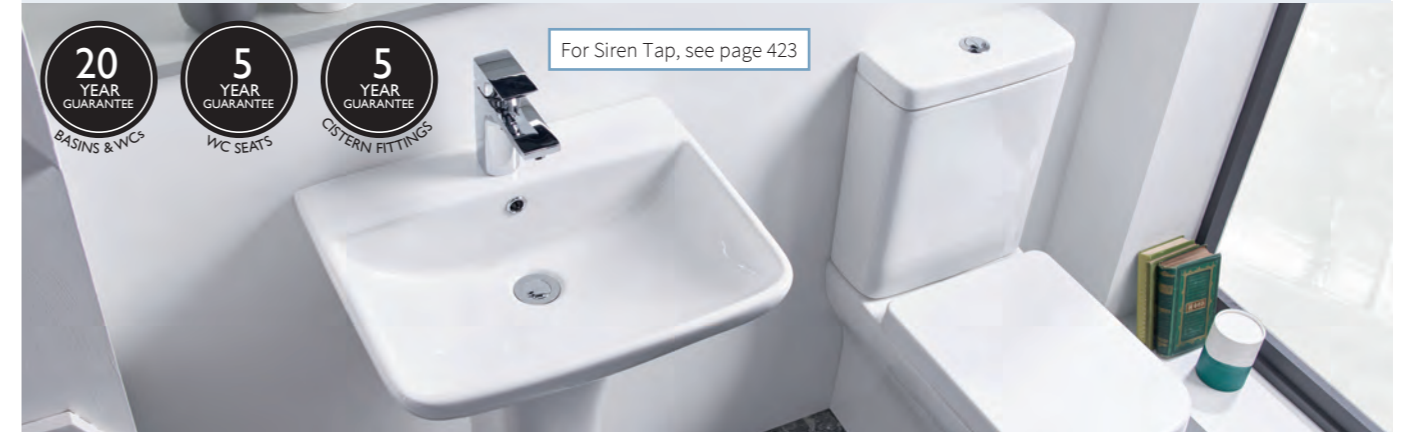

All retail prices include VAT

Structure

B

For Siren Tap, see page 423

- 1 Fully Enclosed Close Coupled Pan** 640mm projection
06.PF450S **£384**
- 2 Open Back Close Coupled Pan** 640mm projection
06.P450S **£370**
- 3 Comfort Height Fully Enclosed Close Coupled Pan** 630mm projection
06.PC450S **£432**
- 4 Comfort Height Open Back Close Coupled Pan** 630mm projection
06.PC455S **£403**
- 5 Close Coupled Cistern** 4.5/3L
06.C450S **£176**
- 6 Comfort Height Back To Wall Pan** 515mm projection
06.BTWC450S **£360**
- 7 Back To Wall Pan** 515mm projection (upgrade to BTW475S)
06.XXBTW450S **£328**
- 8 Short Projection Rimless Back To Wall Pan** 475mm projection
06.BTW475S **£269**
- 9 Wall Hung Pan** 505mm projection
06.WH450S **£373**
- 10 Wrap Over Standard Seat**
06.TS450S **£96**
- 11 Slim Soft Close Seat**
06.TS451S **£96**
- 12 550 Slim Basin 1TH**
06.SB450S **£202**
- 13 Pedestal - (For use with 550 basin)**
06.PE450S **£91**