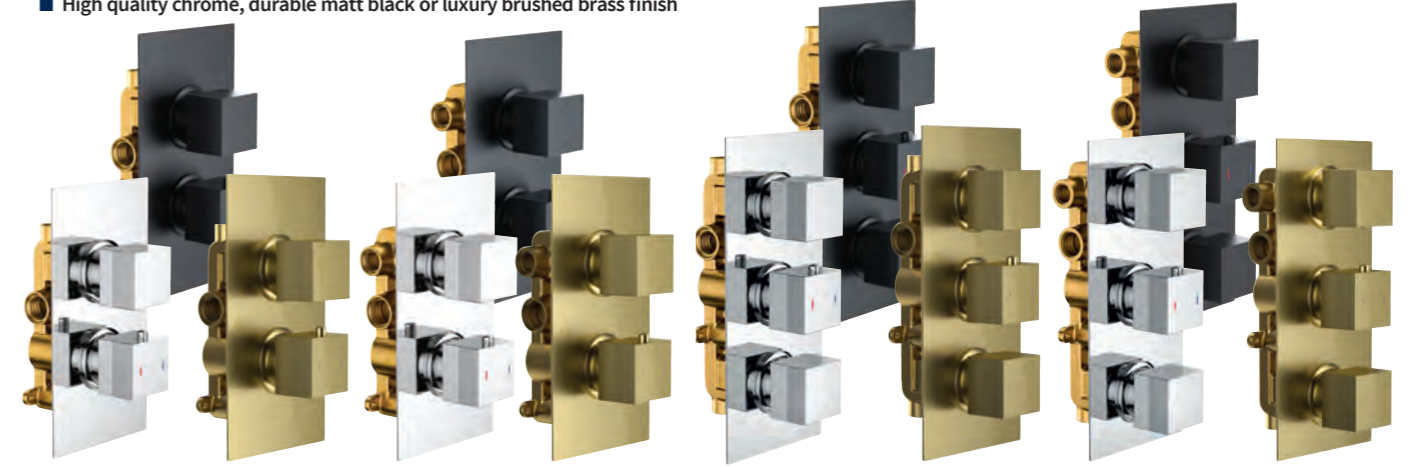

Single Outlet, Two Controls Concealed Thermostatic Valve stainless steel wall plate with square zinc alloy handles	Double Outlet, Two Controls Concealed Thermostatic Valve stainless steel wall plate with square zinc alloy handles	Double Outlet, Three Controls Concealed Thermostatic Valve stainless steel wall plate with square zinc alloy handles	Triple Outlet, Three Controls Concealed Thermostatic Valve stainless steel wall plate with square zinc alloy handles
Chrome 167.BB1TSV £246	Chrome 167.BB2TSV £279	Chrome 167.BB3TSV £342	Chrome 167.BB33TSV £342
Matt black 167.BB1TSVBL £284	Matt black 167.BB2TSVBL £321	Matt black 167.BB3TSVBL £393	Matt black 167.BB33TSVBL £393
Brushed brass 167.BB1TSVBB £318	Brushed brass 167.BB2TSVBB £359	Brushed brass 167.BB3TSVBB £416	Brushed brass 167.BB33TSVBB £441