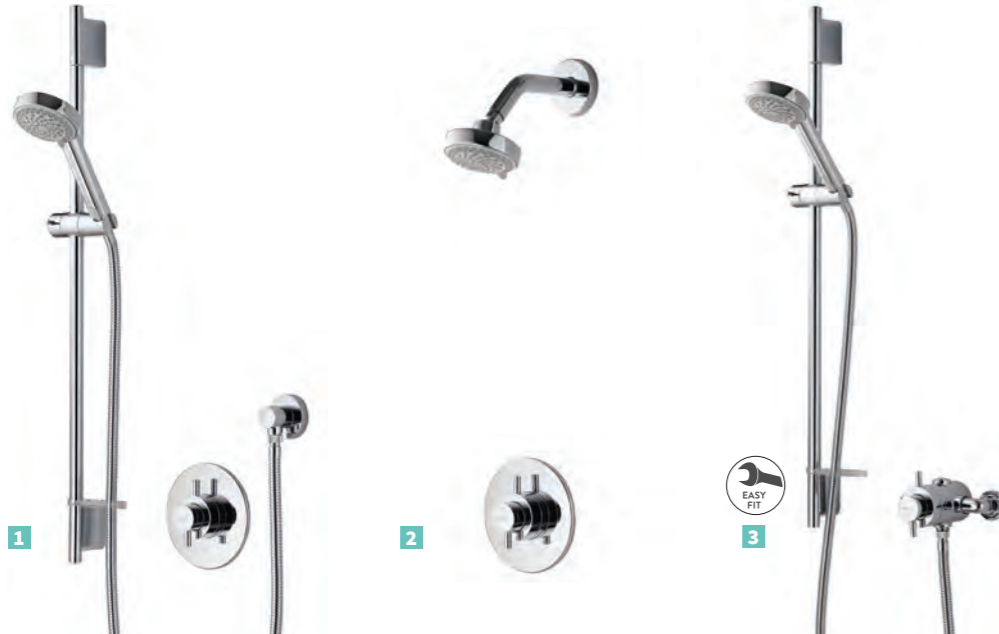

- Luxury brass valves with chrome finish
- Dual lever for effective flow and temperature control
- Generous proportioned 105mm Harmony showerhead with 4 impressive spray patterns
- ECO spray setting delivers up to 25% water saving
- Easy clean nozzles
- Suits all approved domestic UK water systems