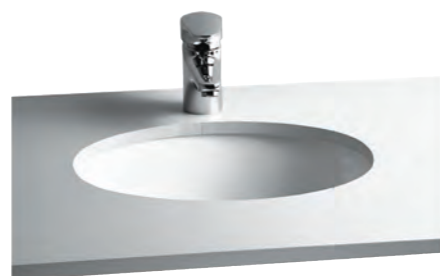

Low Level HO Pan
460mm projection
Ref: 6858L003-0891
76.COLP **£73**

Contract Low Level Cistern
side inlet, excl. fittings
Ref: 6415L003-0891
76.COLC **£86**

Dudley Low Level Cistern Fittings
incl. lever
46.PACKVITLL **£44**

585 x 450mm
unglazed Rim
Ref: 6069B003-0012
76.UCVB **£155**

B

468

All retail prices include VAT

Roca

everyday