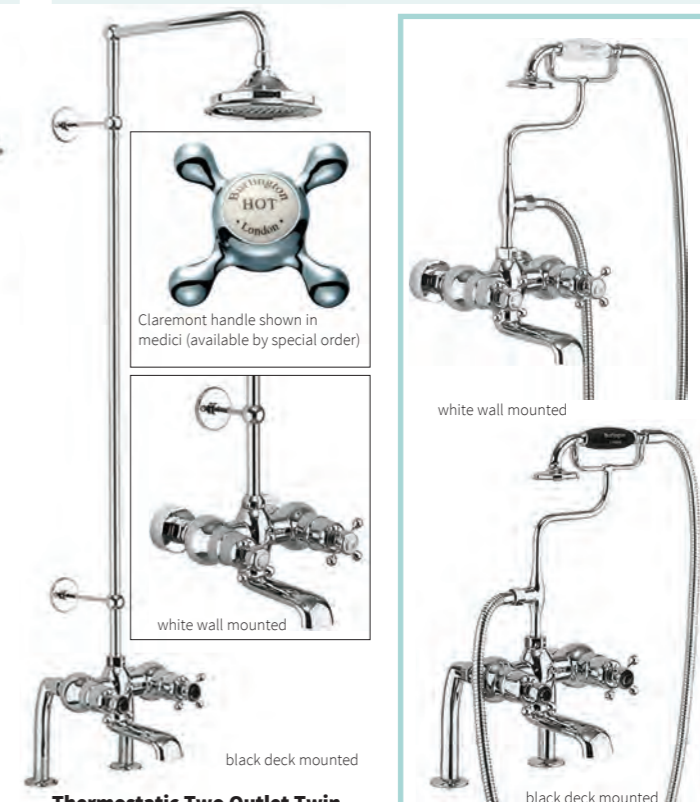

white wall mounted

black deck mounted

white wall mounted

black deck mounted

Thermostatic Two Outlet Twin Control Bath Shower Mixer Valve with independent flow diverter and temperature controls

- Traditional brass body and Claremont handles with ceramic indices
- Brass bath spout with swivel function
- 18mmØ vertical brass shower riser
- 355mm adjustable swivel shower arm

Deck Mounted White Ceramic	
6" Shower Head 110.BT2DS6	£1,429
9" Shower Head 110.BT2DS9	£1,519
12" Shower Head 110.BT2DS12	£1,573

Wall Mounted White Ceramic	
6" Shower Head 110.BT2WS6	£1,373
9" Shower Head 110.BT2WS9	£1,463
12" Shower Head 110.BT2WS12	£1,517

Deck Mounted Black Ceramic	
6" Shower Head 110.BT2DS6BLA	£1,469
9" Shower Head 110.BT2DS9BLA	£1,559
12" Shower Head 110.BT2DS12BLA	£1,613

Medici available by special order

Wall Mounted Black Ceramic	
6" Shower Head 110.BT2WS6BLA	£1,413
9" Shower Head 110.BT2WS9BLA	£1,503
12" Shower Head 110.BT2WS12BLA	£1,557

Medici available by special order