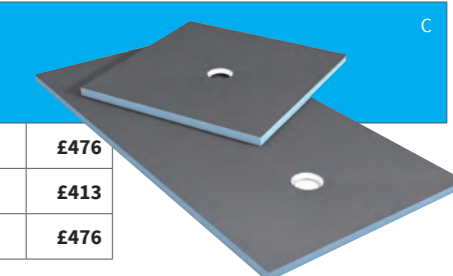

Fundo Primo - Floor element with point drain

The founding member of the Fundo System, the Fundo Primo shower element has been tried and tested by industry professionals for over three decades. It can be installed on practically any substrate.

1	1800 x 900 x 40mm - offset drain (Suitable for use with Fundo top, see page XXX)	164.P1890	£476
1	1200 x 900 x 40mm - central drain (Suitable for use with Fundo top, see page XXX)	164.P129C	£413
1	1800 x 900 x 40mm - central drain	164.P189C	£476