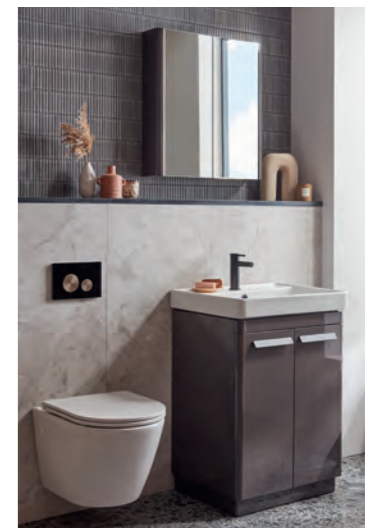

Illuminated & non illuminated colour matched cabinets available. See page 211 for full details

Compass Furniture Collection - soft close doors and drawers. gloss white, gloss grey, gloss clay & oxford blue

450 Wall Hung Unit & Basin
440w x 550h x 273dmm
1 Door Unit - reversible

Gloss White 06.CM450WW	£279
Gloss Light Grey 06.CM450WG	£279
Gloss Clay 06.CM450WC	£279
Oxford Blue 06.CM450WOB	£279
Basin 06.CM450C	£146

500 Wall Hung Unit & Basin
500w x 450h x 420dmm
1 Drawer Unit

Gloss White 06.CM500WW	£416
Gloss Light Grey 06.CM500WG	£416
Gloss Clay 06.CM500WC	£416
Oxford Blue 06.CM500WOB	£416
Basin 06.CM500C	£154

600 Wall Hung Unit & Basin
600w x 460h x 475dmm
1 Drawer Unit

Gloss White 06.CM600WW	£426
Gloss Light Grey 06.CM600WG	£426
Gloss Clay 06.CM600WC	£426
Oxford Blue 06.CM600WOB	£426
Basin 06.CM600C	£192

800 Wall Hung Unit & Basin
800w x 460h x 475dmm
1 Drawer Unit

Gloss White 06.CM800WW	£476
Gloss Light Grey 06.CM800WG	£476
Gloss Clay 06.CM800WC	£476
Oxford Blue 06.CM800WOB	£476
Basin 06.CM800C	£269