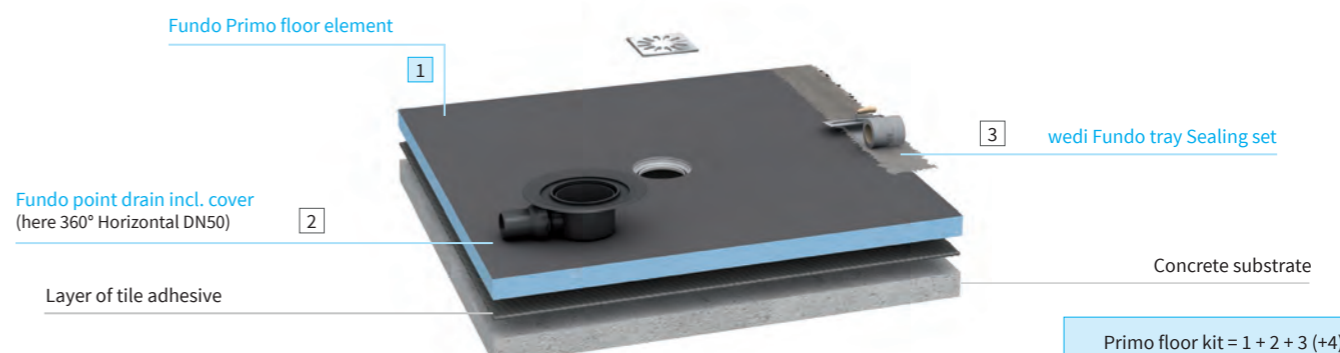

Fundo Primo - Floor element with point drain

The founding member of the Fundo System, the Fundo Primo shower element has been tried and tested by industry professionals for over three decades. It can be installed on practically any substrate.

1	1800 x 900 x 40mm - offset drain (Suitable for use with Fundo top, see page XXX)	164.P1890	£476
1	1200 x 900 x 40mm - central drain (Suitable for use with Fundo top, see page XXX)	164.P129C	£413
1	1800 x 900 x 40mm - central drain	164.P189C	£476