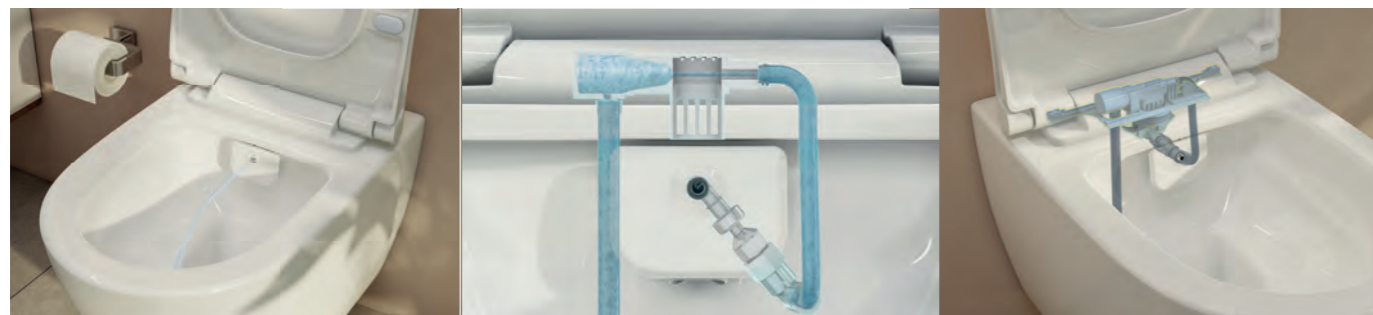

All retail prices include VAT

Toilets with an integrated bidet function provide gentle and thorough personal water based cleaning whilst also reducing toilet paper usage.

Aquacare is part of the M-Line and Integra collections and comes with a choice of either an integrated thermostatic stop valve or a non-thermostatic wall-mounted stop valve. Vitra Aquacare, with the uniquely designed, integrated air-breaker protects the household supply of drinking water from contamination, in accordance with the DIN EN1717 regulations, as well as the protection of a DVGW approval. Sold as a complete set, installing an Aquacare toilet is fast and simple.

The integrated air-breaker requires no electrical connection and works purely from hydraulic action within the air-breaker. Five patents have been granted for the Vitra Aquacare technology.

■ Rim-ex ■ Thermostatic and non-thermostatic options ■ Integrated (within the WC) and wall mounted stop valve options with M Line ■ Soft close seat ■ Can be used with Vitrus ■ Compliant with EN1717 ■ Excluding frame, see page 72

Integra
540mm projection

Integra
for use with wall mounted stop valve
76.ACEWC **£608**

Stop valve

Round
including concealed part
76.XXA41457 + 76.XXA41455 **£131**

Square
including concealed part
76.XXA41456 + 76.XXA41455 **£131**

M-Line Sanitaryware

Z/B

Featuring clean lines and curved edges, M-Line is the unique combination of high design with intelligent thinking, with its features to promote good hygiene. Designed in a simple refreshing open style, M-Line will coordinate with a wide range of interior finishes.