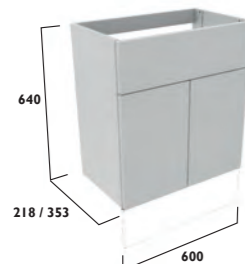

Calm 600 Basin Unit with Fascia/Door Pack & Carcass (plinth is required for this unit)			
Door Finish	Carcass Finish	Standard Depth Unit Code	Slim Depth Unit Code
Mineral Blue	Graphite	06.T3SC6CMB	06.T2SC6CMB
Matt Dark Grey	Graphite	06.T3SC6CMDG	06.T2SC6CMDG
Gloss White	White	06.T3SC6CGW	06.T2SC6CGW
Gloss Light Grey	Graphite	06.T3SC6CGLG	06.T2SC6CGLG
Price		£435	£435