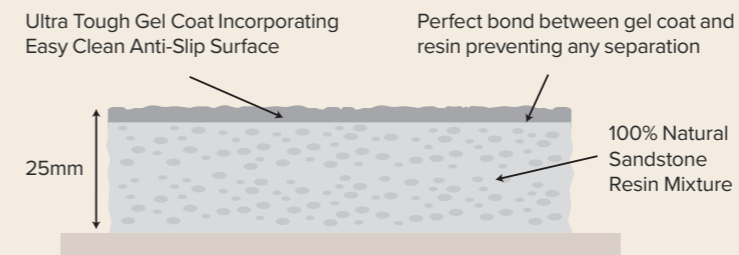

All retail prices include VAT

gel coated stone resin

The Elementary Anti-Slip is a unique, market leading shower tray.

Whereas many anti-slip products need their surfaces to be re-applied regularly, the TM25 Elementary Anti-Slip surface offers a permanent lifetime guarantee. The patent protected surface also provides almost twice the industry standard of slip resistance.

Easy to clean, preventing build-up of soap and limescale. This helps ensure the tray retains its anti-slip qualities over a lifetime.

size (mm)	Code	Leg pack	£
SQUARE			
700 x 700	118.DAS70T	A	£218
760 x 760	118.DAS76T	A	£220
800 x 800	118.DAS80T	A	£229
900 x 900	118.DAS90T	A	£241
1000 x 1000	118.DAS10	B	£330
Rectangle			
900 x 760	118.DAS976	A	£246
900 x 800	118.DAS98	A	£248
1000 x 800	118.DAS18T	B	£258
1000 x 900	118.DAS19	B	£270
1100 x 800	118.DAS118	B	£271
1100 x 900	118.DAS119	B	£274
1200 x 700	118.DAS127	B	£283
1200 x 760	118.DAS126	B	£276
1200 x 800	118.DAS128T	B	£277
1200 x 900	118.DAS129T	B	£287
1400 x 800	118.DAS148T	C	£456
1400 x 900	118.DAS149T	C	£462
1500 x 800	118.DAS158T	C	£460
1600 x 800	118.DAS168T	C	£478
1600 x 900	118.DAS169T	C	£483
1700 x 700	118.DAS177T	C	£535
1700 x 800	118.DAS178T	C	£538
1700 x 900	118.DAS179T	C	£567
Quadrant			
800 x 800	118.DASQ8T	D	£229
900 x 900	118.DASQ9T	D	£241
1000 x 1000	118.DASQ10	E	£330
1100 x 800	118.DASQ118	E	£320
1200 x 800	118.DASQ128	E	£341
1200 x 900	118.DASQ129	E	£347
90mm Waste & Cover			
Waste & Chrome Cover	118.WD90		£50
White (cover only)	118.D25WCW		£28
Black (cover only)	118.D25WCB		£28

New specifications

Leg & panel kits

Kit	Leg No.	Code	£
Kit A	5	118.DLPA	£107
Kit B	7	118.DLPB	£126
Kit C	8	118.DLPC	£139
Kit D	5	118.DLPD	£138
Kit E	6	118.DLPE	£152