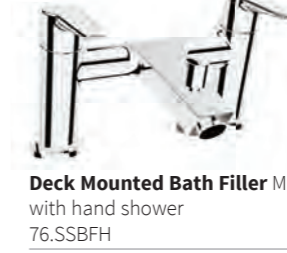

Basin Mixer with Swivel Spout LP
76.SSBMS **£122**

Deck Mounted Bath Shower Mixer MP with hand shower
76.SSBSMD **£242**

Deck Mounted Bath Filler MP without hand shower
76.SSBF **£303**

Wall Mounted Bath Shower Mixer MP with diverter for hand shower (not incl.)
76.SSBSMW **£132**

Deck Mounted Bath Filler MP with hand shower
76.SSBFH **£363**