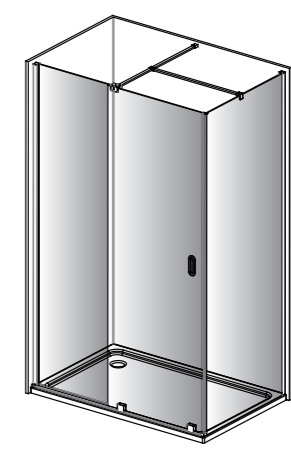

- 1 x fixing kit
- 2 x glass panels
- 1 x sliding door pack
- 1 x side panel
- 1 x side panel fixing pack

11 Size combinations from 1000mm to 2000mm

Size	Description	Adjustment in Recess	Aperture
1000mm	Combined Wetroom Glass 500mm + 600mm	970-990	375
1100mm	Combined Wetroom Glass 600mm + 600mm	1070-1090	475
1200mm	Combined Wetroom Glass 600mm + 700mm	1170-1170	475
1300mm	Combined Wetroom Glass 700mm + 700mm	1270-1290	575
1400mm	Combined Wetroom Glass 700mm + 800mm	1370-1390	575
1500mm	Combined Wetroom Glass 800mm + 800mm	1470-1490	675
1600mm	Combined Wetroom Glass 800mm + 900mm	1570-1590	675
1700mm	Combined Wetroom Glass 900mm + 900mm	1670-1690	775
1800mm	Combined Wetroom Glass 900mm + 1000mm	1770-1790	775
1900mm	Combined Wetroom Glass 1000mm + 1000mm	1870-1890	875
2000mm	Combined Wetroom Glass 1000mm + 1100mm	1970-1990	875

2 Hapi8 Wetroom – Clear Glass

500mm	174.W8650	£210
600mm	174.W8241	£222
700mm	174.W8651	£230
800mm	174.W8653	£271
900mm	174.W8654	£291
1000mm	174.W8655	£295
1100mm	174.W8656	£312

5 Side Panels – Clear Glass only

700mm	174.EV08SG700	£180
760mm	174.EV08SG760	£192
800mm	174.EV08SG800	£216
900mm	174.EV08SG900	£222

6 Side Panel Fixing Packs

includes wall profile, clamp and closing seal

Chrome	174.EV08MP3	£211
Matt Black	174.EV08MP3BLK	£236
Brushed Brass	174.EV08MP3BRS	£295

Accessories

1 Fixing Kit

includes wall profile, bracing bar and T piece

Silver	174.W8661S	£85
Matt Black	174.W8661BLK	£138
Brushed Brass	174.W8661BRS	£155

3 Sliding Door Packs

includes handle, bottom rail (2000mm) and fixings

Silver	174.EV08MP1	£330
Matt Black	174.EV08MP1BLK	£356
Brushed Brass	174.EV08MP1BRS	£422

4 Optional Closing Seal for Recess Installation

Clear	174.EV08MP2	£73