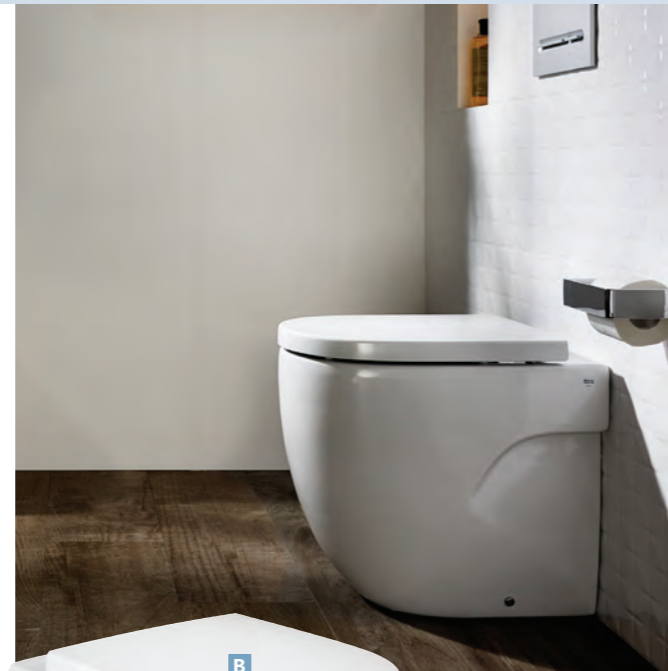

B Meridian-N Luxury Rimless Wall Hung Pan
Suitable for use with seat B with hidden fixation, 560mm projection
120.MRWHP **£704**

B Meridian-N Luxury Soft Close Seat
120.MSCS **£212**

C Meridian-N Slim Seat
120.MSSCS **£212**