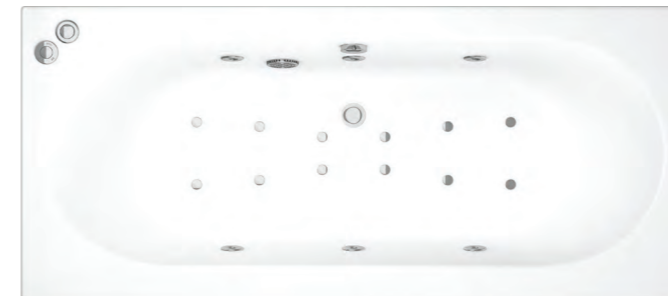

5 6 Jet Whirlpool with 12 Jet AirSpa System
3 midi jets down each side, 12 jet AirSpa system - heated
154.XXC1 **£2,203**