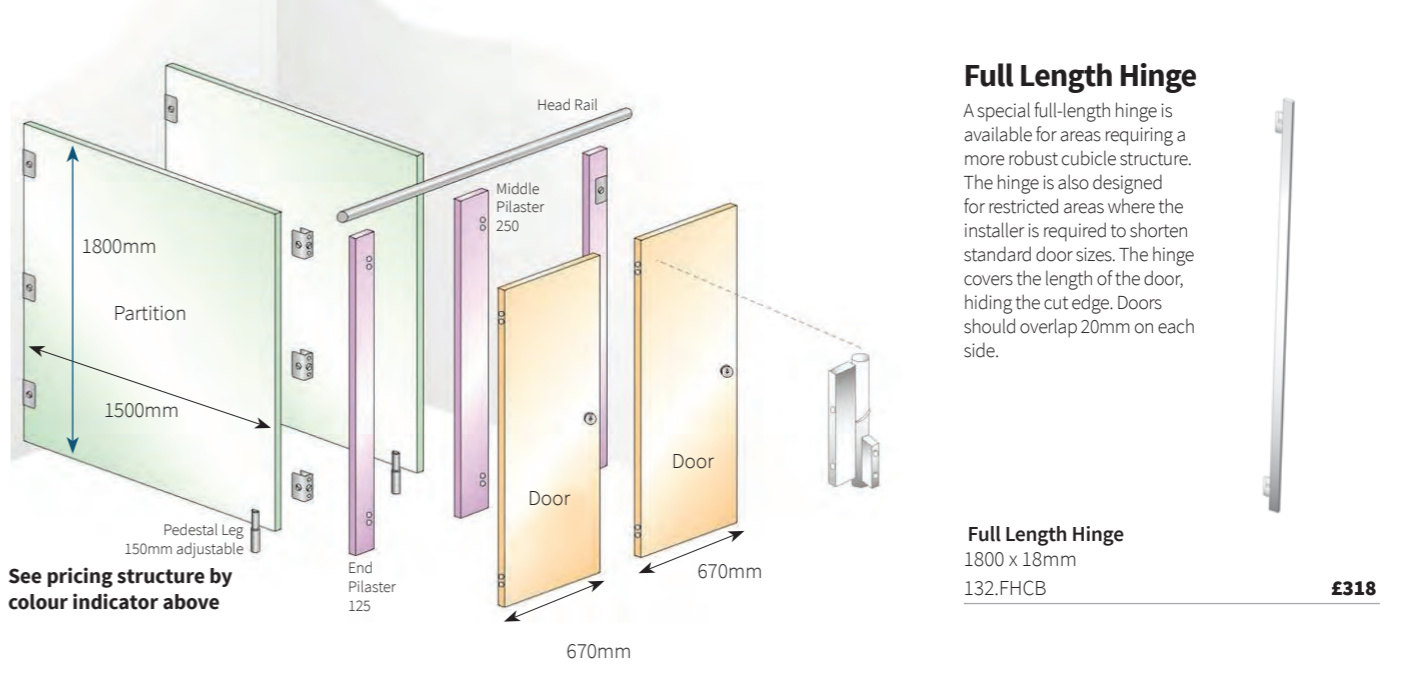

See pricing structure by colour indicator above

Full Length Hinge
A special full-length hinge is available for areas requiring a more robust cubicle structure. The hinge is also designed for restricted areas where the installer is required to shorten standard door sizes. The hinge covers the length of the door, hiding the cut edge. Doors should overlap 20mm on each side.
Full Length Hinge
1800 x 18mm
132.FHCB **£318**