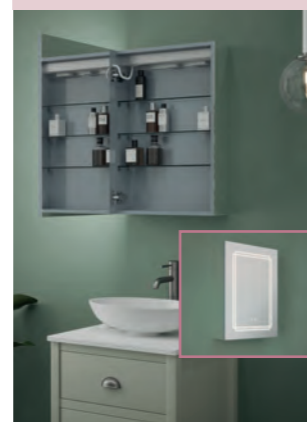

Calgary Single Cabinet

■ Tunable white (warm/natural/cool white)
■ 500mm (W) x 700mm (H)
■ Shaver socket
■ USB Charging port ■ IP44 Rated
■ Diffused border
■ Touch sensor x 2
■ Dimmable ■ Demister ■ 240V power supply ■ 600mm cable length
■ 5-year guarantee

04.SY9036S

£482

■ Shaver socket ■ Bluetooth Speaker
■ USB & Wireless Charging ports