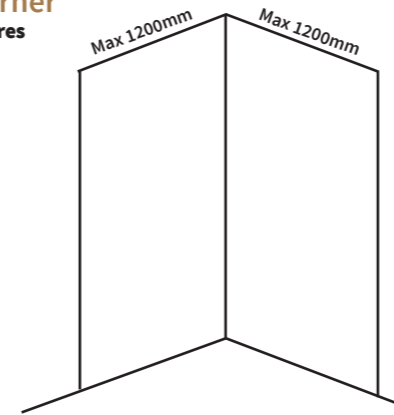

Price Group 1 152.A1	£823
Price Group 2 152.A2	£1,005
Price Group 3 152.A3	£1,089

Pack B - Medium Corner

For medium shower enclosures, wetrooms or baths up to 1800mm

Pack includes:
2 x 1200mm postformed panels
1 x 600mm tongue & groove panel
3 tubes neutral Complete Adhesive
1 tube colour match Complete Sealant