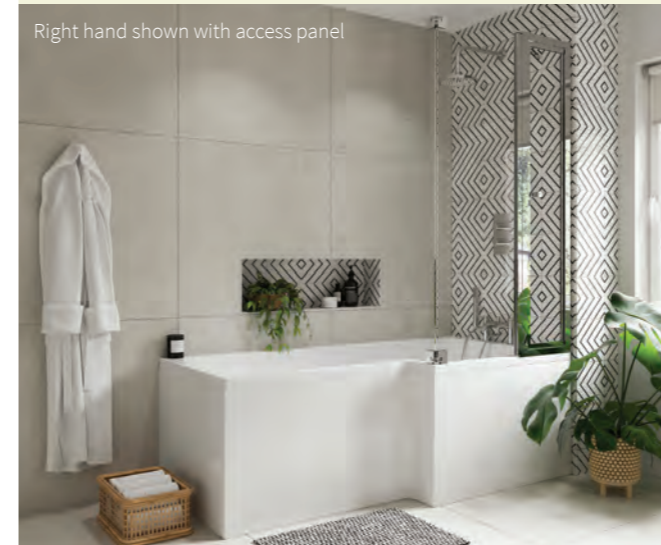

EcoSquare Shower Bath

Right hand 1700 x 700mm (850mm at widest point)	124.CGR18	£665
Ecosquare Screen with Access Panel left or right hand	124.BS8	£639
Ecosquare Front Panel	124.R18F	£265
Ecosquare End Panel	124.R27E	£105

Complete with bath, front panel and bath screen

Right hand	124.ES17R	£1,569

All retail prices include VAT

WSL While stocks last