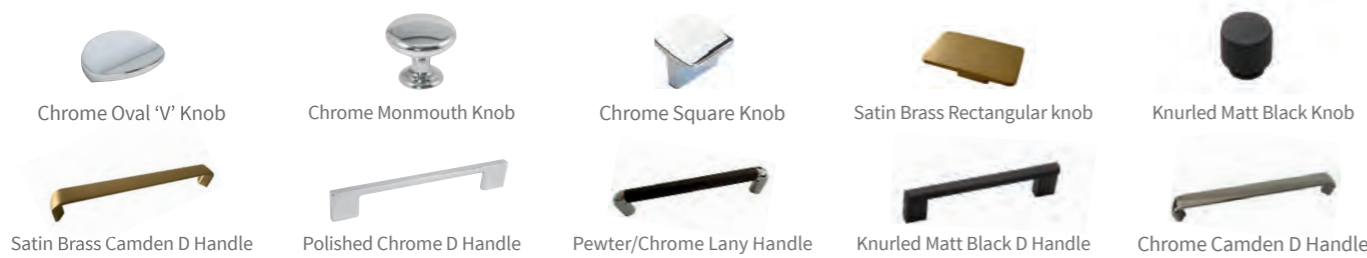

made to order

Fourteen finishes and matching carcase **Price band 0**

14 day lead time

Novo B/C

Handle options - see page 110

Front and Carcase Colours

Door profile
Slab

Door Thickness
18mm

Construction
MFC materials with matching reverse and 1mm ABS matching edge. All woodgrains in Novo finishes run vertically.

Carcase
All colours come on a matching carcase as standard in the Novo range.

made to order

Five finishes with matching carcase **Price band 0**

14 day lead time

Remo B/C

Handle options - see page 110

Front and Carcase Colours

Door profile
Slab

Construction
MFC materials with matching reverse and 1mm ABS matching edge.

Door Thickness
18mm

Carcase
All colours come on a matching carcase as standard in the Remo range.