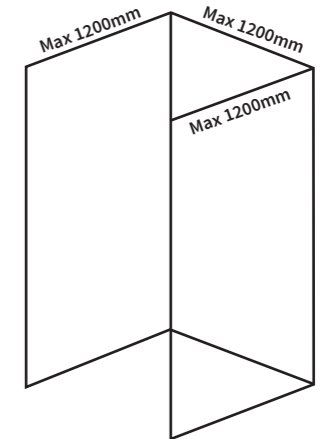

Price Group 1 152.D1	£1,216
Price Group 2 152.D2	£1,488
Price Group 3 152.D3	£1,614

Pack E - Medium Recess

For medium shower enclosures, wetrooms or baths up to 1800mm

Pack includes:
2 x 1200mm postformed panels
1 x 1200mm tongue & groove panel
1 x 600mm tongue & groove panel
4 tubes neutral Complete Adhesive
1 tube colour match Complete Sealant