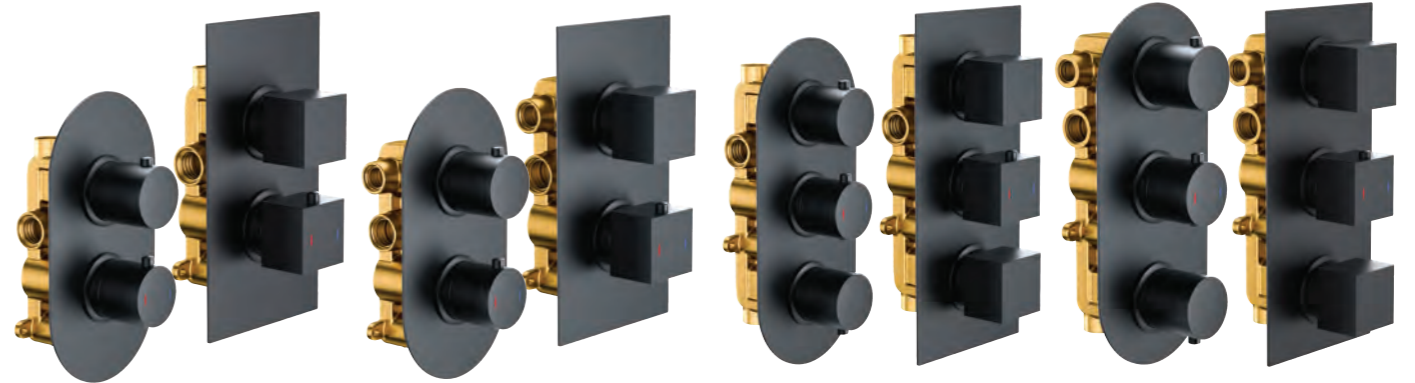

Bedgebury Matt Black Square Showering Bundles

Valve with Riser Rail Kit 167.BB1TSVBL + 167.SRKBL + 167.SWBBL £378	Valve with Shower Arm and Head 167.BB1TSVBL + 167.SSABL + 167.SSHBL £420	Valve with Shower Arm, Head and Riser Rail Kit Shower accessories operated independently. 167.BB2TSVBL + 167.SSABL + 167.SSHBL + 167.SRKBL + 167.SWBBL £551	Valve with Shower Arm, Head and Riser Rail Kit Two shower accessories can be operated simultaneously. 167.BB3TSVBL + 167.SSABL + 167.SSHBL + 167.SRKBL + 167.SWBBL £623
Valve with Shower Arm, Head and Handset Shower accessories operated independently. 167.BB2TSVBL + 167.SSABL + 167.SSHBL + 167.SSHWBBL £567	Valve with Shower Arm, Head and Riser Rail Kit Two shower accessories can be operated simultaneously. 167.BB3TSVBL + 167.SSABL + 167.SSHBL + 167.SSHWBBL + 167.SWBBL £675	Valve with Shower Arm, Head, Handset and Bath Filler Two shower accessories can be operated simultaneously. 167.BB33TSVBL + 167.SSABL + 167.SSHBL + 167.SSHWBBL + 167.BFSPUWECBL + 167.SWBBL £813	

Bewl Round/Bedgebury Square Thermostatic Shower Valves

- Anti Calc Thermostatic Cartridge
- WRAS approved product
- Min 0.2 bar to 6 bar
- Horizontal or vertical installation
- High quality durable matt black finish

Matt Black

Single outlet, two controls Concealed Thermostatic Valve stainless steel wall plate with round zinc alloy handles Round 167.BW1TSVBL £246 Square 167.BB1TSVBL £284	Double outlet, two controls Concealed Thermostatic Valve stainless steel wall plate with round zinc alloy handles Round 167.BW2TSVBL £279 Square 167.BB2TSVBL £321	Double outlet, three controls Concealed Thermostatic Valve stainless steel wall plate with round zinc alloy handles Round 167.BW3TSVBL £342 Square 167.BB3TSVBL £393	Triple outlet, three controls Concealed Thermostatic Valve stainless steel wall plate with round zinc alloy handles Round 167.BW33TSVBL £342 Square 167.BB33TSVBL £393

Bewl Round/Bedgebury Square Shower Accessories

Thermostatic Bar Valve with easy fit kit. Round 167.BWRTBVBL £159 Square 167.BB2BVBL £190	Slim Shower Head 250mm, stainless steel Round 167.RSHBL £64 Square 167.SSHBL £94	Shower Arm - 300mm brass Round 167.RSABL £37 Square 167.SSABL £42	Hand Shower & Wall Bracket NEW Round 167.RSHWBBL £98 Square 167.SSHWBBL £110
Wall Bracket Elbow brass Round 167.RWBBL £28 Square 167.SWBBL £36	1.5m PVC Shower Hose core material stainless steel, double interlock, cone to cone connection Black 167.SHBL £26	Pencil Handset - ABS Round 167.RHSBL £14 Square 167.SHSBL £21	Riser Rail Kit - 710mm (excl. wall elbow) stainless steel, Adjustable ABS wall fixing bracket and ABS handset Stainless steel shower hose 1.5m Round 710mm 167.RRKBL £51 Square 660mm 167.SRKBL £58

For matching brassware, see pages 406 - 409

All retail prices include VAT

Artesan Launched under Artesan, Tunbridge Wells Brassware Co. is a new brand of brassware with matching showers and accessories, along with complementary towel rails and radiators.

Artesan Launched under Artesan, Tunbridge Wells Brassware Co. is a new brand of brassware with matching showers and accessories, along with complementary towel rails and radiators.

All retail prices include VAT