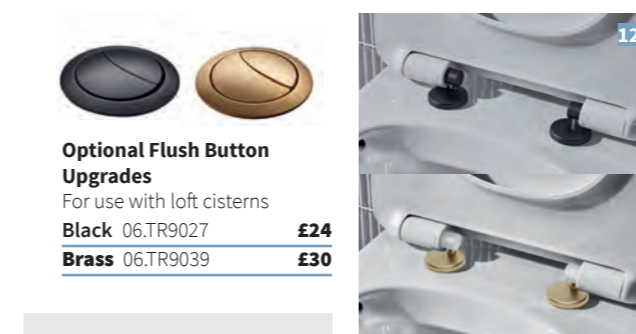

Optional Flush Button Upgrades
For use with loft cisterns

Black	06.TR9027	£24
Brass	06.TR9039	£30