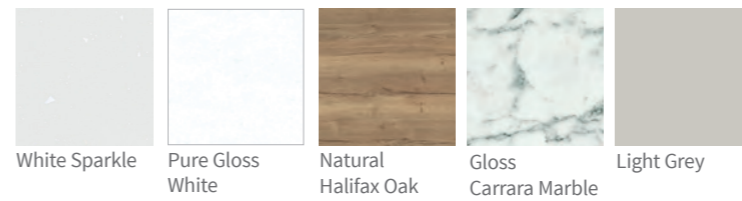

Worktop options - 22mm moist resistant laminate

2000 x 335mm (Supplied with loose edge tape) 05.WT335ST **£180**