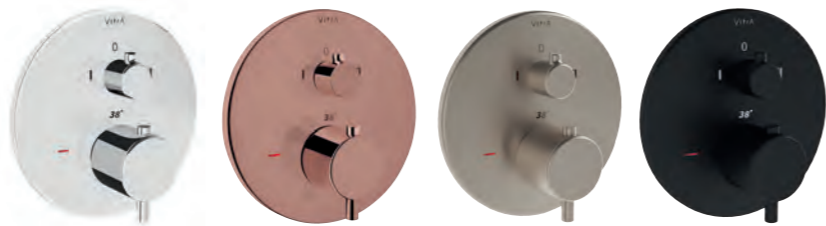

Chrome	76.A47205VUK	£388
Matt Black	76.A4720536VUK	£533
Brushed Nickel	76.A4720534VUK	£559

Vittra

signature

New improved
V Box

5 YEAR VITRA WARRANTY
EXCLUDING CARTRIDGE

Vittra

Origin – chrome, copper, brushed nickel and matt black Z/B