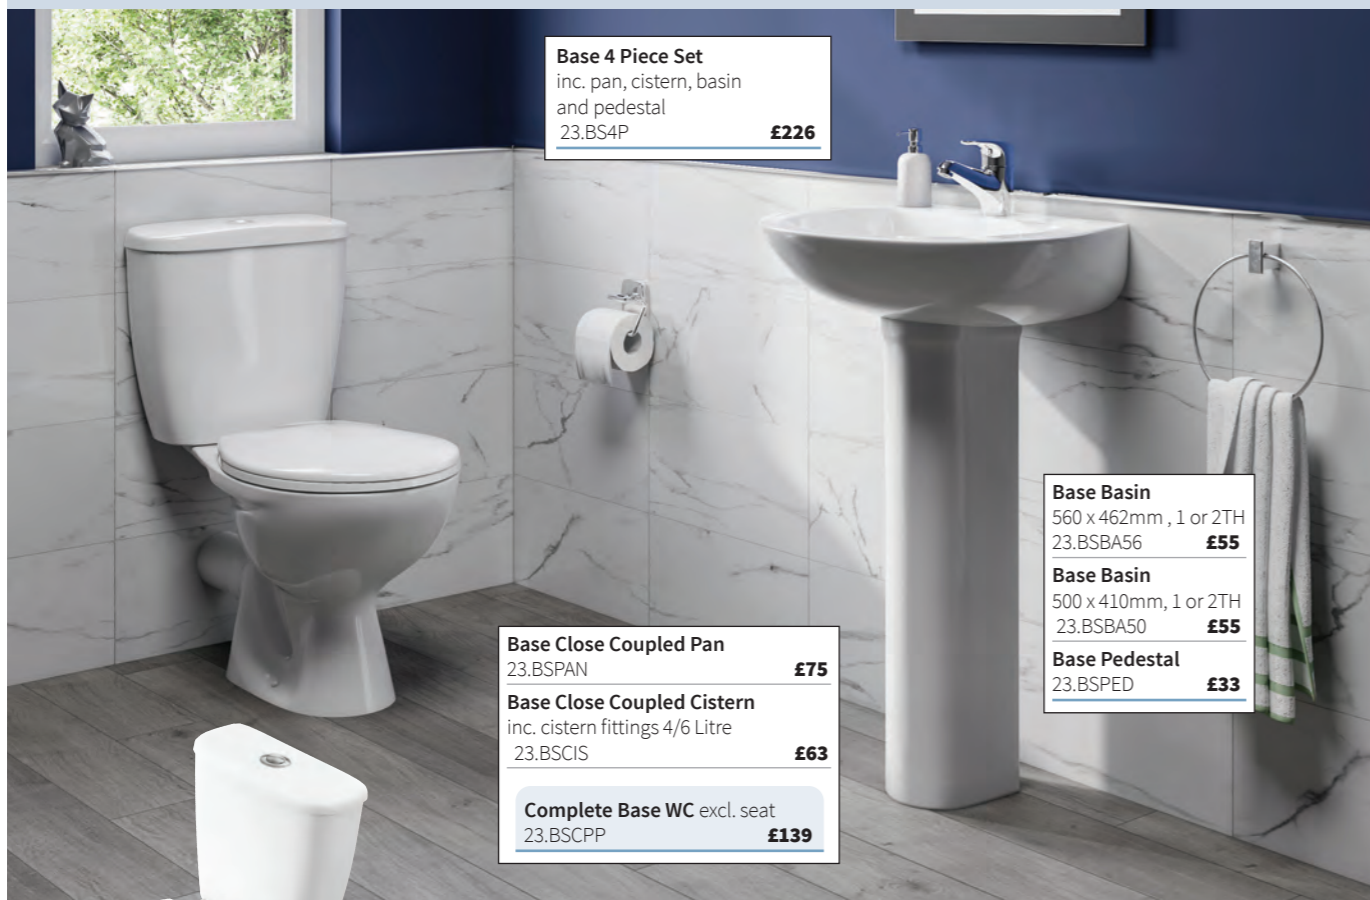

Base WCs - WRAS approved fittings, lifetime ceramic guarantee

B

Base 4 Piece Set
inc. pan, cistern, basin
and pedestal
23.BS4P **£226**

Base Basin
560 x 462mm, 1 or 2TH
23.BSBA56 **£55**
Base Basin
500 x 410mm, 1 or 2TH
23.BSBA50 **£55**
Base Pedestal
23.BSPED **£33**

Base Close Coupled Pan
23.BSPAN **£75**

Base Close Coupled Cistern
inc. cistern fittings 4/6 Litre
23.BSCIS **£63**

Complete Base WC excl. seat
23.BSCPP **£139**

Smooth WC
651mm projection.
Pan 23.ASWHMPA **£164**
Cistern - incl. fittings
23.ASWHMCIPB **£172**

Base Back To Wall Pan
528mm projection
23.BSPBWP **£110**

**Comfort Height
Base Back To Wall Pan**
560mm projection
23.DOCMBWPA **£320**

Base Wall Hung Pan
521mm projection.
Excl. concealed frame and
cistern, see page 72 - 81
23.BSPWHP **£180**