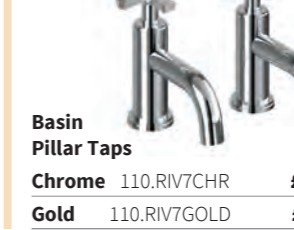

Curved – without waste
Standard white 110.CH21 **£279**
Standard black 110.CH21BLK **£319**
Regent white 110.CHR21 **£314**
Regent black 110.CHR21BLK **£354**

Bidet Mixer – curved only, with waste
Standard white 110.CH23 **£265**
Standard black 110.CH23BLK **£305**
Regent white 110.CHR23 **£300**
Regent black 110.CHR23BLK **£340**

Slide Rail Bar with adjustable bracket Chrome 110.RIV37CHR **£145**
Gold 110.RIV37GOLD **£289**

Basin Pillar Taps Chrome 110.RIV7CHR **£215**
Gold 110.RIV7GOLD **£245**