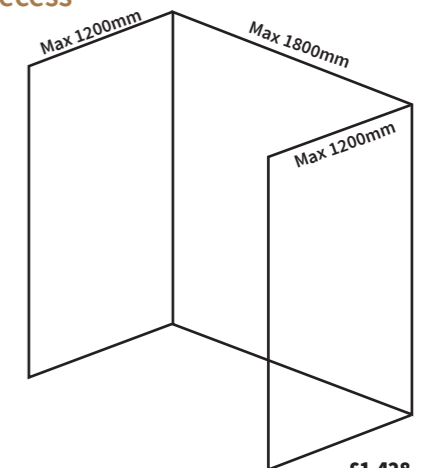

Price Group 1 152.E1	£1,428
Price Group 2 152.E2	£1,739
Price Group 3 152.E3 excluded finishes, see page 334	£1,891

Pack F - Large Recess

For large shower enclosures, wetrooms or baths up to 2400mm

Pack includes:
2 x 1200mm postformed panels
2 x 1200mm tongue & groove panels
4 tubes neutral Complete Adhesive
1 tube colour match Complete Sealant