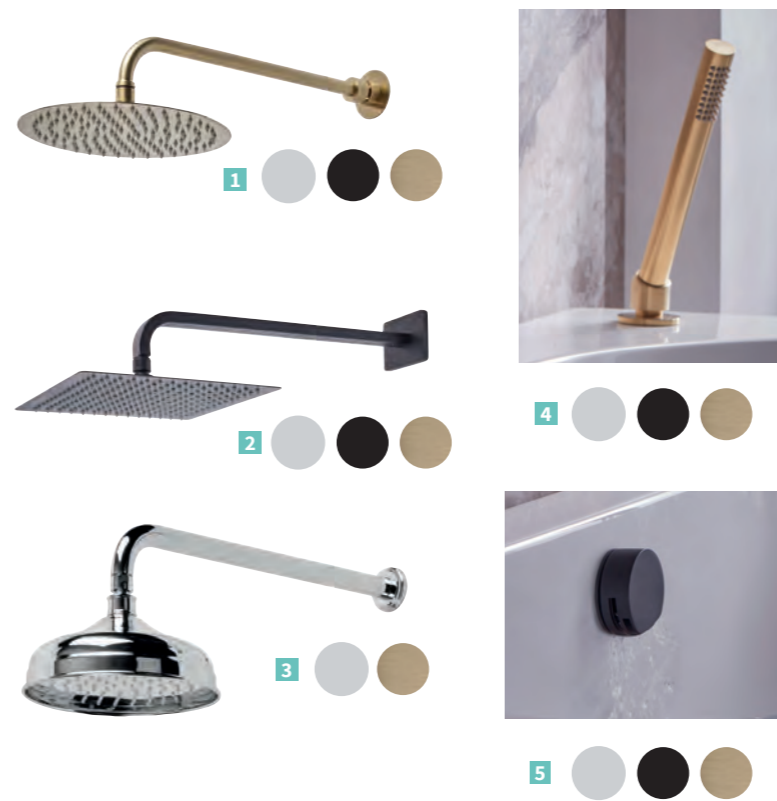

Zone – chrome

B

Zone Dual Function Bar Shower System

- Separate flow and temperature controls
- 200mm overhead shower
- 65mm x 85mm Single function shower handset
- Anti-Scald thermostatic control for safe showering
- Height adjustable riser rail
- Includes bar valve compression quick fixing kit
- Minimum recommended pressure 1.0bar

Chrome 06.SZN1508 **£453**

Zone Dual Function Shower System With Riser Kit & Overhead Shower

- Separate flow and temperature controls
- 250mm stainless steel overhead shower
- 110mm 3 function push button control shower handset
- Anti-Scald thermostatic control for safe showering
- 826mm long riser rail
- Includes easy fix brass shower arm and elbow
- Minimum recommended pressure 1.0bar

Chrome 06.SZN1611 **£625**

For Tavistock brassware, see pages 420 - 425

All retail prices include VAT

Shower Accessories – chrome, black and brushed brass

B

1 Round 250mm Shower Head		
Chrome	06.SVHEAD12	£249
Black	06.SVHEAD46	£256
Brushed Brass	06.SVHEAD52	£285
Round Adjustable Shower Arm		
Chrome	06.SVARM01	£75
Black	06.SVARM12	£90
Brushed Brass	06.SVARM16	£106
2 Square 250mm Shower Head		
Chrome	06.SVHEAD15	£289
Black	06.SVHEAD50	£292
Brushed Brass	06.SVHEAD54	£319
Square Fixed Shower Arm		
Chrome	06.SVARM05	£111
Black	06.SVARM14	£120
Brushed Brass	06.SVARM165	£127
3 Traditional Shower Head		
Chrome	06.SVHEAD48	£225
Brushed Brass	06.SVHEAD75	£275
Traditional Shower Arm		
Chrome	06.SVARM13	£65
Brushed Brass	06.SVARM17	£90
4 Round Bath Deck Shower Handset Kit		
Chrome	06.T221505	£141
Black	06.T221503	£150
Brushed Brass	06.T221504	£185
5 Round Overflow Bath Filler		
Chrome	06.SVACS02	£176
Black	06.SVACS23	£199
Brushed Brass	06.SVACS30	£212