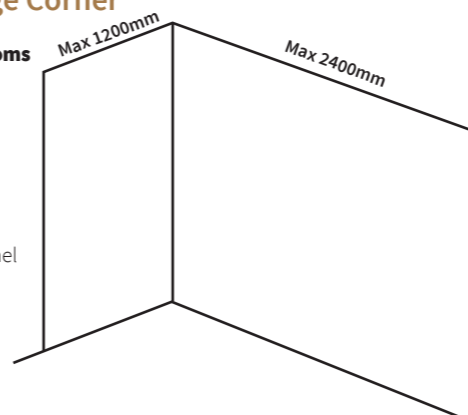

Price Group 1 152.C1	£1,216
Price Group 2 152.C2	£1,488
Price Group 3 152.C3	£1,614

Pack D - Small Recess

For small shower enclosures up to 1200mm

Pack includes:
2 x 1200mm postformed panels
1 x 1200mm tongue & groove panel
3 tubes neutral Complete Adhesive
1 tube colour match Complete Sealant