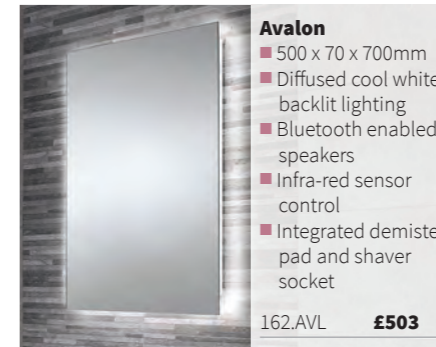

Avalon
■ 500 x 70 x 700mm
■ Diffused cool white backlit lighting
■ Bluetooth enabled speakers
■ Infra-red sensor control
■ Integrated demister pad and shaver socket
162.AVL **£503**