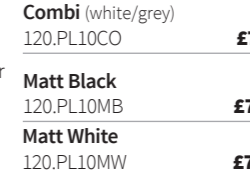

PL7 matt white

PL7 black glass

Black Glass 120.PL7GB **£96**

White Glass 120.PL7GW **£96**

PL10 Chrome 120.PL10CH **£79**

White 120.PL10WH **£79**

■ Combi (white/grey) 120.PL10CO **£79**

Matt Black 120.PL10MB **£79**