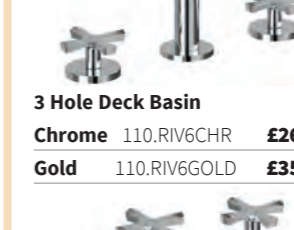

Curved – without waste
Standard white 110.CH21 **£279**
Standard black 110.CH21BLK **£319**
Regent white 110.CHR21 **£314**
Regent black 110.CHR21BLK **£354**

Bidet Mixer – curved only, with waste
Standard white 110.CH23 **£265**
Standard black 110.CH23BLK **£305**
Regent white 110.CHR23 **£300**
Regent black 110.CHR23BLK **£340**