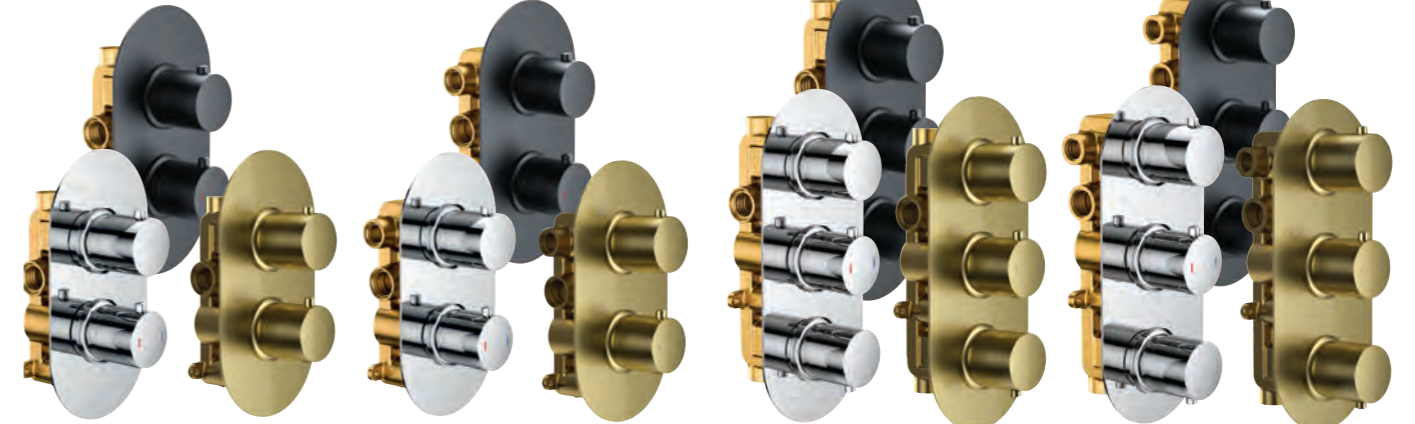

Single outlet, Two Controls Concealed Thermostatic Valve stainless steel wall plate with round zinc alloy handles	Double Outlet, Two Controls Concealed Thermostatic Valve stainless steel wall plate with round zinc alloy handles	Double Outlet, Three Controls Concealed Thermostatic Valve stainless steel wall plate with round zinc alloy handles	Triple Outlet, Three Controls Concealed Thermostatic Valve stainless steel wall plate with round zinc alloy handles
Chrome 167.BW1TSV £246 Matt black 167.BW1TSVBL £284 Brushed brass 167.BW1TSVBB £318	Chrome 167.BW2TSV £279 Matt black 167.BW2TSVBL £321 Brushed brass 167.BW2TSVBB £359	Chrome 167.BW3TSV £342 Matt black 167.BW3TSVBL £393 Brushed brass 167.BW3TSVBB £416	Chrome 167.BW33TSV £342 Matt black 167.BW33TSVBL £393 Brushed brass 167.BW33TSVBB £441