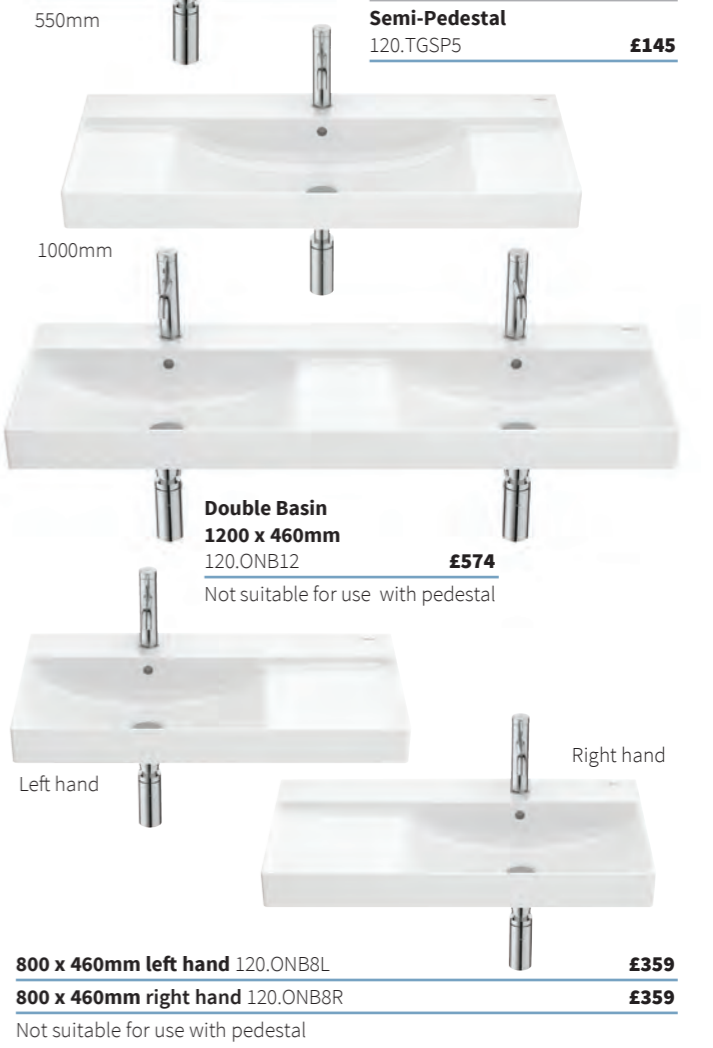

Roca

Band B

Ona Basins - Gloss white

Z/B/D

Standard

550 x 460mm 120.ONB55	£258
600 x 460mm 120.ONB6	£279
1000 x 460mm 120.ONB1	£382
Pedestal 120.TGP	£116
Semi-Pedestal 120.TGSP5	£145

800 x 460mm left hand 120.ONB8L	£359
800 x 460mm right hand 120.ONB8R	£359

Not suitable for use with pedestal

Ona Collection – gloss white

Z/B/D

Versatility is key with the Ona Collection. Slim basins feature a more subtle yet durable design with taps that are quite something: a cylindrical and slender body and a flat rectangular handle, in perfect harmony with the shape of the spout, see page 430. In addition, the hidden fixations of the WC allow for a clean and minimal look at any moment. Details that change everything inside your bathroom: Rimless toilets are free of angles or nooks to ensure more accessible and efficient cleaning. Roca's touchless technology, employed in flushing, taps and soap dispensers, function without direct contact for extra peace of mind. Matt colours available by special order.