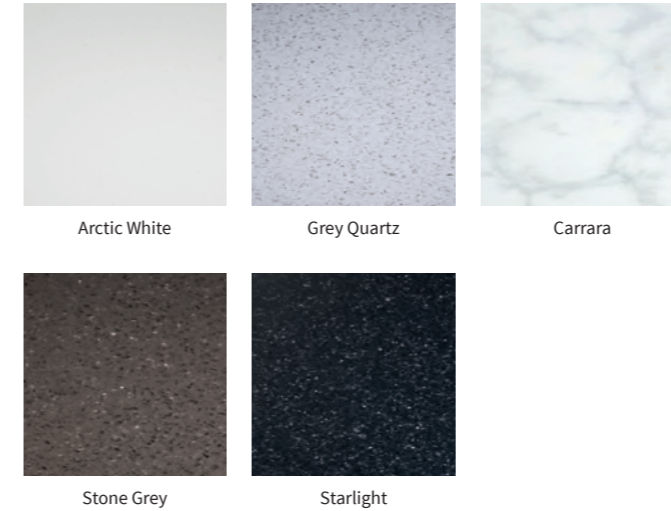

Solid Surface Worktops

Can be cut to any size/shape
Supplied with factory finished front & ends, 3mm edge profile

Grey Quartz

Standard Depth - 365mm			
680mm	06.TF3W6AGQ	£242	
1280mm	06.TF3W12AGQ	£440	
1880mm	06.TF3W18AGQ	£560	
Slim Depth - 230mm			
680mm	06.TF2W6AGQ	£185	
1280mm	06.TF2W12AGQ	£309	
1880mm	06.TF2W18AGQ	£440	

Carrara

Standard Depth - 365mm			
680mm	06.TF3W6ACA	£242	
1280mm	06.TF3W12ACA	£440	
1880mm	06.TF3W18ACA	£560	
Slim Depth - 230mm			
680mm	06.TF2W6ACA	£185	
1280mm	06.TF2W12ACA	£309	
1880mm	06.TF2W18ACA	£440	

Solid Surface Worktop Adhesive

2 part glue cartridge and nozzle
2 part adhesive for solid surface worktops
Supplied with applicator - no need for specialist adhesive gun
Clear 06.FSGCL **£52**

Arctic White

Standard Depth - 365mm			
680mm	06.TF3W6AAR	£242	
1280mm	06.TF3W12AAR	£440	
1880mm	06.TF3W18AAR	£560	
Slim Depth - 230mm			
680mm	06.TF2W6AAR	£185	
1280mm	06.TF2W12AAR	£309	
1880mm	06.TF2W18AAR	£440	

Stone Grey

Standard Depth - 365mm			
680mm	06.TF3W6ASG	£242	
1280mm	06.TF3W12ASG	£440	
1880mm	06.TF3W18ASG	£560	
Slim Depth - 230mm			
680mm	06.TF2W6ASG	£185	
1280mm	06.TF2W12ASG	£309	
1880mm	06.TF2W18ASG	£440	

Starlight

Standard Depth - 365mm			
680mm	06.TF3W6ASL	£242	
1280mm	06.TF3W12ASL	£440	
1880mm	06.TF3W18ASL	£560	
Slim Depth - 230mm			
680mm	06.TF2W6ASL	£185	
1280mm	06.TF2W12ASL	£309	
1880mm	06.TF2W18ASL	£440	

Fitted Furniture is compatible with countertop basins
see page 144 - 145 for full details

Laminate Worktops

Edge banded both ends & supplied with extra edge banding to use when cut down
Sealed under front profile to prevent water ingress