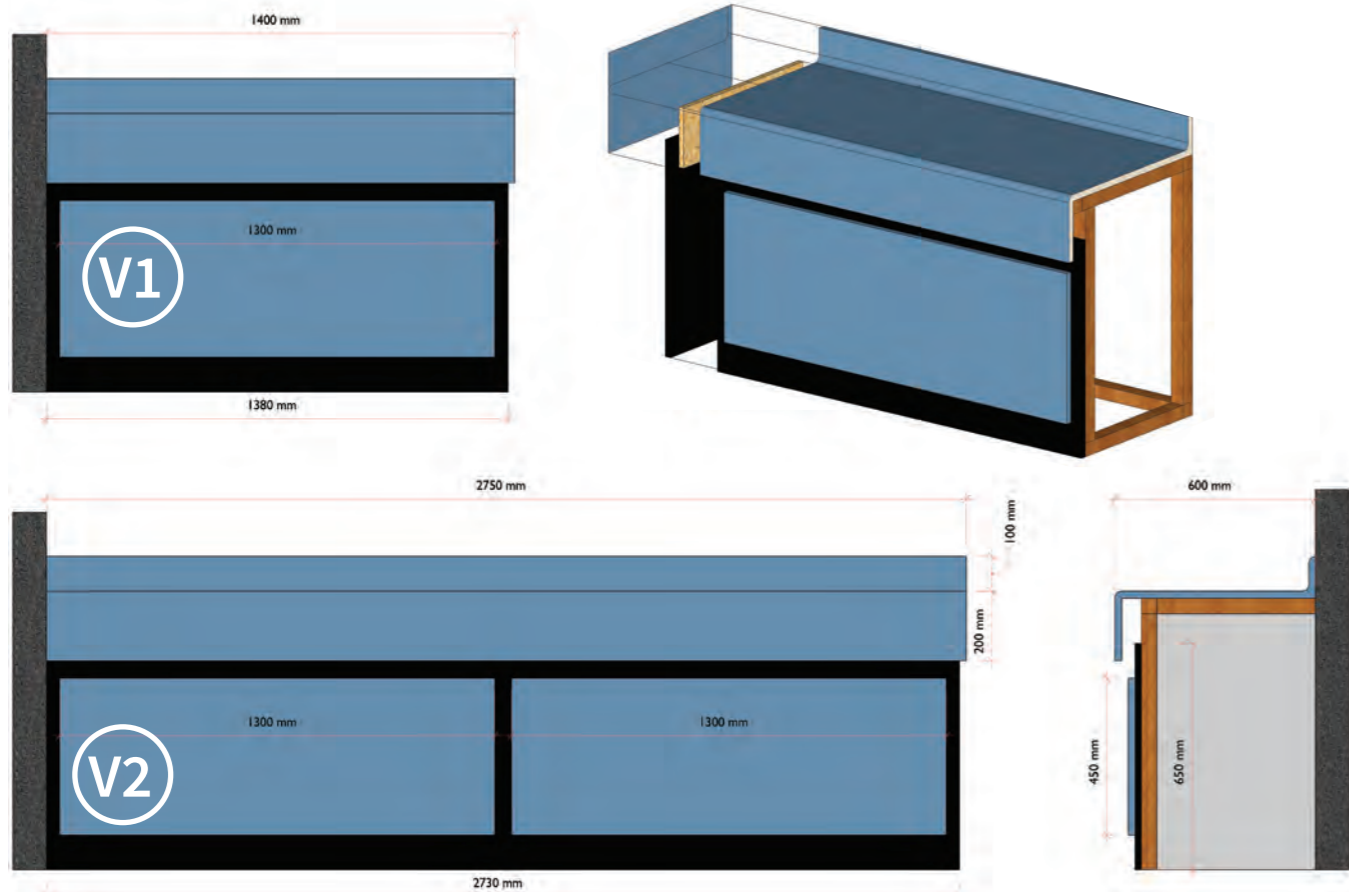

rapidfit

Due to raw material price increase we recommend you check prices online - claygate.co.uk

RapidFit
by REARO

Disabled

	MFC Code/Price	Impact Code/Price
CDD Door for disabled	1 x (1800 x 940 x 18mm) MR - MFC door CDD 22 Kg 132.XXCDD £423	132.XXCDDC £834
Outward Open Keeper	Required for disabled door 132.XXOOKR £49	132.XXOOKR £49
CD Door Ironmongery Pack	1 x indicator lock bolt, 1 x pair H3 hinges, 1 x hat and coat hook 132.CDIP £376	132.XXCDIP £394

Vanity Units

RapidFit vanity units are designed to provide a stylish alternative to panel mounted basins. They are available in 2 lengths, tailored to suit 2 to 4 basins. Alternatively, they can be butt joined together for longer runs. Units can be supplied with optional decor end panel kits.

V1	23kg*	V2	43kg*	Decor End Pack	9kg*
Kit contents 1 x (1400 x 600mm) postformed top with 100mm integrated downstand and 100mm upstand 1 x (1300 x 450 x 18mm) access panel 1 x KEKU Clips		Kit contents 1 x (2750 x 600mm) postformed top with 100mm integrated downstand and 100mm upstand 2 x (1300 x 450 x 18mm) access panel 2 x KEKU Clips		Kit contents 1 x (580 x 180mm) downstand return (18mm MDF only) 1 x (650 x 560mm) decor and gable panel 1 x (230 x 610) end capping piece 1 x linear metre 23mm PVC edging	
MFC 132.XXV1	£1,291	MFC 132.XXV2	£1,785	MFC 132.XXDEP	£368

SG1 Shadow gap	17kg*
Kit contents 3 x (2800 x 150 x 18mm) MFC shadow gap panel	
MFC 132.XXSG1	£252

* All weights are approximate

£ Special order item

All retail prices include VAT

THE TUNBRIDGE WELLS
Brassware Co.

brassware

Yalding - Chrome NEW

Lever - Chrome NEW

Commercial - Chrome

Thermostatic Mixing Valves - TMV2, TMV3, NEW		
WRAS approved Min 0.3, Max 0.5 bar Chrome		

All retail prices include VAT