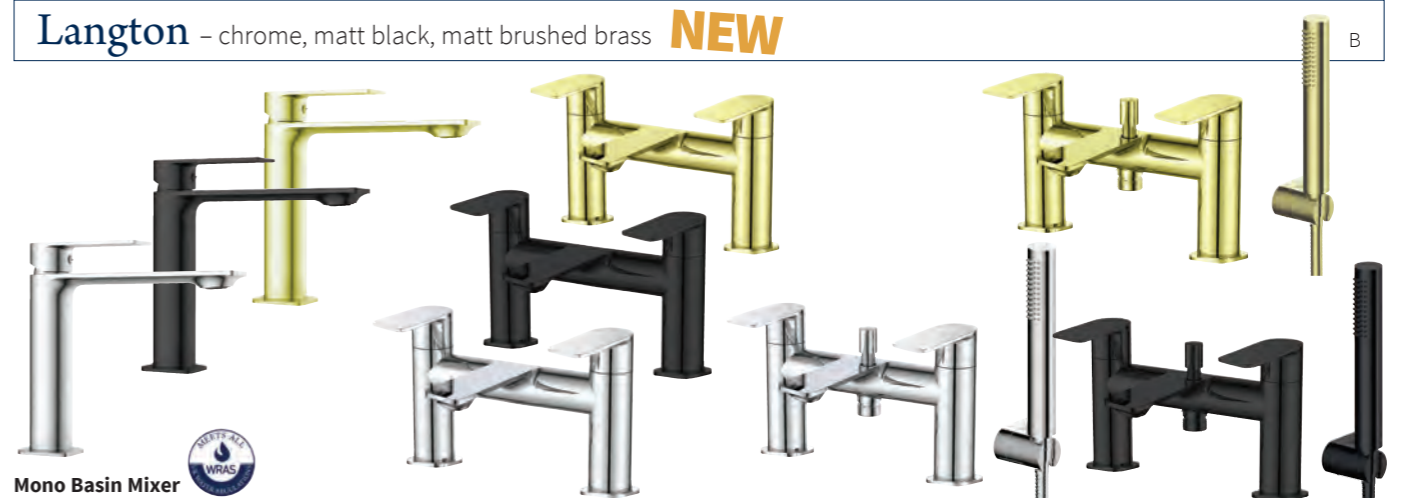

Langton – chrome, matt black, matt brushed brass **NEW**

B

Mono Basin Mixer

incl. click clack waste

Chrome	167.LTBM	£129
Matt black	167.LTBMBL	£149
Matt Brushed Brass	167.LTBMMBB	£160

Bath Filler

Chrome	167.LTDMBF	£213
Matt black	167.LTDMBFBL	£242
Matt Brushed Brass	167.LTDMBFMBB	£259

Bath Shower Mixer

Chrome	167.LTDMBSM	£258
Matt black	167.LTDMBSMBL	£297
Matt Brushed Brass	167.LTDMBSMMBB	£314