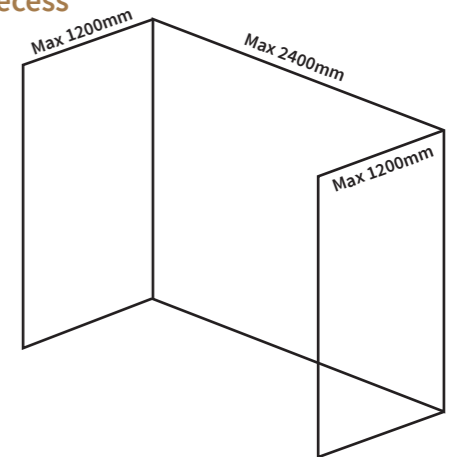

Price Group 1 152.F1	£1,609
Price Group 2 152.F2	£1,971
Price Group 3 152.F3	£2,139

All retail prices include VAT