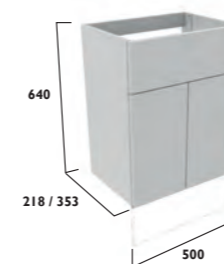

Legacy 500 Basin Unit with Fascia/Door Pack & Carcass (plinth is required for this unit)			
Door Finish	Carcass Finish	Standard Depth Unit Code	Slim Depth Unit Code
Mineral Blue	Oak	06.T3SC5LMB	06.T2SC5LMB
Flax	Oak	06.T3SC5LFX	06.T2SC5LFX
Metro Grey	Oak	06.T3SC5LMG	06.T2SC5LMG
Matt Dark Grey	Oak	06.T3SC5LMDG	06.T2SC5LMDG
Price		£435	£435