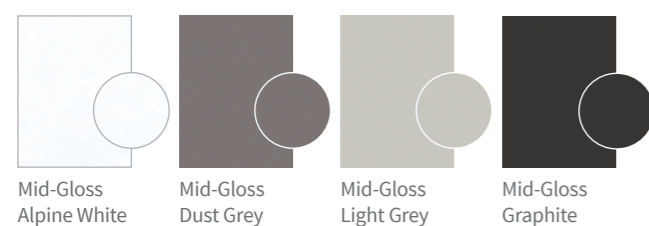

Available in four finishes with matching carcass **Price band 0**

14 day lead time **Azura** B/C

Handle options - see page 110

Front and Carcase Colours

Door profile Slab

Construction
MFC materials with matching reverse and 1mm ABS matching edge.