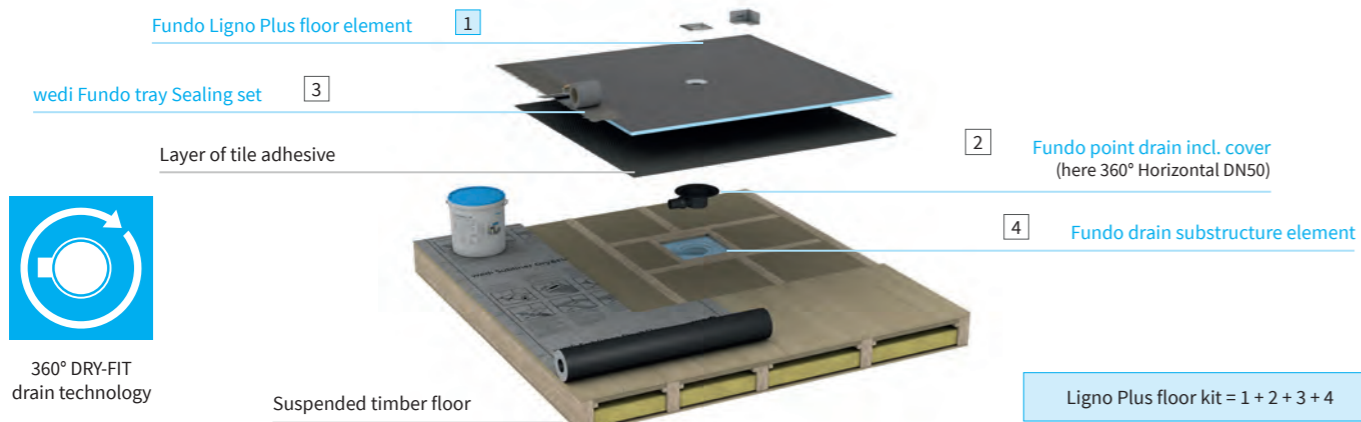

FUNDO SHOWER ELEMENTS - simple, safe & quick

Other sizes are available by special order

Fundo Ligno Plus - Floor element with point drain for timber floors

The flush-to-floor Fundo Ligno Plus shower element with its outer edges of just 20mm, is designed to be integrated into the existing wooden floor without the need to build up additional height.

1	1600 x 1000 x 23mm - offset drain (Suitable for use with Fundo top, see below)	164.LP1610	£555
1	1200 x 900 x 23mm - offset drain (Suitable for use with Fundo top, see below)	164.LP1290	£381