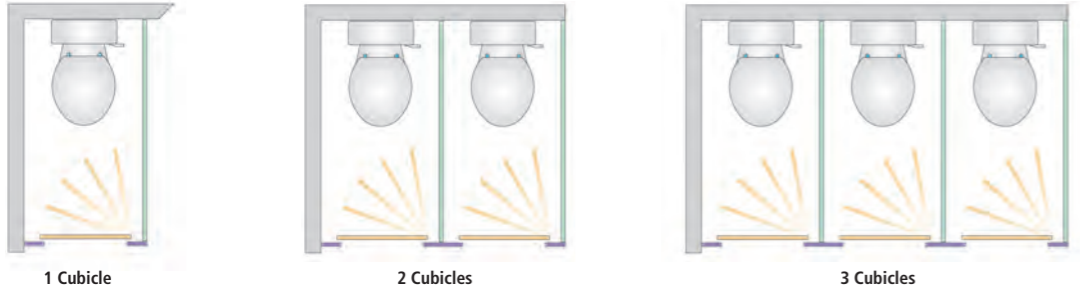

Toilet Cubicle Pack Prices C

Corner sited

No. Cubicles	Components required	Code	MFC Price
1	1CP + 1CPIP + 1CD + 1CDIP + 2CPIL1 + 2CPILIP + 1CHRN	132.C1	£2,177
2	2CP + 2CPIP + 2CD + 2CDIP + 2CPIL1 + 1CPIL2 + 3CPILIP + 1CHRN	132.C2	£3,851
3	3CP + 3CPIP + 3CD + 3CDIP + 2CPIL1 + 2CPIL2 + 4CPILIP + 1CHRN	132.C3	£5,539
4	4CP + 4CPIP + 4CD + 4CDIP + 2CPIL1 + 3CPIL2 + 5CPILIP + 2CHRN	132.C4	£7,739
5	5CP + 5CPIP + 5CD + 5CDIP + 2CPIL1 + 4CPIL2 + 6CPILIP + 2CHRN	132.C5	£9,159