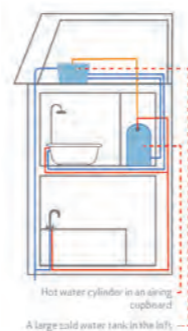

Choosing the right Product

Gravity-fed systems

Salamander Pumps GravityBooster range provides a solution to poor water performance in gravity-fed systems. Choosing the right product for the system is vital to ensure the longevity and smooth running of the pump.

Identified by a cold-water storage tank in the loft and a hot water cylinder stored in the airing cupboard, gravity-fed systems are renowned for poor water pressure and flow. The image on the right shows a typical gravity-fed system.

Follow the guide below to find the right pump from our GravityBooster range, shown on the next page, or use our product selector by scanning the QR code -

Twin or single?		
Twin	Single	
Twin pumps have two impellers, so can boost for hot water and one for cold water.	Single pumps only have one impeller which can be used to boost either the hot or cold water.	
Positive or negative head?		
Positive head if:	Negative head if:	
- Showers are already getting 2 litres of water in 30 seconds AND - Individual hot or cold taps are already getting 1 litre of water in 30 seconds	- You cannot get the flow rates required for a positive head pump or if you're unsure	
What do you want to boost?		
One outlet (such as a hot or cold tap)	Shower only	Shower, taps, bathroom or whole house
If only one outlet needs to be boosted then TapBoost offers a solution. View TapBoost on page 341.	"All our pumps will boost the shower. If using a single pump to boost the shower, choose a negative (universal) head pump."	Choose from our CT Bathroom, CT Force or Right Pump ranges.
What bar rating do you need?		
1.5 bar	2.0 bar	3.0 bar

Ora - Shower pumps

B

- Twin pumps for a single thermostatic shower
- Suitable for positive head, gravity-fed systems
- 1 year warranty