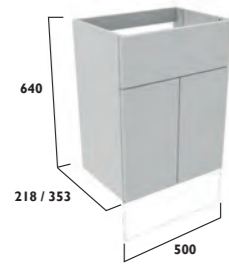

Calm - available in gloss white, gloss light grey, mineral blue and matt dark grey finish

C

Create your bespoke Tavistock fitted furniture in a few simple steps:

1. Choose from the classic shaker style of Legacy or the ultra-modern simplicity of Calm slab style doors, then choose your desired finish.
2. Consider the available space in your bathroom and choose from either standard depth (353mm) or space-saving slim depth (218mm) units.
3. Add the perfect finishing touch to your chosen doors with one of our stylish handles.
4. Select a worktop from either our solid surface or laminate options. Alternatively opt for an integrated basin and worktop for a seamless look.
5. Choose your preferred basin and WC to match the styling of your bathroom.
6. Complete the look with coordinating brassware and mirrors.
7. Finally, clad-on end panels, plinths and bath panels are available for all finishes.

Calm 500 Basin Unit with Fascia/Door Pack & Carcass (plinth is required for this unit)			
Door Finish	Carcass Finish	Standard Depth Unit Code	Slim Depth Unit Code
Mineral Blue	Graphite	06.T3SC5CMB	06.T2SC5CMB
Matt Dark Grey	Graphite	06.T3SC5CMDG	06.T2SC5CMDG
Gloss White	White	06.T3SC5CGW	06.T2SC5CGW
Gloss Light Grey	Graphite	06.T3SC5CGLG	06.T2SC5CGLG
Price		£435	£435