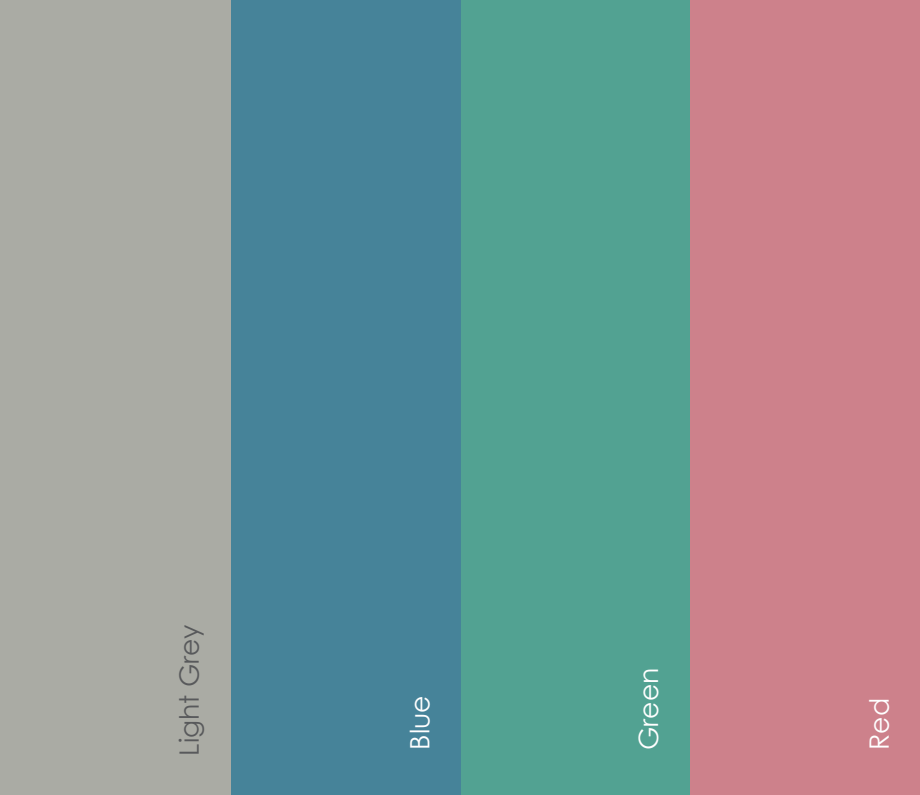

GLASS

- 1 Pure White
- 2 Pastel Blue

- 3 PIN BOARD
Light Grey

- 4 MIRROR
Plain

FRAME FINISH

QUADRO MATT
ALUMINIUM

PIN BOARDS

Light Grey

Mussel U100 ST9	Albaster U104 ST15
Olive U631 ST9	Cashmere U702 ST9
Platinum White W980 ST2	Dakar U717 ST9
Silver Grey U765 ST15	Denim U540 ST9
Stone Grey U765 ST15	Dust Grey U732 ST15
Vanilla U108 ST15	Light Grey U708 ST15

GLASS

Red Glass

Cashmere Glass (Satin)

Soft White Glass

Classic Brown Glass

Stone Grey Glass

Dakar Glass

Stone Grey Glass (Satin)