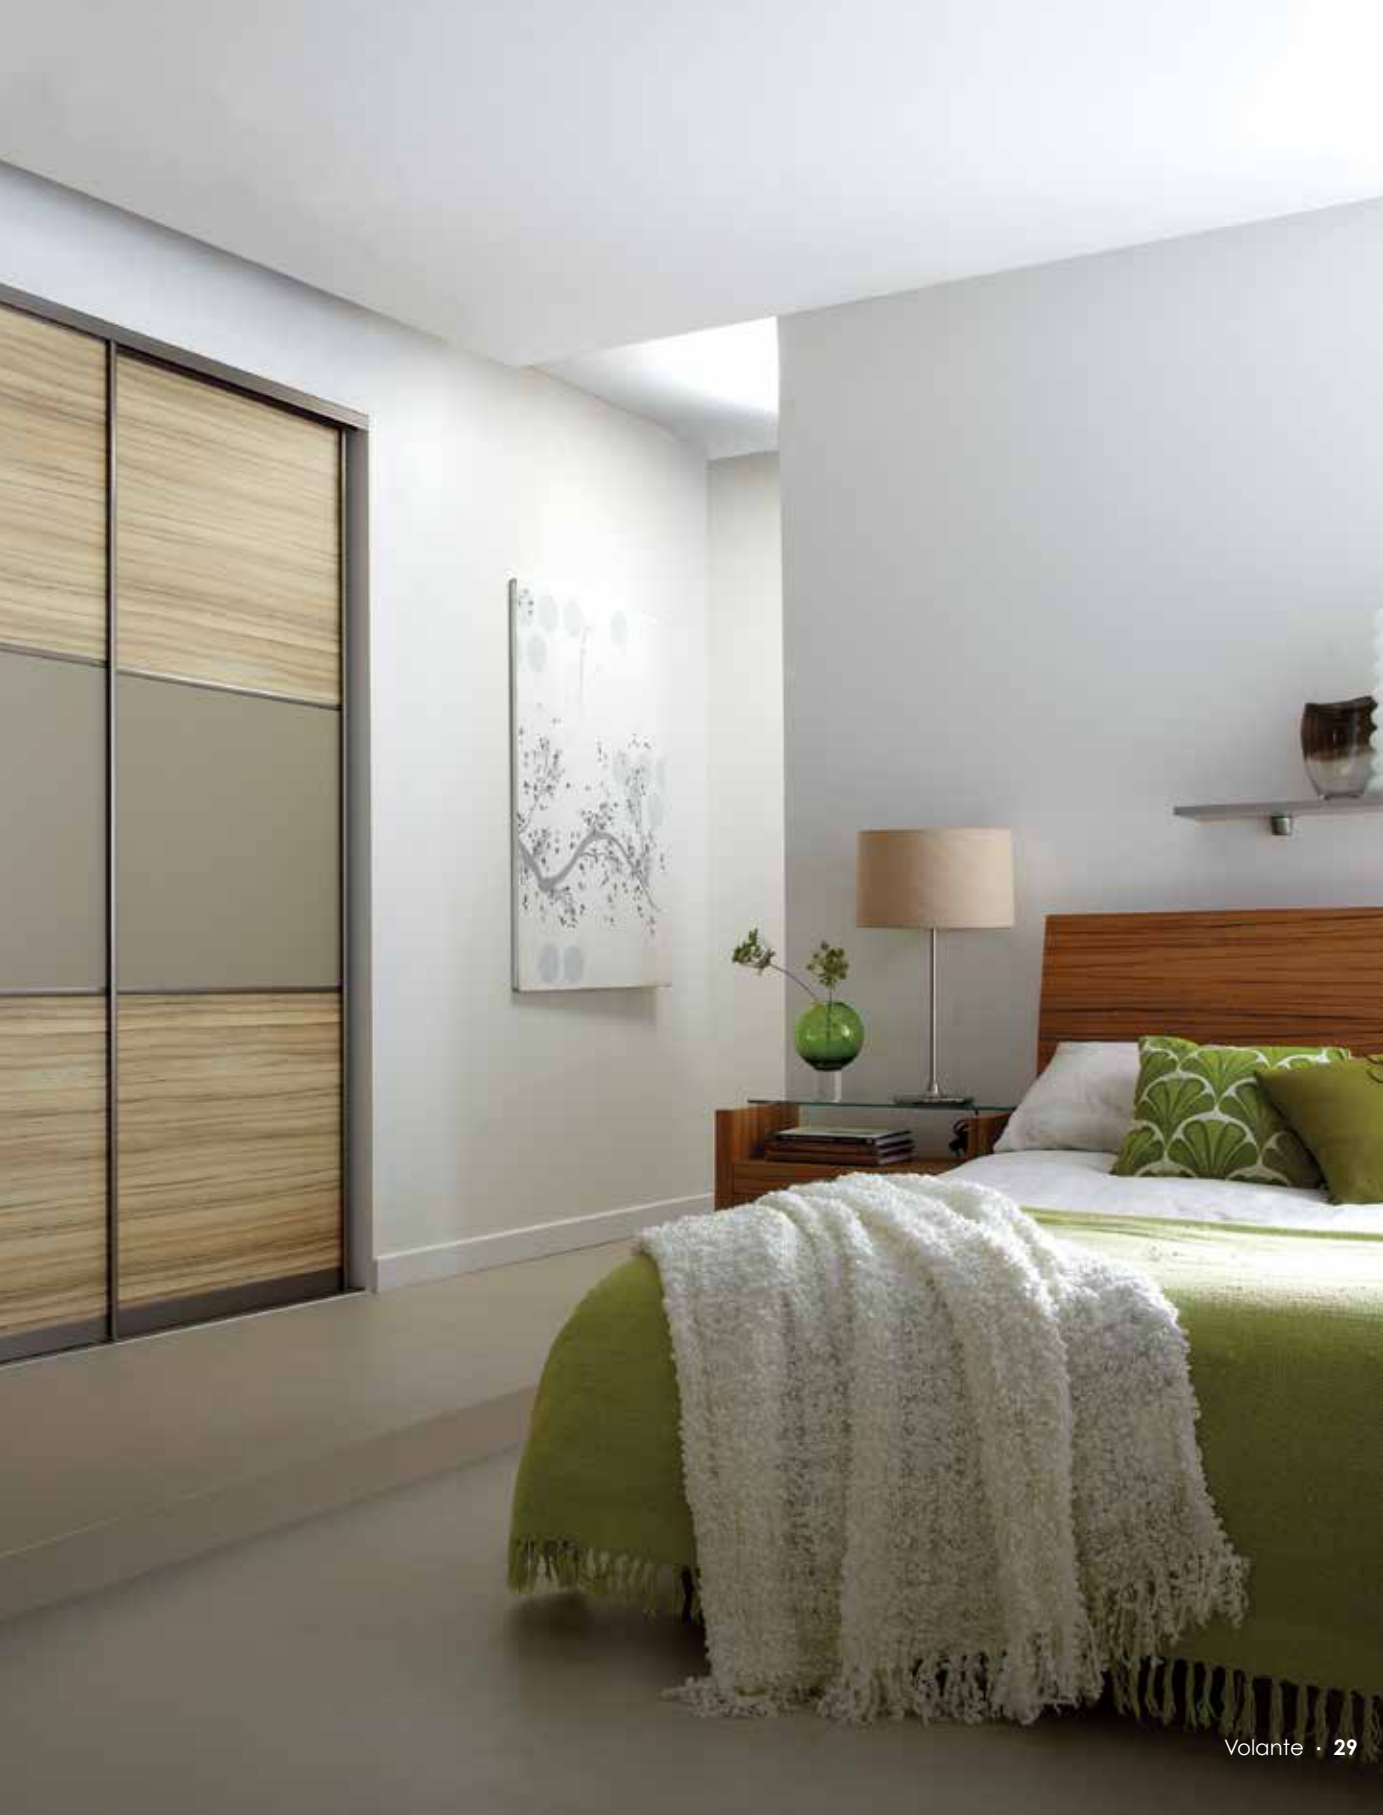

CONFIGURATION F

1
2
1

PANEL MATERIAL

1 WOODGRAIN
Coco Bolo

2 UNI-COLOUR
Stone Grey

FRAME FINISH

CURVA LACQUERED
BRONZE

GREY BROWN ONTARIO WALNUT
Bronze Mirror, Dakar