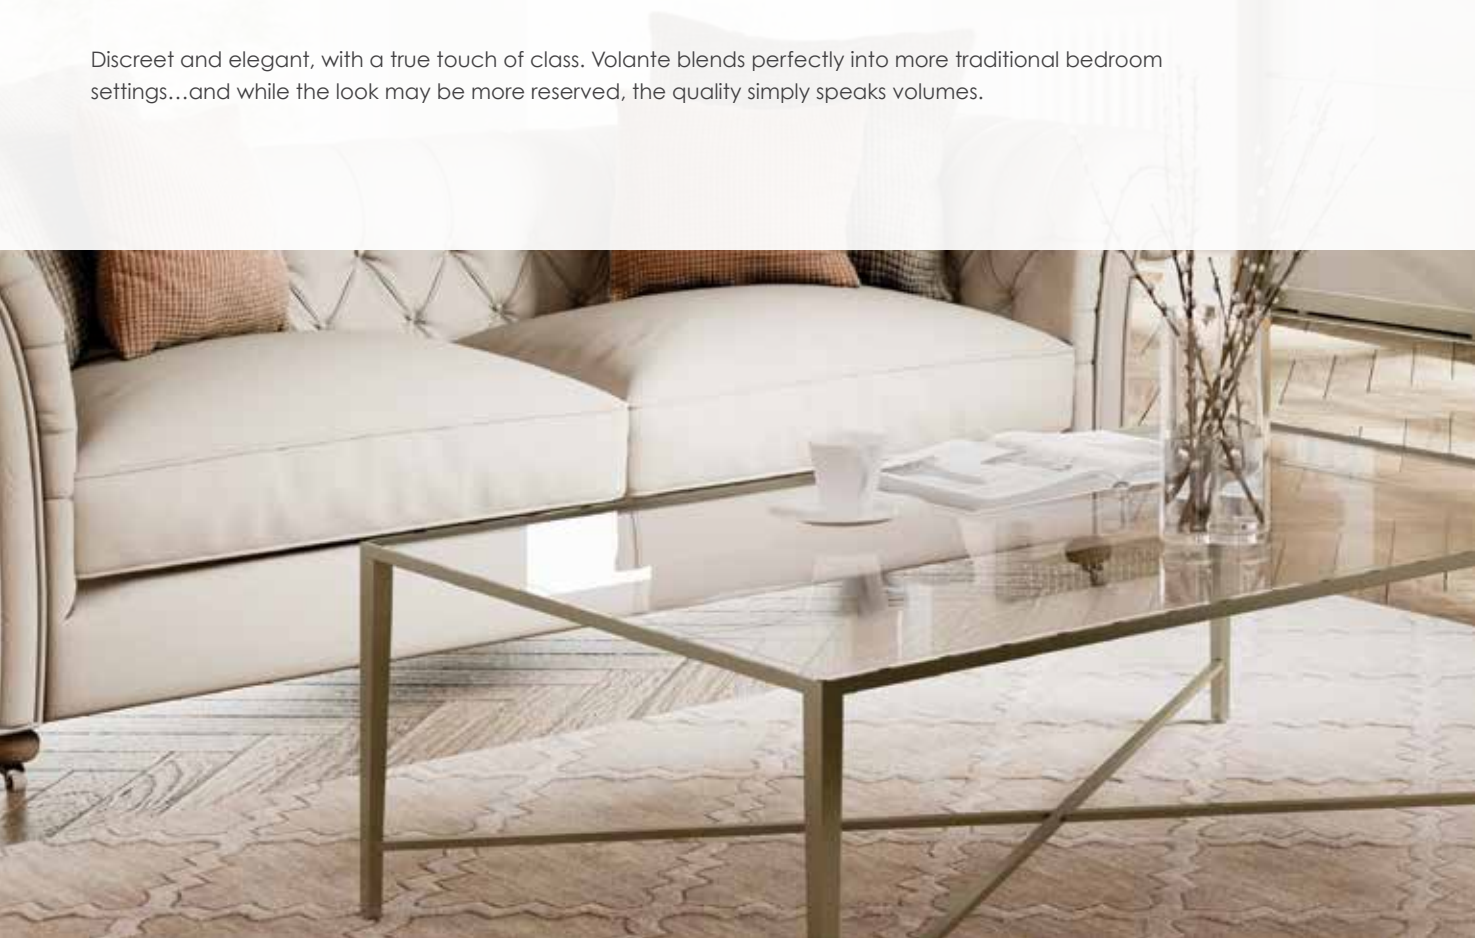

CONFIGURATION C

PANEL MATERIAL

1 GLASS
Blue Shadow

2 WOODGRAIN
Grey Gladstone Oak

FRAME FINISH

QUADRO MATT
BRONZE

A CLASSIC LOOK, A CLASS APART

Discreet and elegant, with a true touch of class. Volante blends perfectly into more traditional bedroom settings...and while the look may be more reserved, the quality simply speaks volumes.